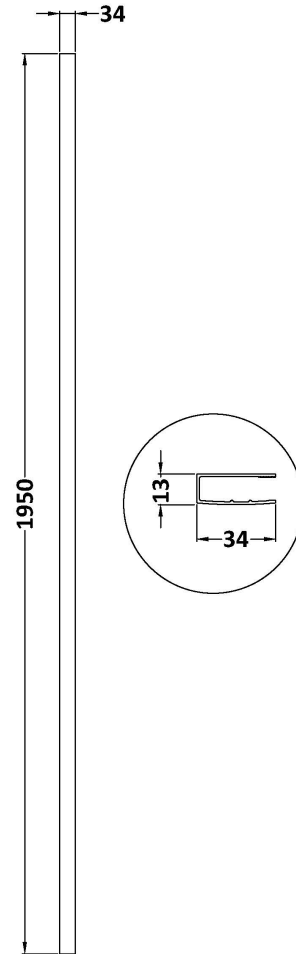

Sales Code: WRSF004

Description: 1950 Wetroom Wall Channel Black

### Product Dimensions

Height (mm):	1950
Width (mm):	34
Depth (mm):	13
Nett Weight (kg):	1.01

### Packaging Dimensions

Height (mm):	400
Width (mm):	50
Length (mm):	1970
Gross Weight (kg):	1.42

### Outer Box Dimensions (If Applicable)

Height (mm):	
Width (mm):	
Depth (mm):	
Length (mm):	
Gross Weight (kg):	
Barcode:	5056211807643