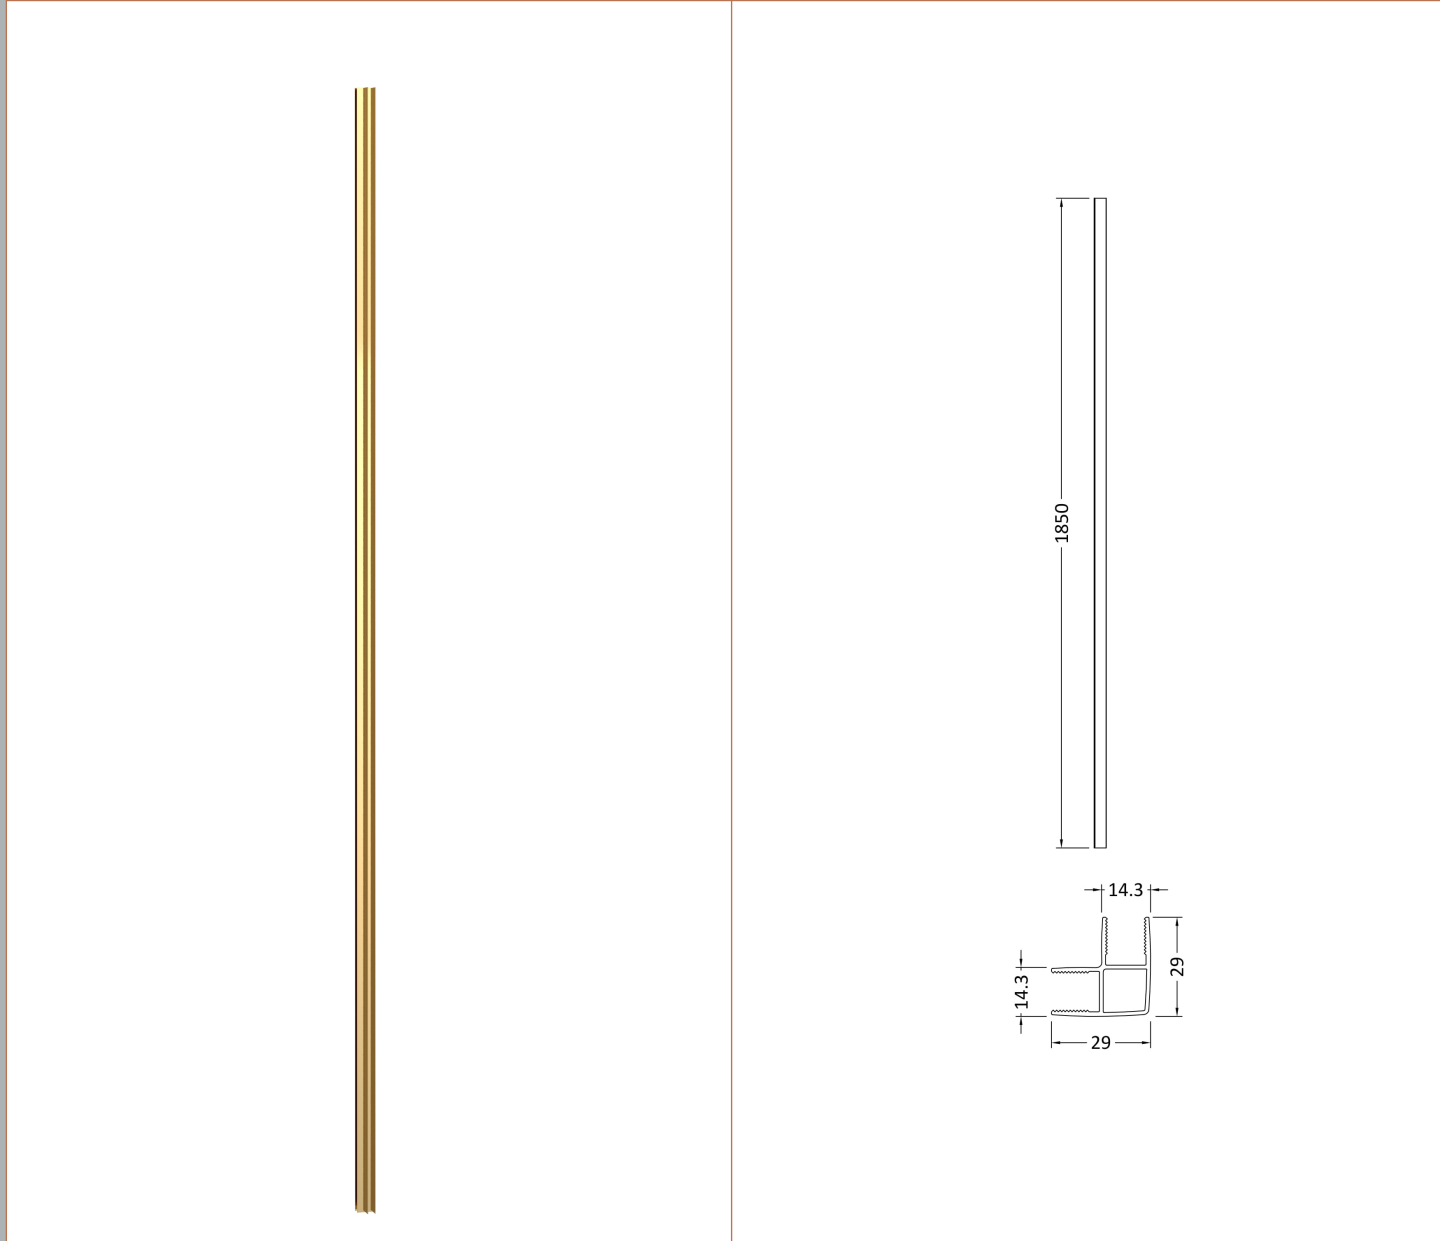

Sales Code: WRSF014

Description: 1850 Return Screen L Profile Brass

Product Dimensions

Height (mm):	1850
Width (mm):	
Depth (mm):	
Nett Weight (kg):	0.81

Packaging Dimensions

Height (mm):	400
Width (mm):	50
Length (mm):	1860
Gross Weight (kg):	0.81

Packaging Data

Box Colour:	Brown Cardboard Box - Printed
Box Qty:	1
Label Size:	100 x 50
Label Colour:	White Label
Label Qty:	1

Outer Box Dimensions (If Applicable)

Height (mm):	
Width (mm):	
Depth (mm):	
Length (mm):	
Gross Weight (kg):	
Barcode:	5056462611853

Product Details

Country of Origin:	China
Fitting Instruction:	No
CE & UKCA:	N/A
Profile Material:	Aluminium
Profile Finish:	Brushed Brass
Adjustments (mm):	N/A
Entry Width (mm):	N/A
Swing In Dim (mm):	N/A
Swing Out Dim (mm):	N/A
Radius (mm):	Not Applicable
Glass Thickness (mm):	
Easy Fit:	Not Applicable
Easy Clean:	Not Applicable
Handle Style:	Not Applicable
Handle Material:	Not Applicable
Enclosure Design:	Not Applicable
Wheel Type:	Not Applicable
Support Bar Included:	Support Bar Not Included
Extras:	None