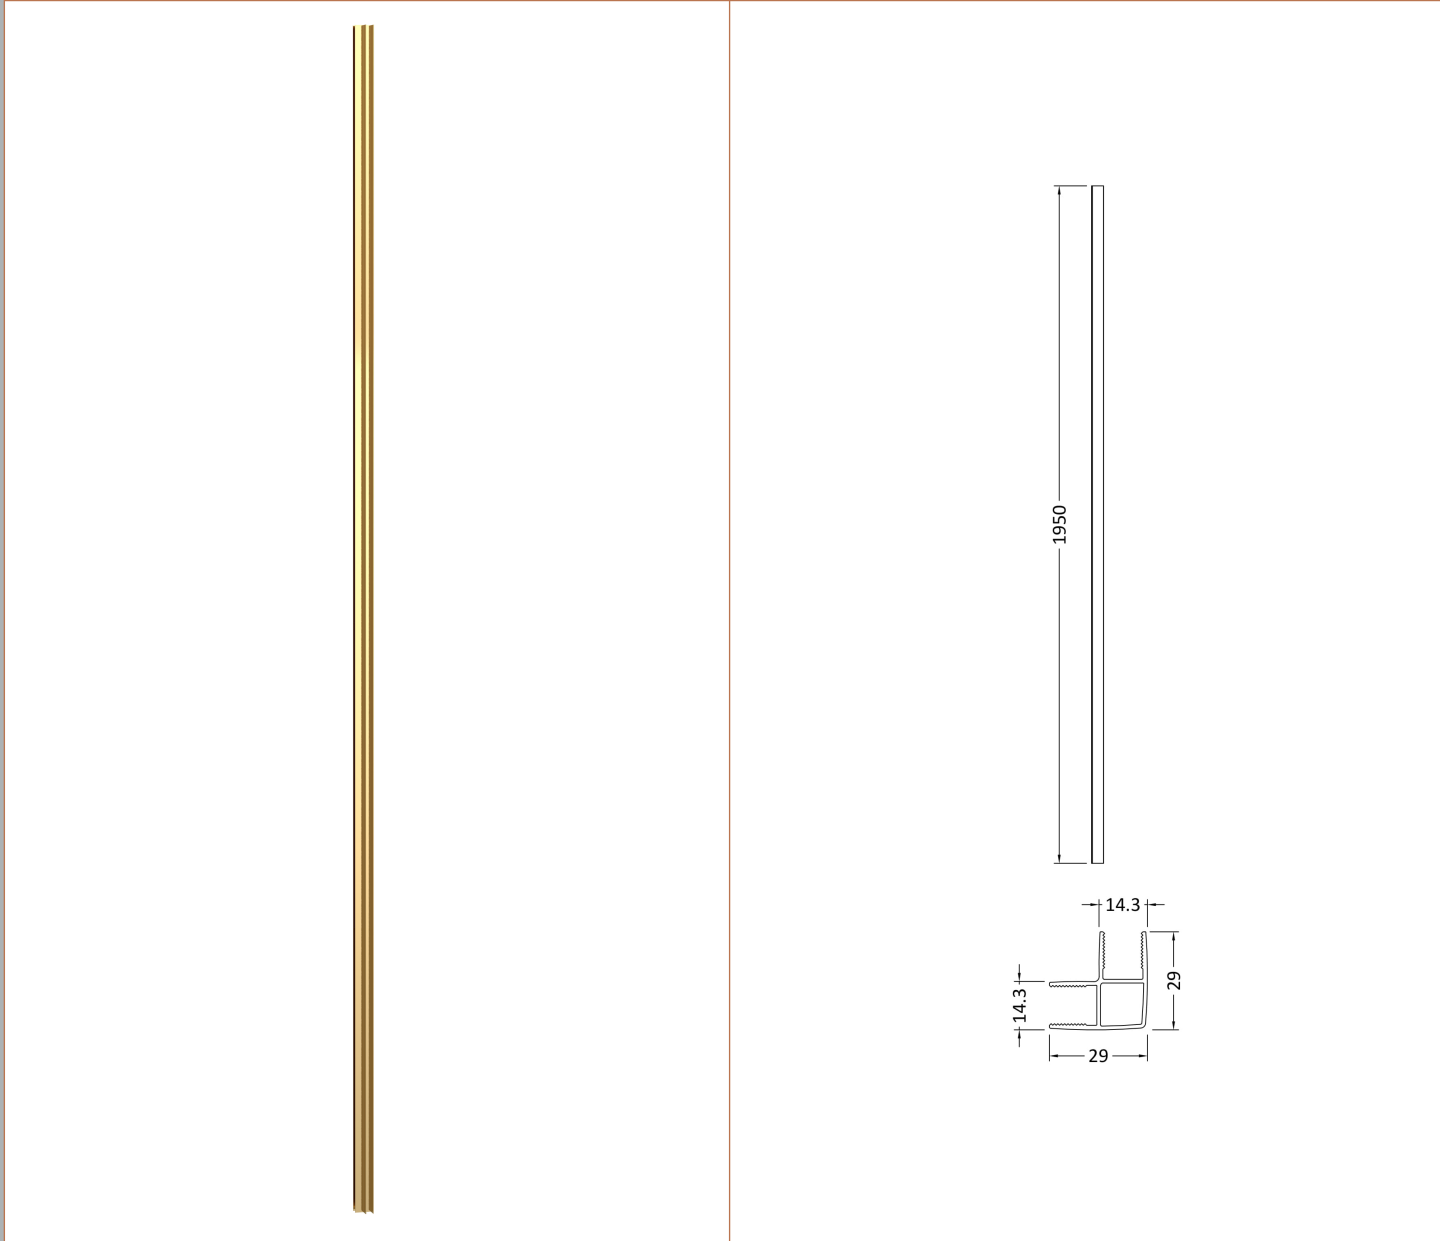

Sales Code: WRSF016

Description: 1950 Return Screen L Profile Brass

Product Dimensions

Height (mm):	1950
Width (mm):	
Depth (mm):	
Nett Weight (kg):	0.81

Packaging Dimensions

Height (mm):	400
Width (mm):	50
Length (mm):	1860
Gross Weight (kg):	0.81

Packaging Data

Box Colour:	Brown Cardboard Box - Printed
Box Qty:	1
Label Size:	100 x 50
Label Colour:	White Label
Label Qty:	1

Outer Box Dimensions (If Applicable)

Height (mm):	
Width (mm):	
Depth (mm):	
Length (mm):	
Gross Weight (kg):	
Barcode:	5056462611877

Product Details

Country of Origin:	China
Fitting Instruction:	No
CE & UKCA:	N/A
Profile Material:	Aluminium
Profile Finish:	Brushed Brass
Adjustments (mm):	N/A
Entry Width (mm):	N/A
Swing In Dim (mm):	N/A
Swing Out Dim (mm):	N/A
Radius (mm):	Not Applicable
Glass Thickness (mm):	
Easy Fit:	Not Applicable
Easy Clean:	Not Applicable
Handle Style:	Not Applicable
Handle Material:	Not Applicable
Enclosure Design:	Not Applicable
Wheel Type:	Not Applicable
Support Bar Included:	Support Bar Not Included
Extras:	None