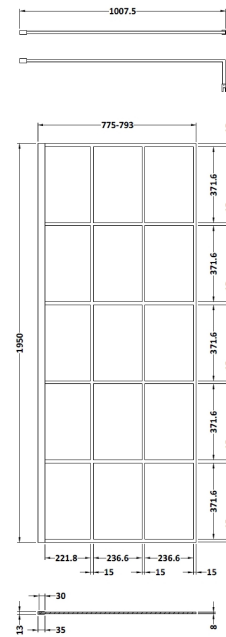

Sales Code: WRSF080

Description: Framed Wetroom Screen 800X1950x8mm

**Product Dimensions**

Height (mm):	1950
Width (mm):	800
Depth (mm):	14
Nett Weight (kg):	35.9

**Packaging Dimensions**

Height (mm):	65
Width (mm):	850
Length (mm):	2010
Gross Weight (kg):	35.9

**Packaging Data**

Box Colour:	Brown Cardboard Box - Printed
Box Qty:	1
Label Size:	x
Label Colour:	Not Applicable
Label Qty:	0

**Outer Box Dimensions (If Applicable)**

Height (mm):	
Width (mm):	
Depth (mm):	
Length (mm):	
Gross Weight (kg):	
Barcode:	5056211806905

**Product Details**

Country of Origin:	China
Fitting Instruction:	No
CE & UKCA:	Yes
Profile Material:	Aluminium
Profile Finish:	Matt Black
Adjustments (mm):	775mm - 793mm
Entry Width (mm):	N/A
Swing In Dim (mm):	N/A
Swing Out Dim (mm):	N/A
Radius (mm):	Not Applicable
Glass Thickness (mm):	8
Easy Fit:	No
Easy Clean:	Yes
Handle Style:	Not Applicable
Handle Material:	Not Applicable
Enclosure Design:	Frameless
Wheel Type:	Not Applicable
Support Bar Included:	Support Bar Included
Extras:	None