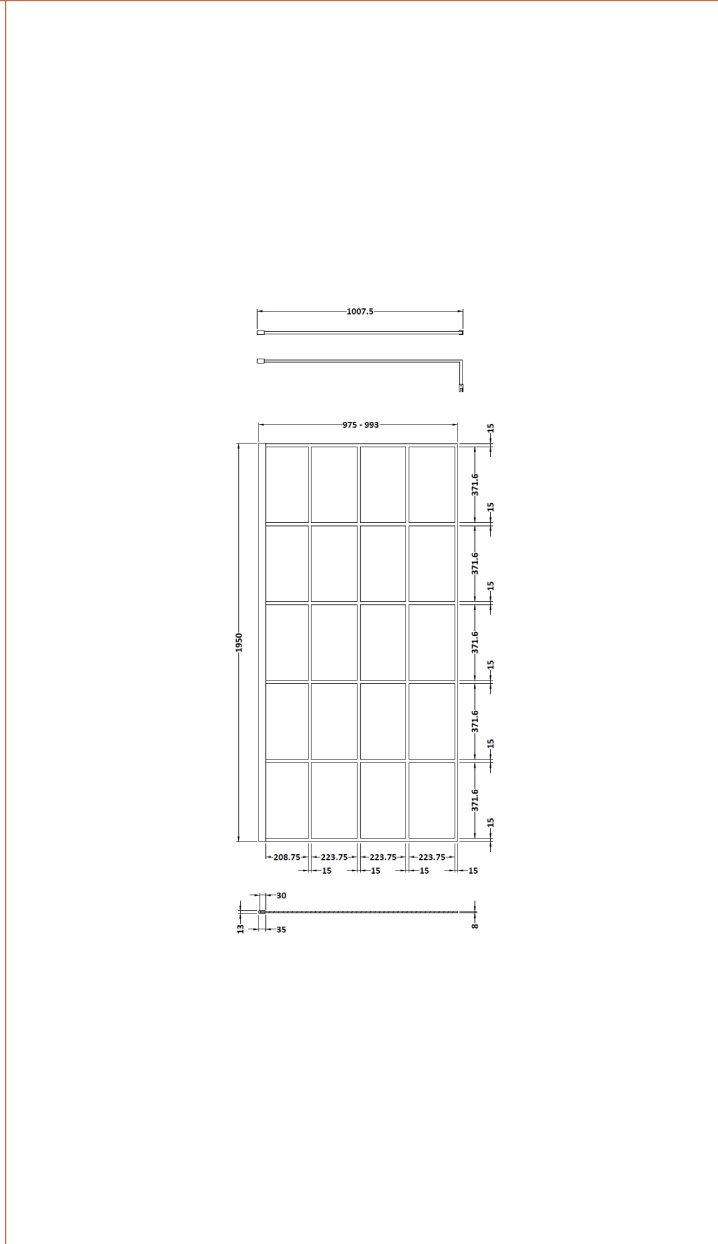

Sales Code: WRSF10

Description: Framed Wetroom Screen 1000X1950x8mm

Product Dimensions	
Height (mm):	1950
Width (mm):	1000
Depth (mm):	14
Nett Weight (kg):	44.8
Packaging Dimensions	
Height (mm):	65
Width (mm):	1045
Length (mm):	2010
Gross Weight (kg):	44.8
Packaging Data	
Box Colour:	Brown Cardboard Box - Printed
Box Qty:	1
Label Size:	x
Label Colour:	Not Applicable
Label Qty:	0
Outer Box Dimensions (If Applicable)	
Height (mm):	
Width (mm):	
Depth (mm):	
Length (mm):	
Gross Weight (kg):	
Barcode:	5056211806929
Product Details	
Country of Origin:	China
Fitting Instruction:	No
CE & UKCA:	Yes
Profile Material:	Aluminium
Profile Finish:	Matt Black
Adjustments (mm):	975mm - 993mm
Entry Width (mm):	N/A
Swing In Dim (mm):	N/A
Swing Out Dim (mm):	N/A
Radius (mm):	Not Applicable
Glass Thickness (mm):	8
Easy Fit:	No
Easy Clean:	Yes
Handle Style:	Not Applicable
Handle Material:	Not Applicable
Enclosure Design:	Frameless
Wheel Type:	Not Applicable
Support Bar Included:	Support Bar Included
Extras:	None