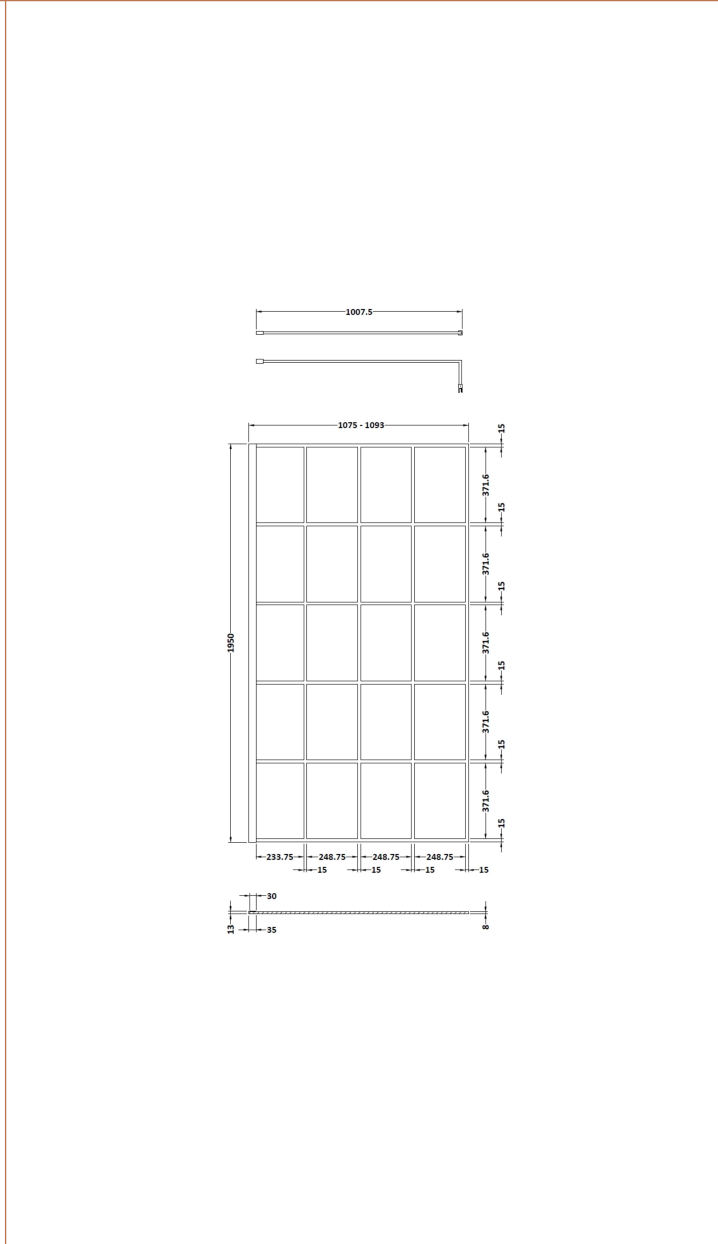

Sales Code: WRSF11

Description: Framed Wetroom Screen 1100X1950x8mm

**Product Dimensions**

Height (mm):	1950
Width (mm):	1100
Depth (mm):	14
Nett Weight (kg):	48.8

**Packaging Dimensions**

Height (mm):	65
Width (mm):	1150
Length (mm):	2010
Gross Weight (kg):	48.8

**Packaging Data**

Box Colour:	Brown Cardboard Box - Printed
Box Qty:	1
Label Size:	x
Label Colour:	Not Applicable
Label Qty:	0

**Outer Box Dimensions (If Applicable)**

Height (mm):	
Width (mm):	
Depth (mm):	
Length (mm):	
Gross Weight (kg):	
Barcode:	5056211806936

**Product Details**

Country of Origin:	China
Fitting Instruction:	No
CE & UKCA:	Yes
Profile Material:	Aluminium
Profile Finish:	Matt Black
Adjustments (mm):	980mm - 1100mm
Entry Width (mm):	N/A
Swing In Dim (mm):	N/A
Swing Out Dim (mm):	N/A
Radius (mm):	Not Applicable
Glass Thickness (mm):	8
Easy Fit:	No
Easy Clean:	Yes
Handle Style:	Not Applicable
Handle Material:	Not Applicable
Enclosure Design:	Frameless
Wheel Type:	Not Applicable
Support Bar Included:	Support Bar Included
Extras:	None