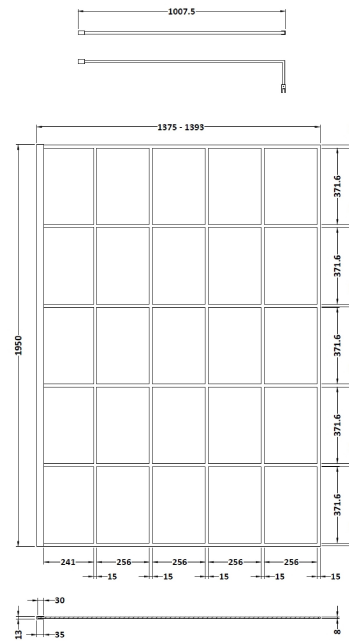

Sales Code: WRSF14

Description: Framed Wetroom Screen 1400X1950x8mm

Product Dimensions

Height (mm):	1950
Width (mm):	1400
Depth (mm):	14
Nett Weight (kg):	62.7

Packaging Dimensions

Height (mm):	65
Width (mm):	1450
Length (mm):	2010
Gross Weight (kg):	62.7

Packaging Data

Box Colour:	Brown Cardboard Box - Printed
Box Qty:	1
Label Size:	x
Label Colour:	Not Applicable
Label Qty:	0

Outer Box Dimensions (If Applicable)

Height (mm):	
Width (mm):	
Depth (mm):	
Length (mm):	
Gross Weight (kg):	
Barcode:	5056211806950

Product Details

Country of Origin:	China
Fitting Instruction:	No
CE & UKCA:	Yes
Profile Material:	Aluminium
Profile Finish:	Matt Black
Adjustments (mm):	1375mm - 1393mm
Entry Width (mm):	N/A
Swing In Dim (mm):	N/A
Swing Out Dim (mm):	N/A
Radius (mm):	Not Applicable
Glass Thickness (mm):	8
Easy Fit:	No
Easy Clean:	No
Handle Style:	Not Applicable
Handle Material:	Not Applicable
Enclosure Design:	Frameless
Wheel Type:	Not Applicable
Support Bar Included:	Support Bar Included
Extras:	None