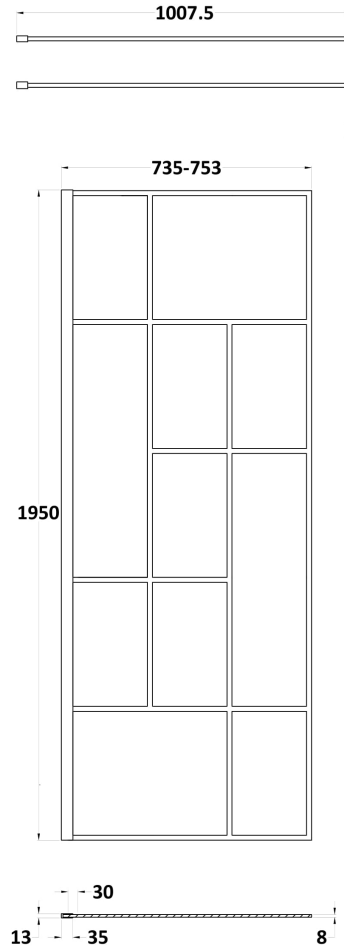

Sales Code: WRSFB076

Description: ABSTRACT Wetroom Screen 760X1950x8

Product Dimensions

Height (mm):	1950
Width (mm):	753
Depth (mm):	14
Nett Weight (kg):	33.7

Packaging Dimensions

Height (mm):	65
Width (mm):	810
Length (mm):	2010
Gross Weight (kg):	34.2

Packaging Data

Box Colour:	Brown Cardboard Box - Printed
Box Qty:	1
Label Size:	x
Label Colour:	Not Applicable
Label Qty:	0

Outer Box Dimensions (If Applicable)

Height (mm):	
Width (mm):	
Depth (mm):	
Length (mm):	
Gross Weight (kg):	
Barcode:	5056462614120

Product Details

Country of Origin:	China
Fitting Instruction:	No
CE & UKCA:	Yes
Profile Material:	Aluminium
Profile Finish:	Matt Black
Adjustments (mm):	735mm-753mm
Entry Width (mm):	N/A
Swing In Dim (mm):	N/A
Swing Out Dim (mm):	N/A
Radius (mm):	Not Applicable
Glass Thickness (mm):	8
Easy Fit:	No
Easy Clean:	No
Handle Style:	Not Applicable
Handle Material:	Not Applicable
Enclosure Design:	Frameless
Wheel Type:	Not Applicable
Support Bar Included:	Support Bar Included
Extras:	None