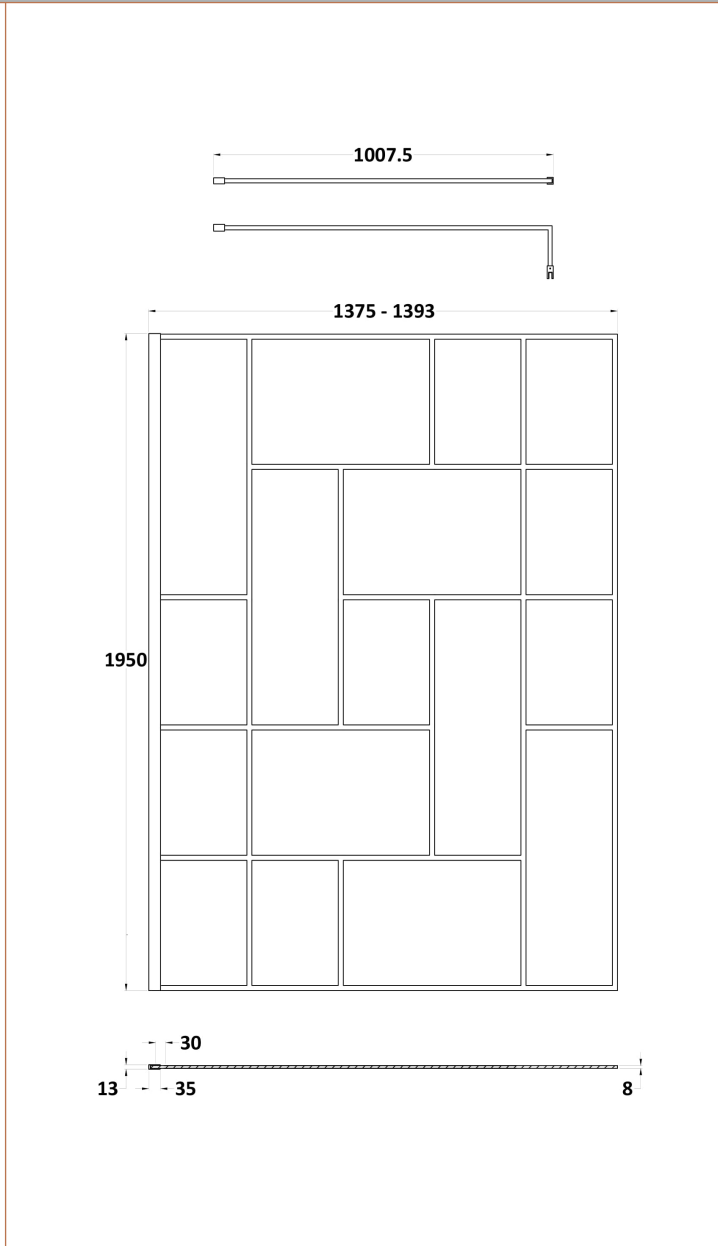

Sales Code: WRSFB14

Description: ABSTRACT Wetroom Screen 1400X1950x8

Product Dimensions

Height (mm):	1950
Width (mm):	1393
Depth (mm):	14
Nett Weight (kg):	62.2

Packaging Dimensions

Height (mm):	65
Width (mm):	1450
Length (mm):	2010
Gross Weight (kg):	62.7

Packaging Data

Box Colour:	Brown Cardboard Box - Printed
Box Qty:	1
Label Size:	x
Label Colour:	Not Applicable
Label Qty:	0

Outer Box Dimensions (If Applicable)

Height (mm):	
Width (mm):	
Depth (mm):	
Length (mm):	
Gross Weight (kg):	
Barcode:	5056462614182

Product Details

Country of Origin:	China
Fitting Instruction:	No
CE & UKCA:	Yes
Profile Material:	Aluminium
Profile Finish:	Matt Black
Adjustments (mm):	1375mm-1393mm
Entry Width (mm):	N/A
Swing In Dim (mm):	N/A
Swing Out Dim (mm):	N/A
Radius (mm):	Not Applicable
Glass Thickness (mm):	8
Easy Fit:	No
Easy Clean:	No
Handle Style:	Not Applicable
Handle Material:	Not Applicable
Enclosure Design:	Frameless
Wheel Type:	Not Applicable
Support Bar Included:	Support Bar Included
Extras:	None