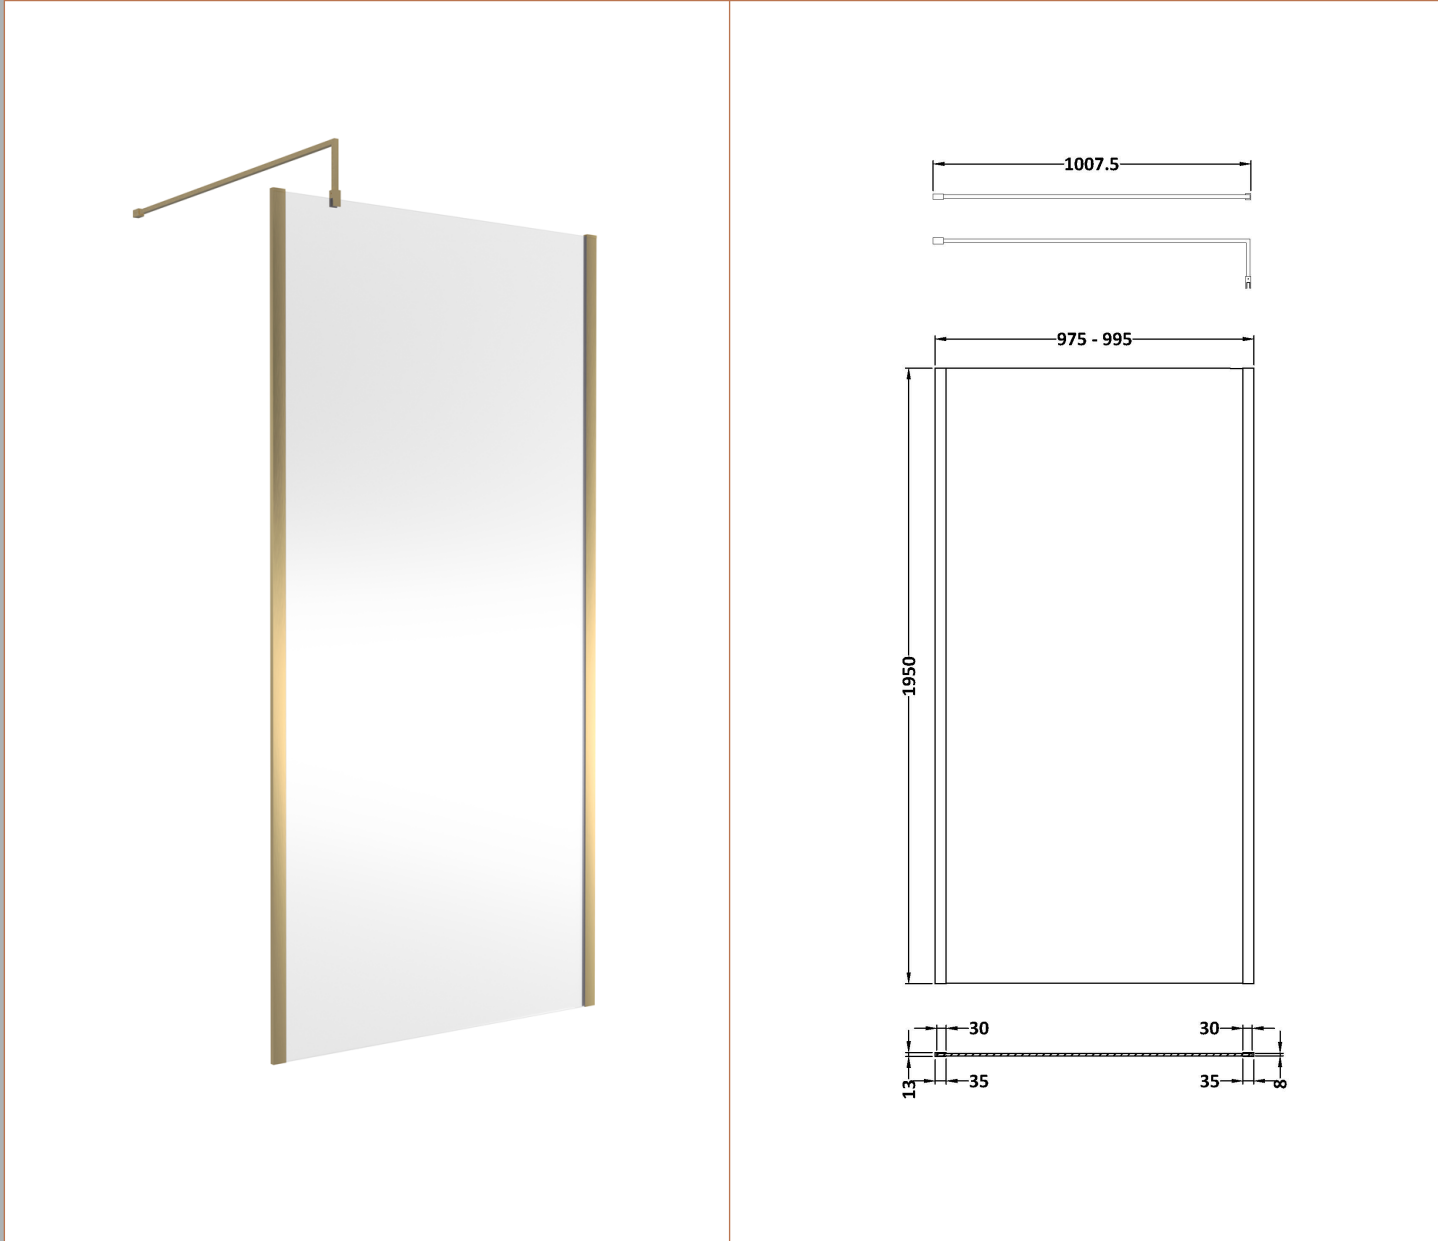

Sales Code: WRSOBB10

Description: 1000 Wetroom Screen Outer Frame 1950X8mm

Packaging Details

Barcode: 5056462638256

Sales Code: WRSB1000G

Description: Glass Only 1000 X 1950 X 8mm

Product Dimensions

Height (mm):	1950
Width (mm):	1000
Depth (mm):	8
Nett Weight (kg):	42.4

Packaging Dimensions

Height (mm):	65
Width (mm):	1085
Length (mm):	2010
Gross Weight (kg):	42.4

Packaging Data

Box Colour:	Brown Cardboard Box - Printed
Box Qty:	1
Label Size:	100 x 50
Label Colour:	Not Applicable
Label Qty:	0

Outer Box Dimensions (If Applicable)

Height (mm):	
Width (mm):	
Depth (mm):	
Length (mm):	
Gross Weight (kg):	
Barcode:	5056462620756

Product Details

Country of Origin:	China
Fitting Instruction:	No
CE & UKCA:	Yes
Profile Material:	
Profile Finish:	Not Applicable
Adjustments (mm):	N/A
Entry Width (mm):	N/A
Swing In Dim (mm):	N/A
Swing Out Dim (mm):	N/A
Radius (mm):	Not Applicable
Glass Thickness (mm):	8
Easy Fit:	No
Easy Clean:	No
Handle Style:	Not Applicable
Handle Material:	Not Applicable
Enclosure Design:	Frameless
Wheel Type:	Not Applicable
Support Bar Included:	Support Bar Not Included
Extras:	None

Sales Code: WRSF015

Description: 1950 Wetroom Wall Channel Brass

Product Dimensions

Height (mm):	1950
Width (mm):	
Depth (mm):	
Nett Weight (kg):	0.8

Packaging Dimensions

Height (mm):	400
Width (mm):	50
Length (mm):	1970
Gross Weight (kg):	0.8