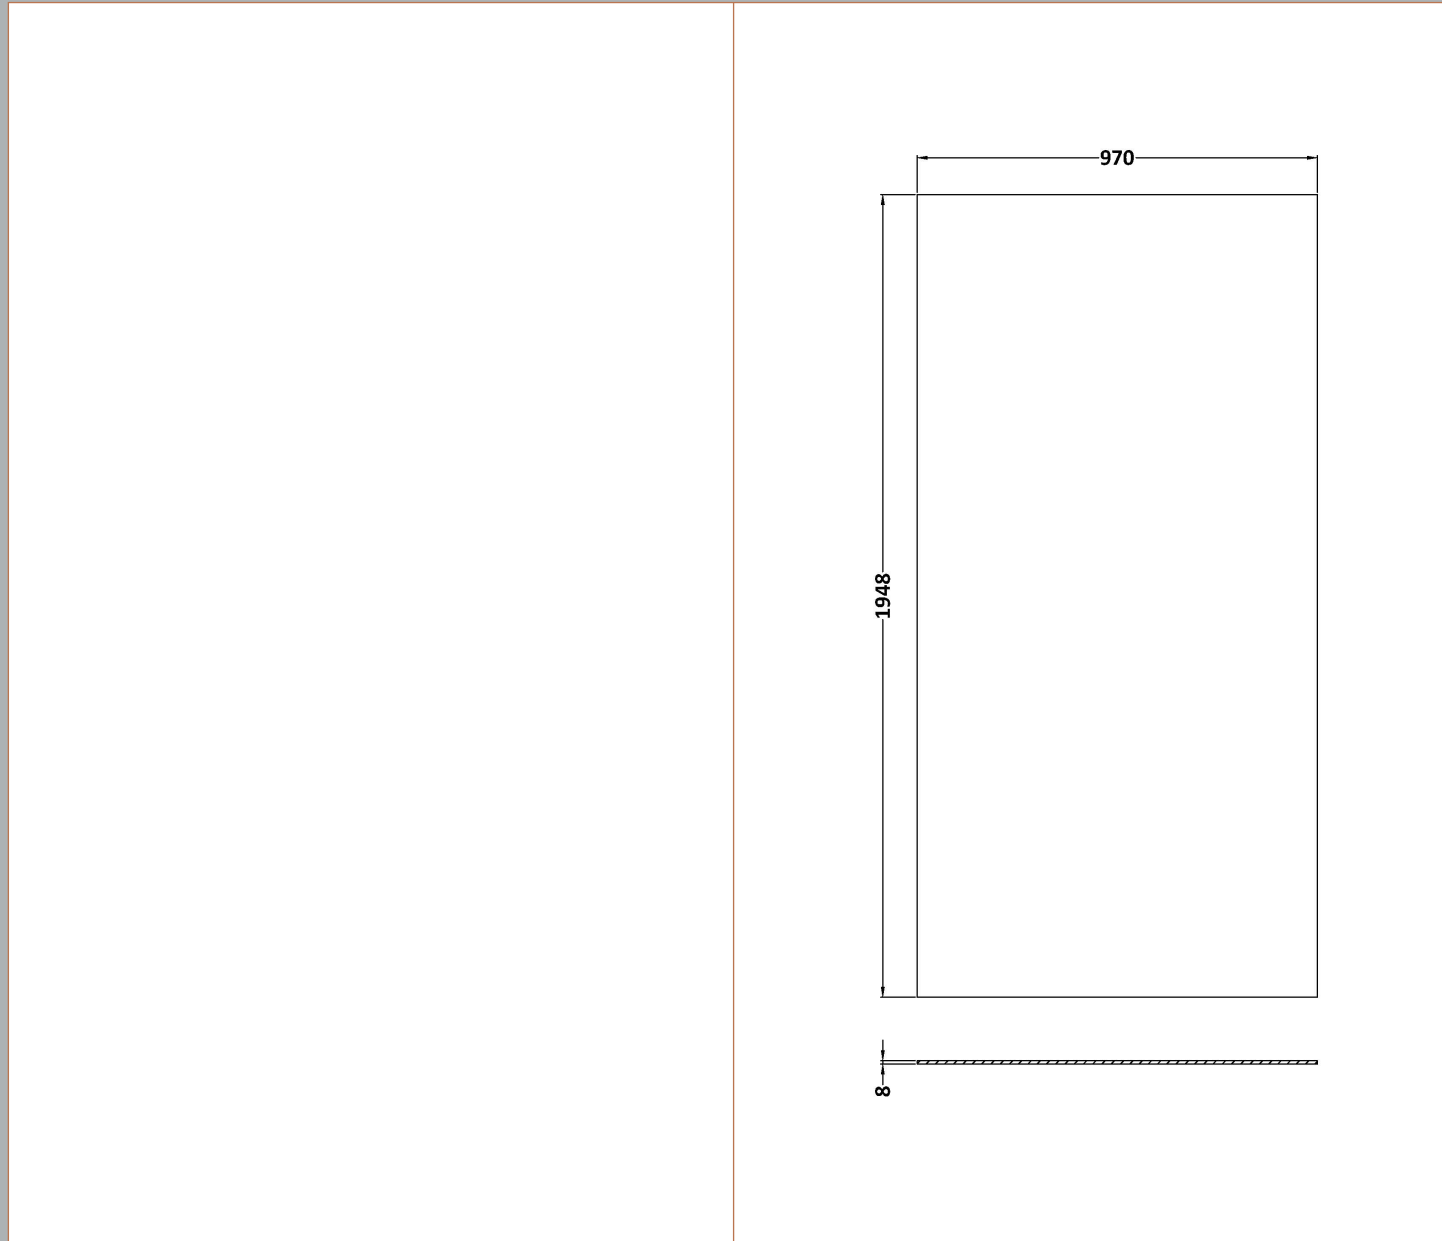

Sales Code: WRSOBB10

Description: 1000 Wetroom Screen Outer Frame 1950X8mm

Packaging Details

Barcode: 5056462638256

Sales Code: WRSB1000G

Description: Glass Only 1000 X 1950 X 8mm

Product Dimensions

Height (mm):	1950
Width (mm):	1000
Depth (mm):	8
Nett Weight (kg):	42.4

Packaging Dimensions

Height (mm):	65
Width (mm):	1085
Length (mm):	2010
Gross Weight (kg):	42.4

Packaging Data

Box Colour:	Brown Cardboard Box - Printed
Box Qty:	1
Label Size:	100 x 50
Label Colour:	Not Applicable
Label Qty:	0

Outer Box Dimensions (If Applicable)

Height (mm):	
Width (mm):	
Depth (mm):	
Length (mm):	
Gross Weight (kg):	
Barcode:	5056462620756

Product Details

Country of Origin:	China
Fitting Instruction:	No
CE & UKCA:	Yes
Profile Material:	
Profile Finish:	Not Applicable
Adjustments (mm):	N/A
Entry Width (mm):	N/A
Swing In Dim (mm):	N/A
Swing Out Dim (mm):	N/A
Radius (mm):	Not Applicable
Glass Thickness (mm):	8
Easy Fit:	No
Easy Clean:	No
Handle Style:	Not Applicable
Handle Material:	Not Applicable
Enclosure Design:	Frameless
Wheel Type:	Not Applicable
Support Bar Included:	Support Bar Not Included
Extras:	None

Sales Code: WRSF015U

Description: 1950 Decorative Profile Undrilled Brass

Product Dimensions

Height (mm):	1950
Width (mm):	34
Depth (mm):	13
Nett Weight (kg):	0.8

Packaging Dimensions

Height (mm):	400
Width (mm):	50
Length (mm):	1970
Gross Weight (kg):	0.8