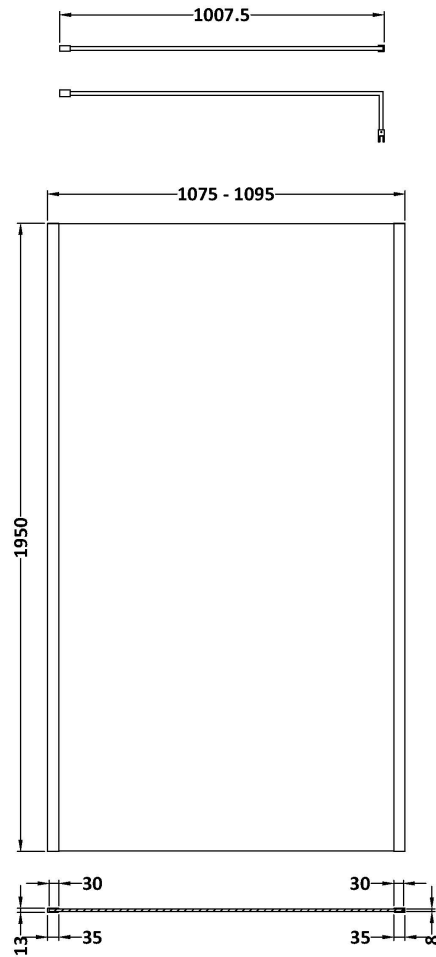

Sales Code: WRSOBB11

Description: 1100 Wetroom Screen Outer Frame 1950X8mm

Packaging Details

Barcode: 5056462638263

Sales Code: WRSB1100G

Description: Glass Only 1100 X 1950 X 8mm

Product Dimensions

Height (mm):	1950
Width (mm):	1100
Depth (mm):	8
Nett Weight (kg):	48.8

Packaging Dimensions

Height (mm):	2070
Width (mm):	1150
Length (mm):	60
Gross Weight (kg):	48.8

Packaging Data

Box Colour:	Brown Cardboard Box - Printed
Box Qty:	1
Label Size:	100 x 50
Label Colour:	Not Applicable
Label Qty:	0

Outer Box Dimensions (If Applicable)

Height (mm):	
Width (mm):	
Depth (mm):	
Length (mm):	
Gross Weight (kg):	
Barcode:	5056462620763

Product Details

Country of Origin:	China
Fitting Instruction:	No
CE & UKCA:	Yes
Profile Material:	
Profile Finish:	Not Applicable
Adjustments (mm):	N/A
Entry Width (mm):	N/A
Swing In Dim (mm):	N/A
Swing Out Dim (mm):	N/A
Radius (mm):	Not Applicable
Glass Thickness (mm):	8
Easy Fit:	No
Easy Clean:	No
Handle Style:	Not Applicable
Handle Material:	Not Applicable
Enclosure Design:	Frameless
Wheel Type:	Not Applicable
Support Bar Included:	Support Bar Not Included
Extras:	None

Sales Code: WRSF015

Description: 1950 Wetroom Wall Channel Brass

Product Dimensions

Height (mm):	1950
Width (mm):	
Depth (mm):	
Nett Weight (kg):	0.8

Packaging Dimensions

Height (mm):	400
Width (mm):	50
Length (mm):	1970
Gross Weight (kg):	0.8