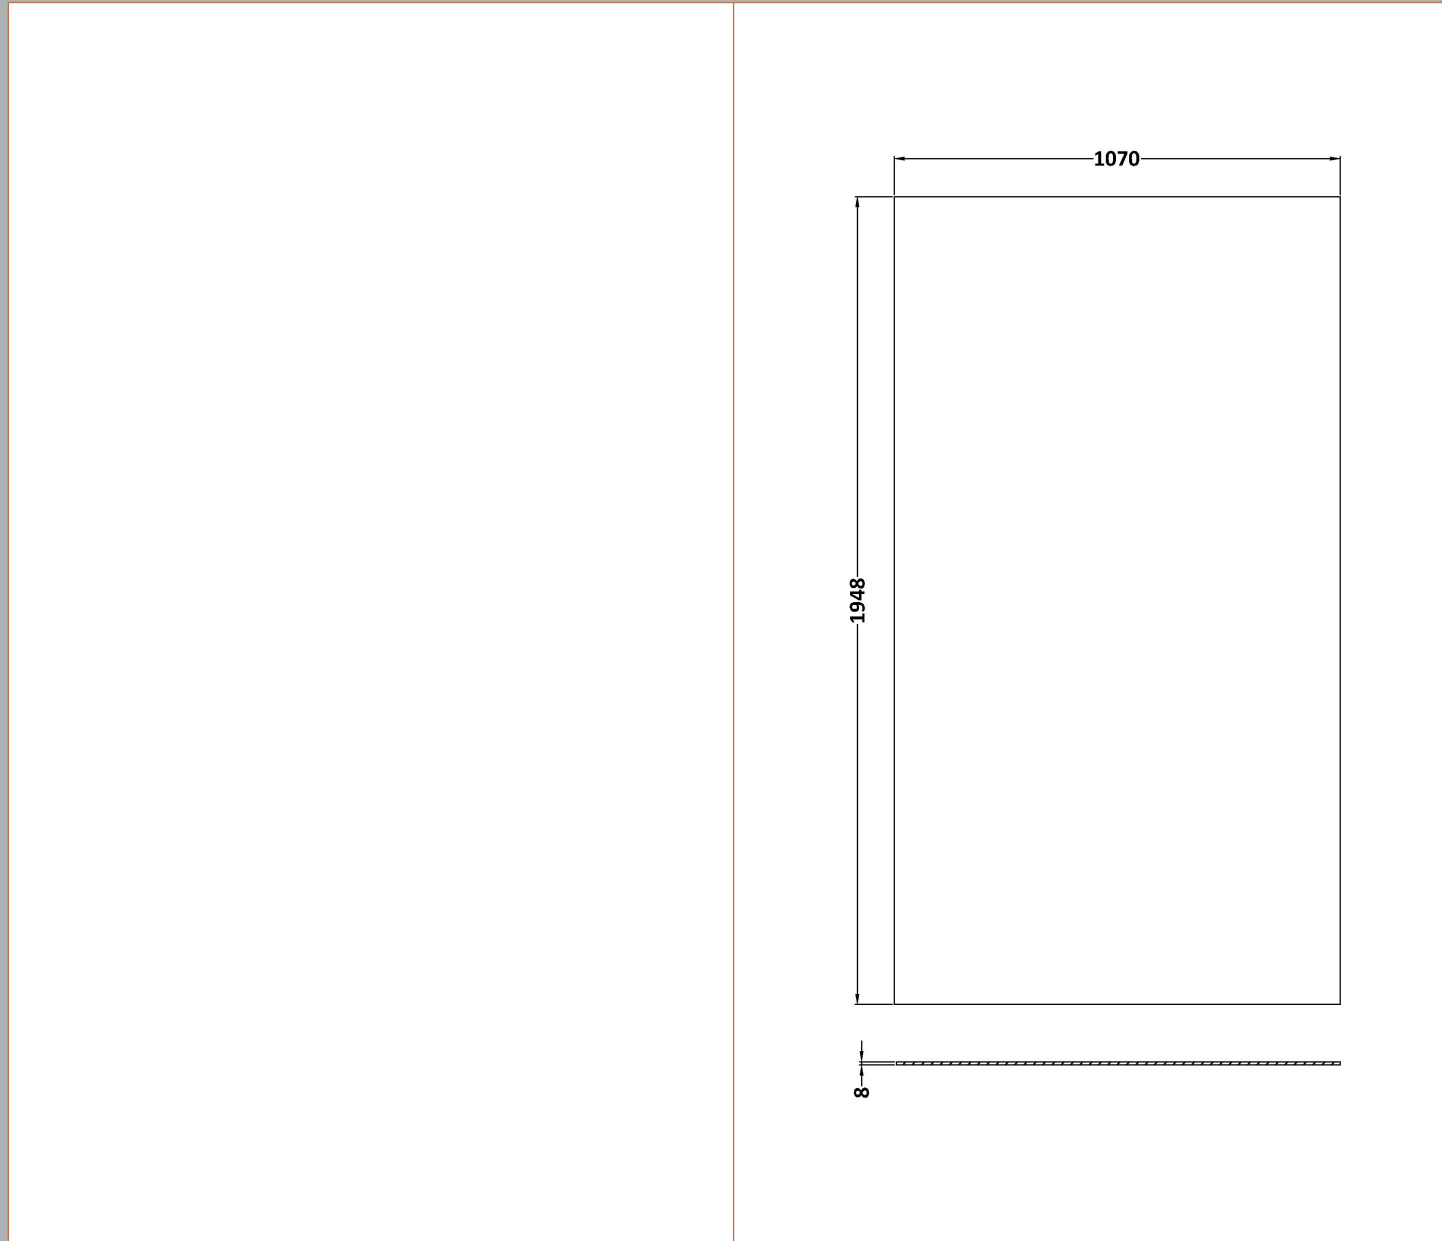

Sales Code: WRSOBB11

Description: 1100 Wetroom Screen Outer Frame 1950X8mm

Packaging Details

Barcode: 5056462638263

Sales Code: WRSB1100G

Description: Glass Only 1100 X 1950 X 8mm

Product Dimensions

Height (mm):	1950
Width (mm):	1100
Depth (mm):	8
Nett Weight (kg):	48.8

Packaging Dimensions

Height (mm):	2070
Width (mm):	1150
Length (mm):	60
Gross Weight (kg):	48.8

Packaging Data

Box Colour:	Brown Cardboard Box - Printed
Box Qty:	1
Label Size:	100 x 50
Label Colour:	Not Applicable
Label Qty:	0

Outer Box Dimensions (If Applicable)

Height (mm):	
Width (mm):	
Depth (mm):	
Length (mm):	
Gross Weight (kg):	
Barcode:	5056462620763

Product Details

Country of Origin:	China
Fitting Instruction:	No
CE & UKCA:	Yes
Profile Material:	
Profile Finish:	Not Applicable
Adjustments (mm):	N/A
Entry Width (mm):	N/A
Swing In Dim (mm):	N/A
Swing Out Dim (mm):	N/A
Radius (mm):	Not Applicable
Glass Thickness (mm):	8
Easy Fit:	No
Easy Clean:	No
Handle Style:	Not Applicable
Handle Material:	Not Applicable
Enclosure Design:	Frameless
Wheel Type:	Not Applicable
Support Bar Included:	Support Bar Not Included
Extras:	None

Sales Code: WRSF015U

Description: 1950 Decorative Profile Undrilled Brass

Product Dimensions

Height (mm):	1950
Width (mm):	34
Depth (mm):	13
Nett Weight (kg):	0.8

Packaging Dimensions

Height (mm):	400
Width (mm):	50
Length (mm):	1970
Gross Weight (kg):	0.8