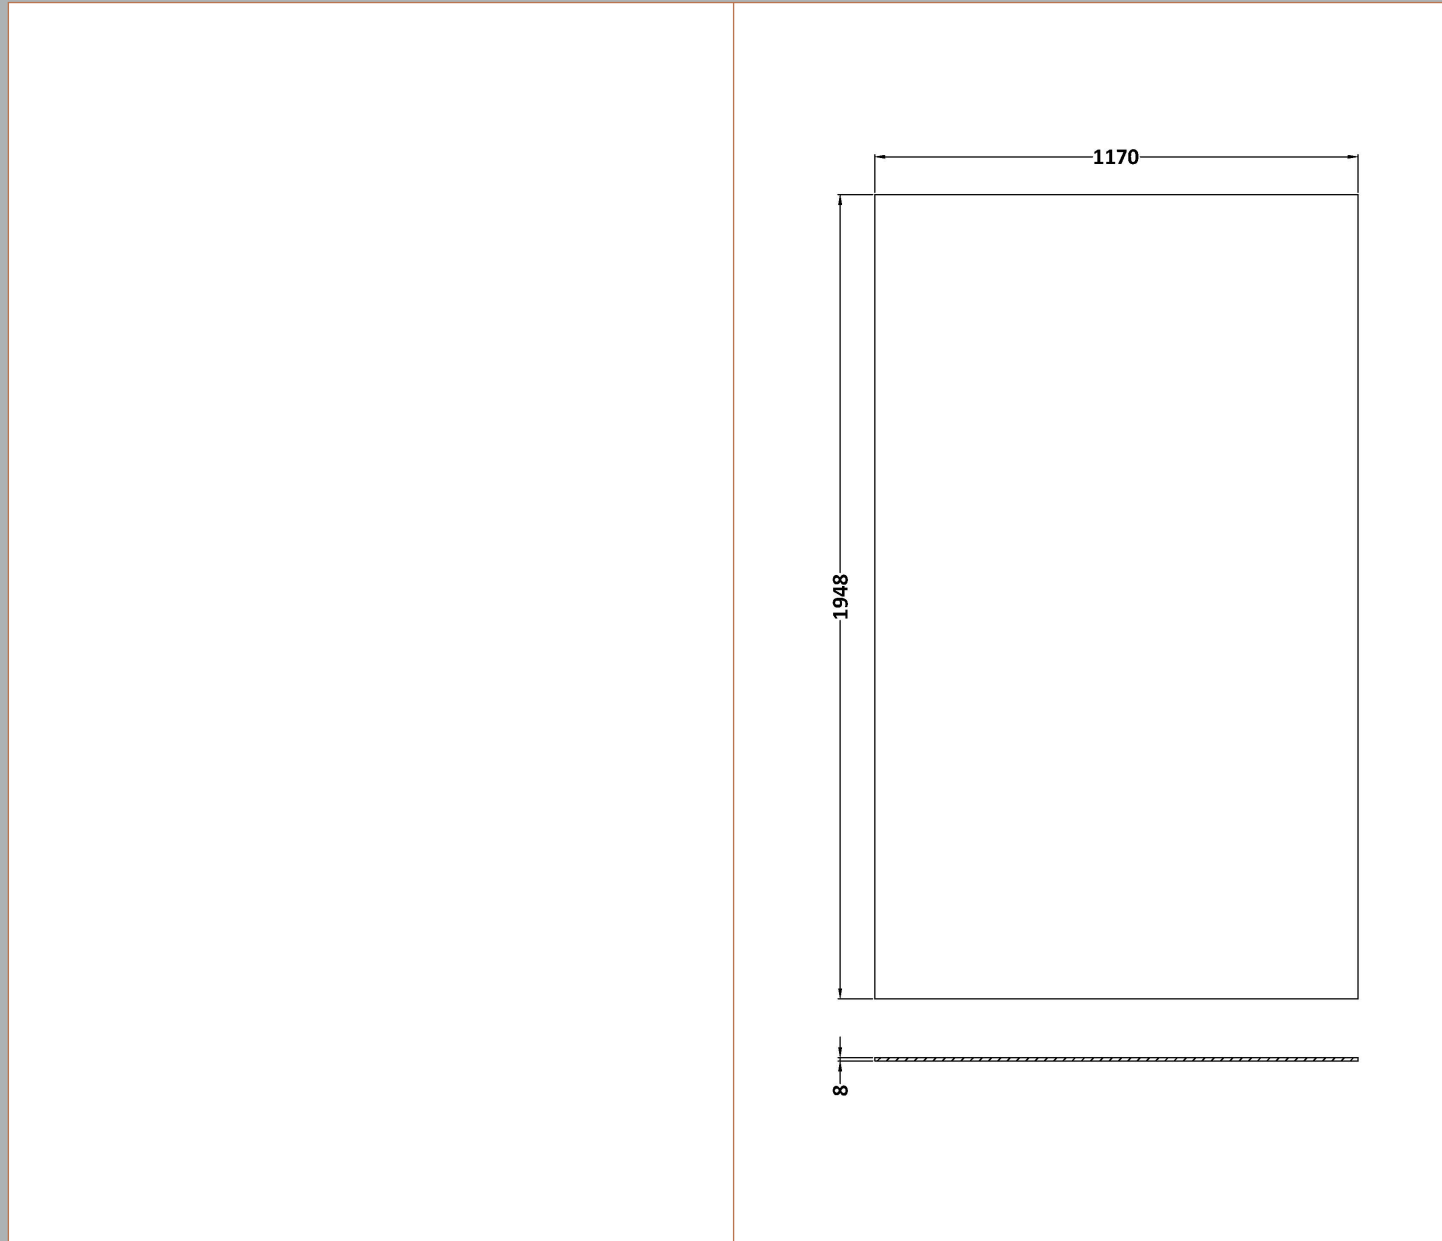

**Sales Code:** WRSOBB12

**Description:** 1200 Wetroom Screen Outer Frame 1950X8mm

**Packaging Details**

Barcode: 5056462638270

Sales Code: WRSB1200G

Description: Glass Only 1200 X 1950 X 8mm

**Product Dimensions**

Height (mm):	1950
Width (mm):	1200
Depth (mm):	8
Nett Weight (kg):	50.4

**Packaging Dimensions**

Height (mm):	65
Width (mm):	1250
Length (mm):	2010
Gross Weight (kg):	50.4

**Packaging Data**

Box Colour:	Brown Cardboard Box - Printed
Box Qty:	1
Label Size:	100 x 50
Label Colour:	Not Applicable
Label Qty:	0

**Outer Box Dimensions (If Applicable)**

Height (mm):	
Width (mm):	
Depth (mm):	
Length (mm):	
Gross Weight (kg):	
Barcode:	5056462620770

**Product Details**

Country of Origin:	China
Fitting Instruction:	No
CE & UKCA:	Yes
Profile Material:	
Profile Finish:	Not Applicable
Adjustments (mm):	N/A
Entry Width (mm):	N/A
Swing In Dim (mm):	N/A
Swing Out Dim (mm):	N/A
Radius (mm):	Not Applicable
Glass Thickness (mm):	8
Easy Fit:	No
Easy Clean:	No
Handle Style:	Not Applicable
Handle Material:	Not Applicable
Enclosure Design:	Frameless
Wheel Type:	Not Applicable
Support Bar Included:	Support Bar Not Included
Extras:	None

**Packaging Data**

Box Colour:	Brown Cardboard Box - Printed
Box Qty:	1
Label Size:	100 x 50
Label Colour:	White Label
Label Qty:	1

**Outer Box Dimensions (If Applicable)**

Height (mm):	
Width (mm):	
Depth (mm):	
Length (mm):	
Gross Weight (kg):	
Barcode:	5056462611860