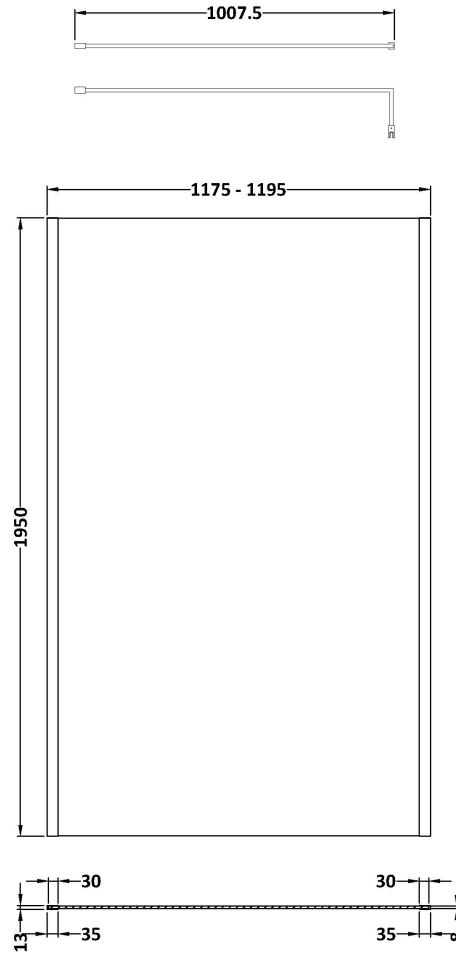

**Sales Code:** WRSOBB12

**Description:** 1200 Wetroom Screen Outer Frame 1950X8mm

**Packaging Details**

Barcode: 5056462638270

Sales Code: WRSB1200G

Description: Glass Only 1200 X 1950 X 8mm

**Product Dimensions**

Height (mm):	1950
Width (mm):	1200
Depth (mm):	8
Nett Weight (kg):	50.4

**Packaging Dimensions**

Height (mm):	65
Width (mm):	1250
Length (mm):	2010
Gross Weight (kg):	50.4

**Packaging Data**

Box Colour:	Brown Cardboard Box - Printed
Box Qty:	1
Label Size:	100 x 50
Label Colour:	Not Applicable
Label Qty:	0

**Outer Box Dimensions (If Applicable)**

Height (mm):	
Width (mm):	
Depth (mm):	
Length (mm):	
Gross Weight (kg):	
Barcode:	5056462620770

**Product Details**

Country of Origin:	China
Fitting Instruction:	No
CE & UKCA:	Yes
Profile Material:	
Profile Finish:	Not Applicable
Adjustments (mm):	N/A
Entry Width (mm):	N/A
Swing In Dim (mm):	N/A
Swing Out Dim (mm):	N/A
Radius (mm):	Not Applicable
Glass Thickness (mm):	8
Easy Fit:	No
Easy Clean:	No
Handle Style:	Not Applicable
Handle Material:	Not Applicable
Enclosure Design:	Frameless
Wheel Type:	Not Applicable
Support Bar Included:	Support Bar Not Included
Extras:	None

### Product Dimensions

Height (mm):	15
Width (mm):	150
Depth (mm):	1000
Nett Weight (kg):	0.67