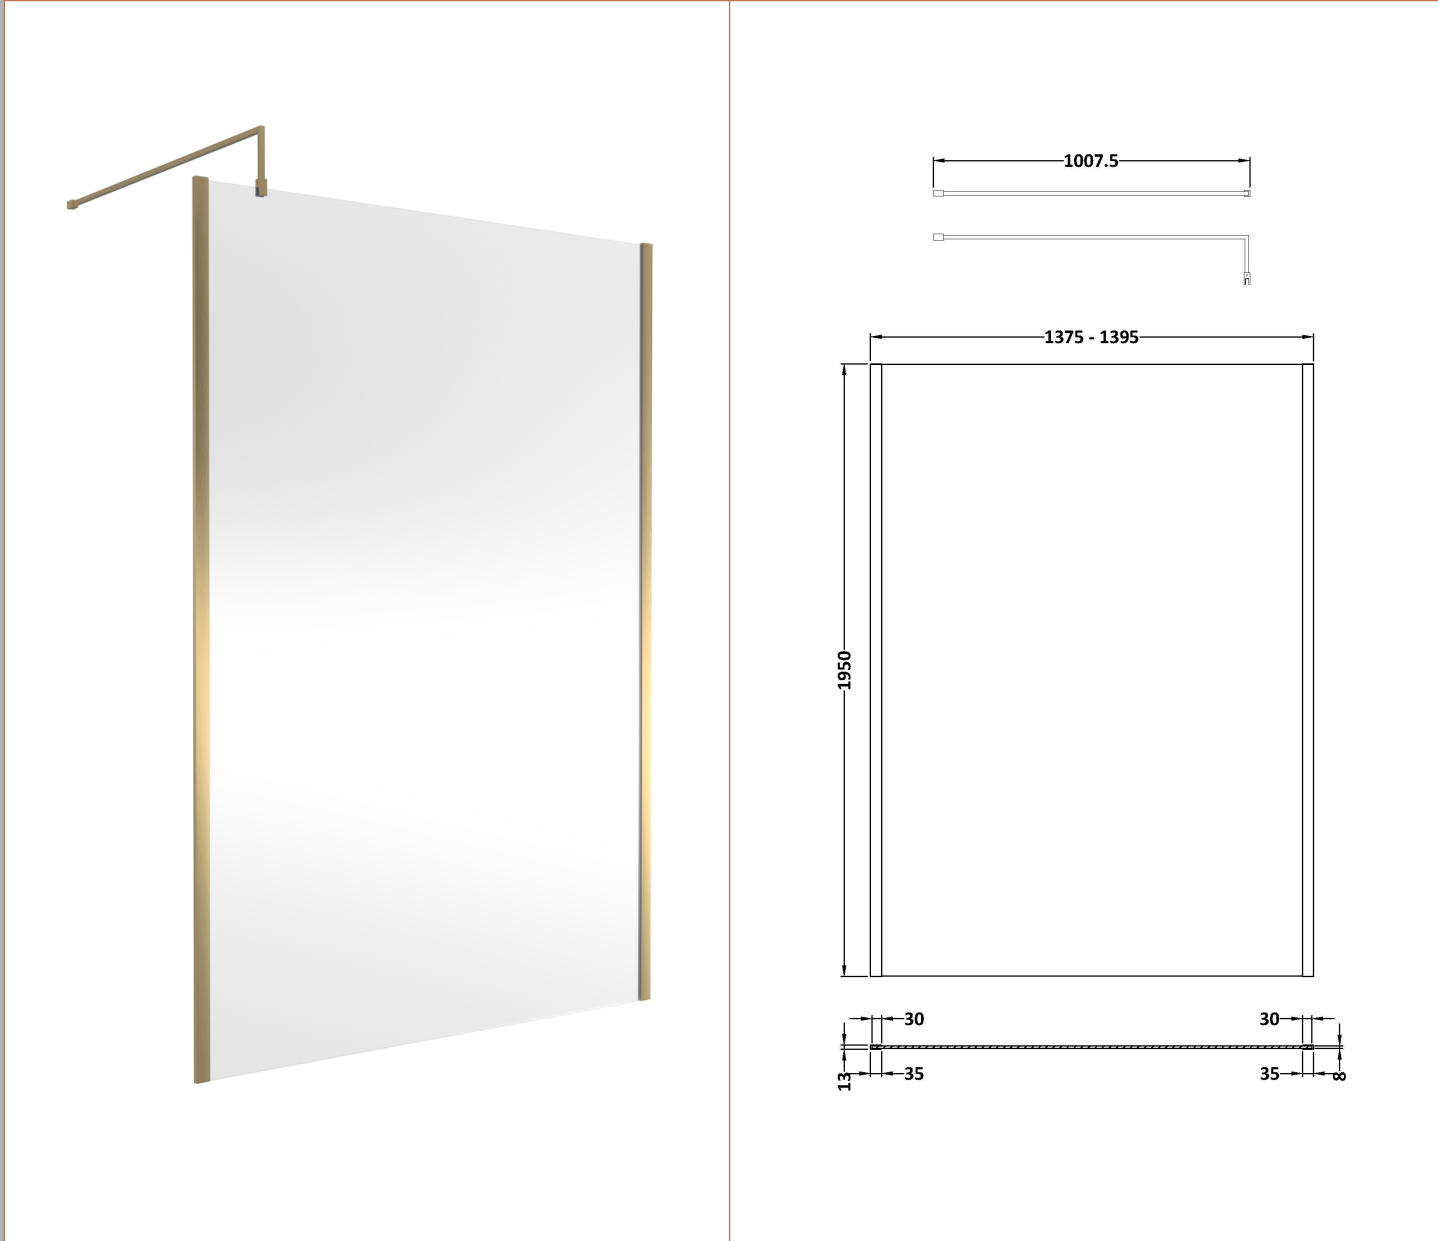

Sales Code: WRSOBB14

Description: 1400 Wetroom Screen Outer Frame 1950X8mm

Packaging Details

Barcode: 5056462638287

Sales Code: WRSB1400G

Description: Glass Only 1400 X 1950 X 8mm

Product Dimensions

Height (mm):	1950
Width (mm):	1400
Depth (mm):	8
Nett Weight (kg):	58.3

Packaging Dimensions

Height (mm):	65
Width (mm):	1485
Length (mm):	2010
Gross Weight (kg):	58.3

Packaging Data

Box Colour:	Brown Cardboard Box - Printed
Box Qty:	1
Label Size:	100 x 50
Label Colour:	Not Applicable
Label Qty:	0

Outer Box Dimensions (If Applicable)

Height (mm):	
Width (mm):	
Depth (mm):	
Length (mm):	
Gross Weight (kg):	
Barcode:	5056462620787

Product Details

Country of Origin:	China
Fitting Instruction:	No
CE & UKCA:	Yes
Profile Material:	
Profile Finish:	Not Applicable
Adjustments (mm):	N/A
Entry Width (mm):	N/A
Swing In Dim (mm):	N/A
Swing Out Dim (mm):	N/A
Radius (mm):	Not Applicable
Glass Thickness (mm):	8
Easy Fit:	No
Easy Clean:	No
Handle Style:	Not Applicable
Handle Material:	Not Applicable
Enclosure Design:	Frameless
Wheel Type:	Not Applicable
Support Bar Included:	Support Bar Not Included
Extras:	None

Sales Code: WRSF015

Description: 1950 Wetroom Wall Channel Brass

Product Dimensions

Height (mm):	1950
Width (mm):	
Depth (mm):	
Nett Weight (kg):	0.8

Packaging Dimensions

Height (mm):	400
Width (mm):	50
Length (mm):	1970
Gross Weight (kg):	0.8