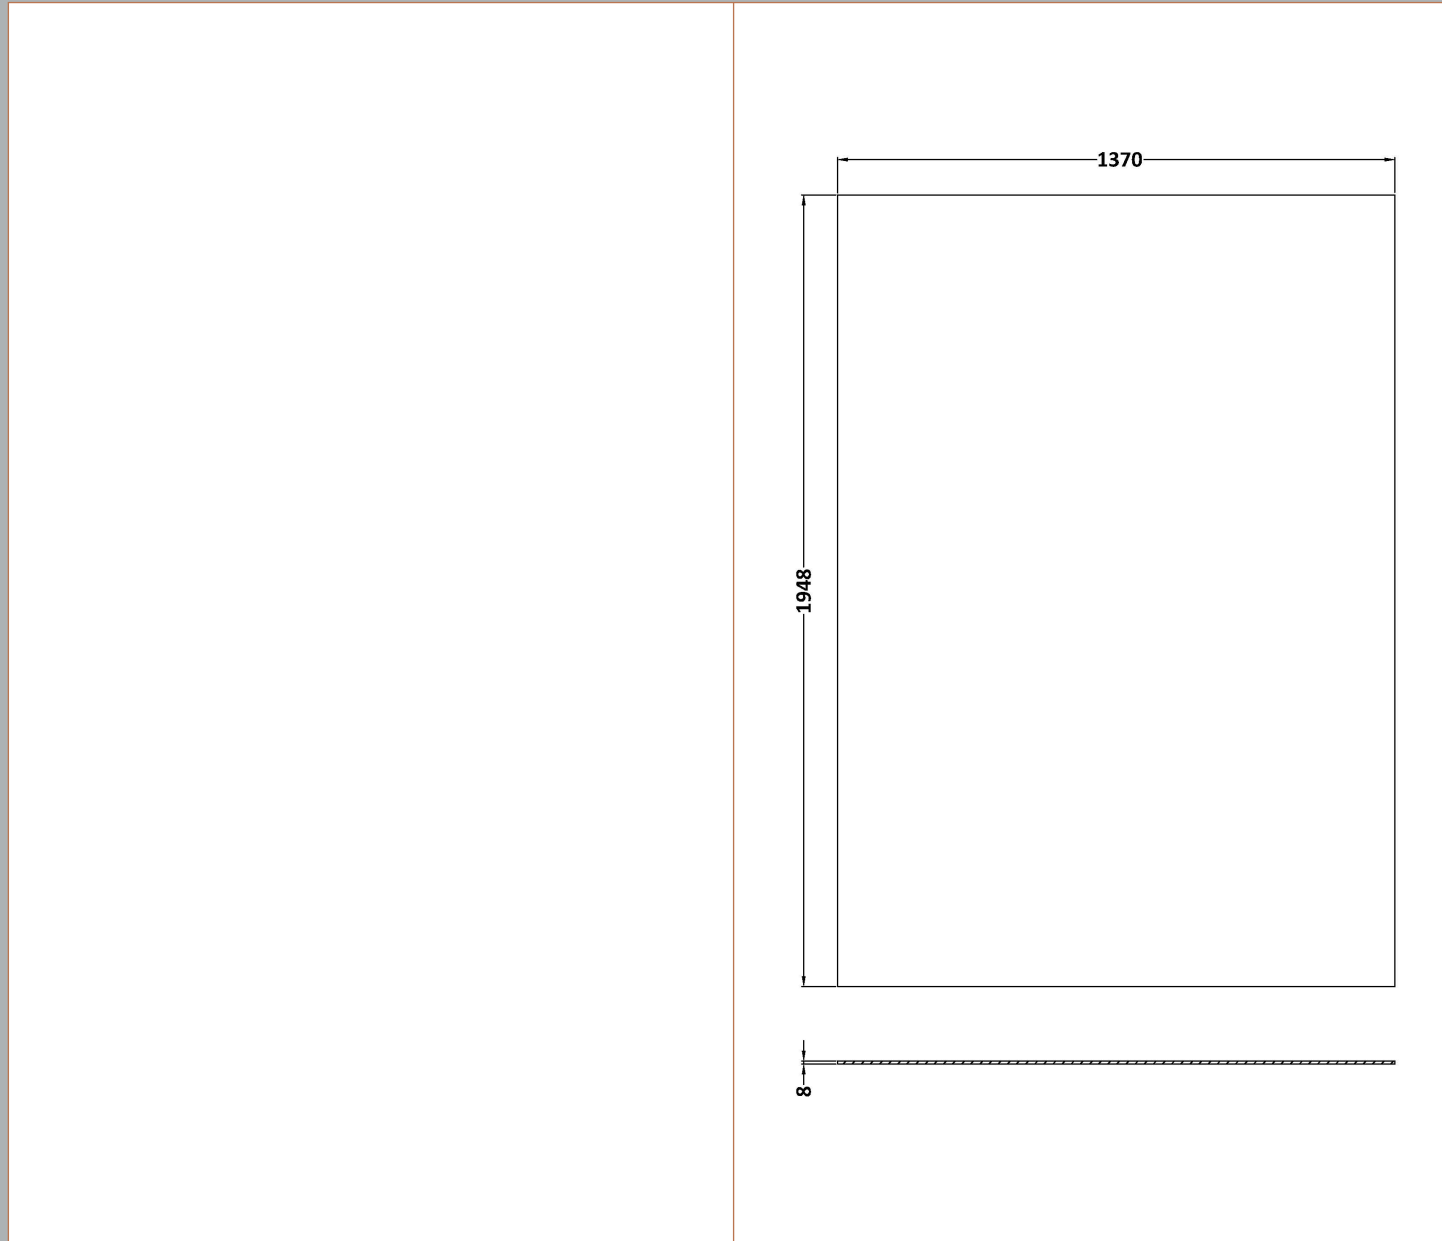

Sales Code: WRSOBB14

Description: 1400 Wetroom Screen Outer Frame 1950X8mm

Packaging Details

Barcode: 5056462638287

Sales Code: WRSB1400G

Description: Glass Only 1400 X 1950 X 8mm

Product Dimensions

Height (mm):	1950
Width (mm):	1400
Depth (mm):	8
Nett Weight (kg):	58.3

Packaging Dimensions

Height (mm):	65
Width (mm):	1485
Length (mm):	2010
Gross Weight (kg):	58.3

Packaging Data

Box Colour:	Brown Cardboard Box - Printed
Box Qty:	1
Label Size:	100 x 50
Label Colour:	Not Applicable
Label Qty:	0

Outer Box Dimensions (If Applicable)

Height (mm):	
Width (mm):	
Depth (mm):	
Length (mm):	
Gross Weight (kg):	
Barcode:	5056462620787

Product Details

Country of Origin:	China
Fitting Instruction:	No
CE & UKCA:	Yes
Profile Material:	
Profile Finish:	Not Applicable
Adjustments (mm):	N/A
Entry Width (mm):	N/A
Swing In Dim (mm):	N/A
Swing Out Dim (mm):	N/A
Radius (mm):	Not Applicable
Glass Thickness (mm):	8
Easy Fit:	No
Easy Clean:	No
Handle Style:	Not Applicable
Handle Material:	Not Applicable
Enclosure Design:	Frameless
Wheel Type:	Not Applicable
Support Bar Included:	Support Bar Not Included
Extras:	None

Sales Code: WRSF015U

Description: 1950 Decorative Profile Undrilled Brass

Product Dimensions

Height (mm):	1950
Width (mm):	34
Depth (mm):	13
Nett Weight (kg):	0.8

Packaging Dimensions

Height (mm):	400
Width (mm):	50
Length (mm):	1970
Gross Weight (kg):	0.8