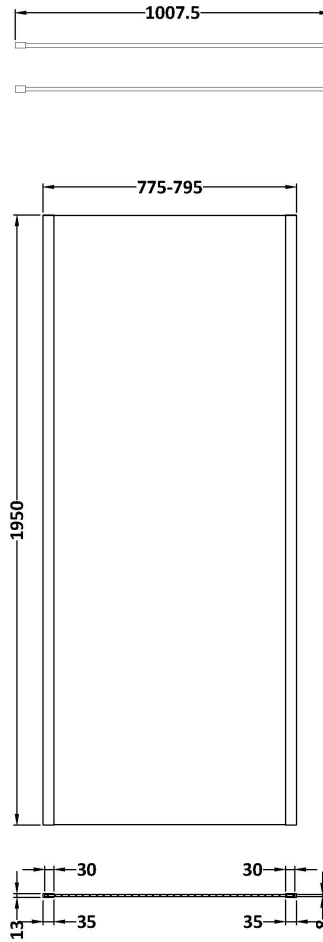

Sales Code: WRSOBB80

Description: 800 Wetroom Screen Outer Frame 1950X8mm

Packaging Details

Barcode: 5056462638232

Sales Code: WRSB800G

Description: Glass Only 800 X 1950 X 8mm

Product Dimensions

Height (mm):	1950
Width (mm):	800
Depth (mm):	8
Nett Weight (kg):	34.36

Packaging Dimensions

Height (mm):	65
Width (mm):	830
Length (mm):	2010
Gross Weight (kg):	34.36

Packaging Data

Box Colour:	Brown Cardboard Box - Printed
Box Qty:	1
Label Size:	100 x 50
Label Colour:	Not Applicable
Label Qty:	0

Outer Box Dimensions (If Applicable)

Height (mm):	
Width (mm):	
Depth (mm):	
Length (mm):	
Gross Weight (kg):	
Barcode:	5056462620732

Product Details

Country of Origin:	China
Fitting Instruction:	No
CE & UKCA:	Yes
Profile Material:	
Profile Finish:	Not Applicable
Adjustments (mm):	N/A
Entry Width (mm):	N/A
Swing In Dim (mm):	N/A
Swing Out Dim (mm):	N/A
Radius (mm):	Not Applicable
Glass Thickness (mm):	8
Easy Fit:	No
Easy Clean:	No
Handle Style:	Not Applicable
Handle Material:	Not Applicable
Enclosure Design:	Frameless
Wheel Type:	Not Applicable
Support Bar Included:	Support Bar Not Included
Extras:	None

Sales Code: WRSF015

Description: 1950 Wetroom Wall Channel Brass

Product Dimensions

Height (mm):	1950
Width (mm):	
Depth (mm):	
Nett Weight (kg):	0.8

Packaging Dimensions

Height (mm):	400
Width (mm):	50
Length (mm):	1970
Gross Weight (kg):	0.8