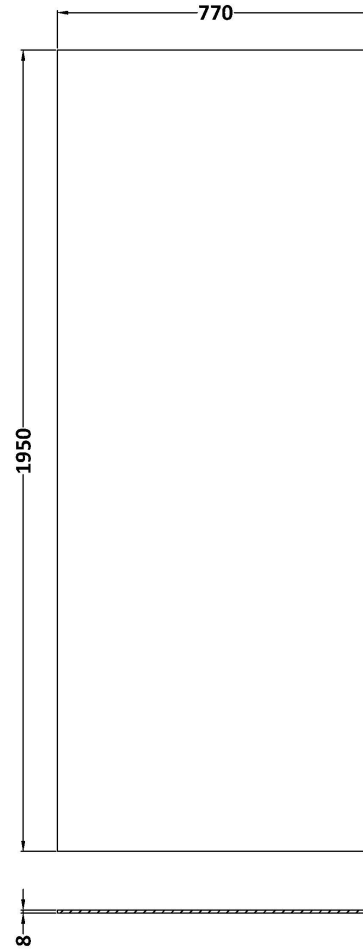

Sales Code: WRSOBB80

Description: 800 Wetroom Screen Outer Frame 1950X8mm

Packaging Details

Barcode: 5056462638232

Sales Code: WRSB800G

Description: Glass Only 800 X 1950 X 8mm

Product Dimensions

Height (mm):	1950
Width (mm):	800
Depth (mm):	8
Nett Weight (kg):	34.36

Packaging Dimensions

Height (mm):	65
Width (mm):	830
Length (mm):	2010
Gross Weight (kg):	34.36

Packaging Data

Box Colour:	Brown Cardboard Box - Printed
Box Qty:	1
Label Size:	100 x 50
Label Colour:	Not Applicable
Label Qty:	0

Outer Box Dimensions (If Applicable)

Height (mm):	
Width (mm):	
Depth (mm):	
Length (mm):	
Gross Weight (kg):	
Barcode:	5056462620732

Product Details

Country of Origin:	China
Fitting Instruction:	No
CE & UKCA:	Yes
Profile Material:	
Profile Finish:	Not Applicable
Adjustments (mm):	N/A
Entry Width (mm):	N/A
Swing In Dim (mm):	N/A
Swing Out Dim (mm):	N/A
Radius (mm):	Not Applicable
Glass Thickness (mm):	8
Easy Fit:	No
Easy Clean:	No
Handle Style:	Not Applicable
Handle Material:	Not Applicable
Enclosure Design:	Frameless
Wheel Type:	Not Applicable
Support Bar Included:	Support Bar Not Included
Extras:	None

Sales Code: WRSF015

Description: 1950 Wetroom Wall Channel Brass

Product Dimensions

Height (mm):	1950
Width (mm):	
Depth (mm):	
Nett Weight (kg):	0.8

Packaging Dimensions

Height (mm):	400
Width (mm):	50
Length (mm):	1970
Gross Weight (kg):	0.8