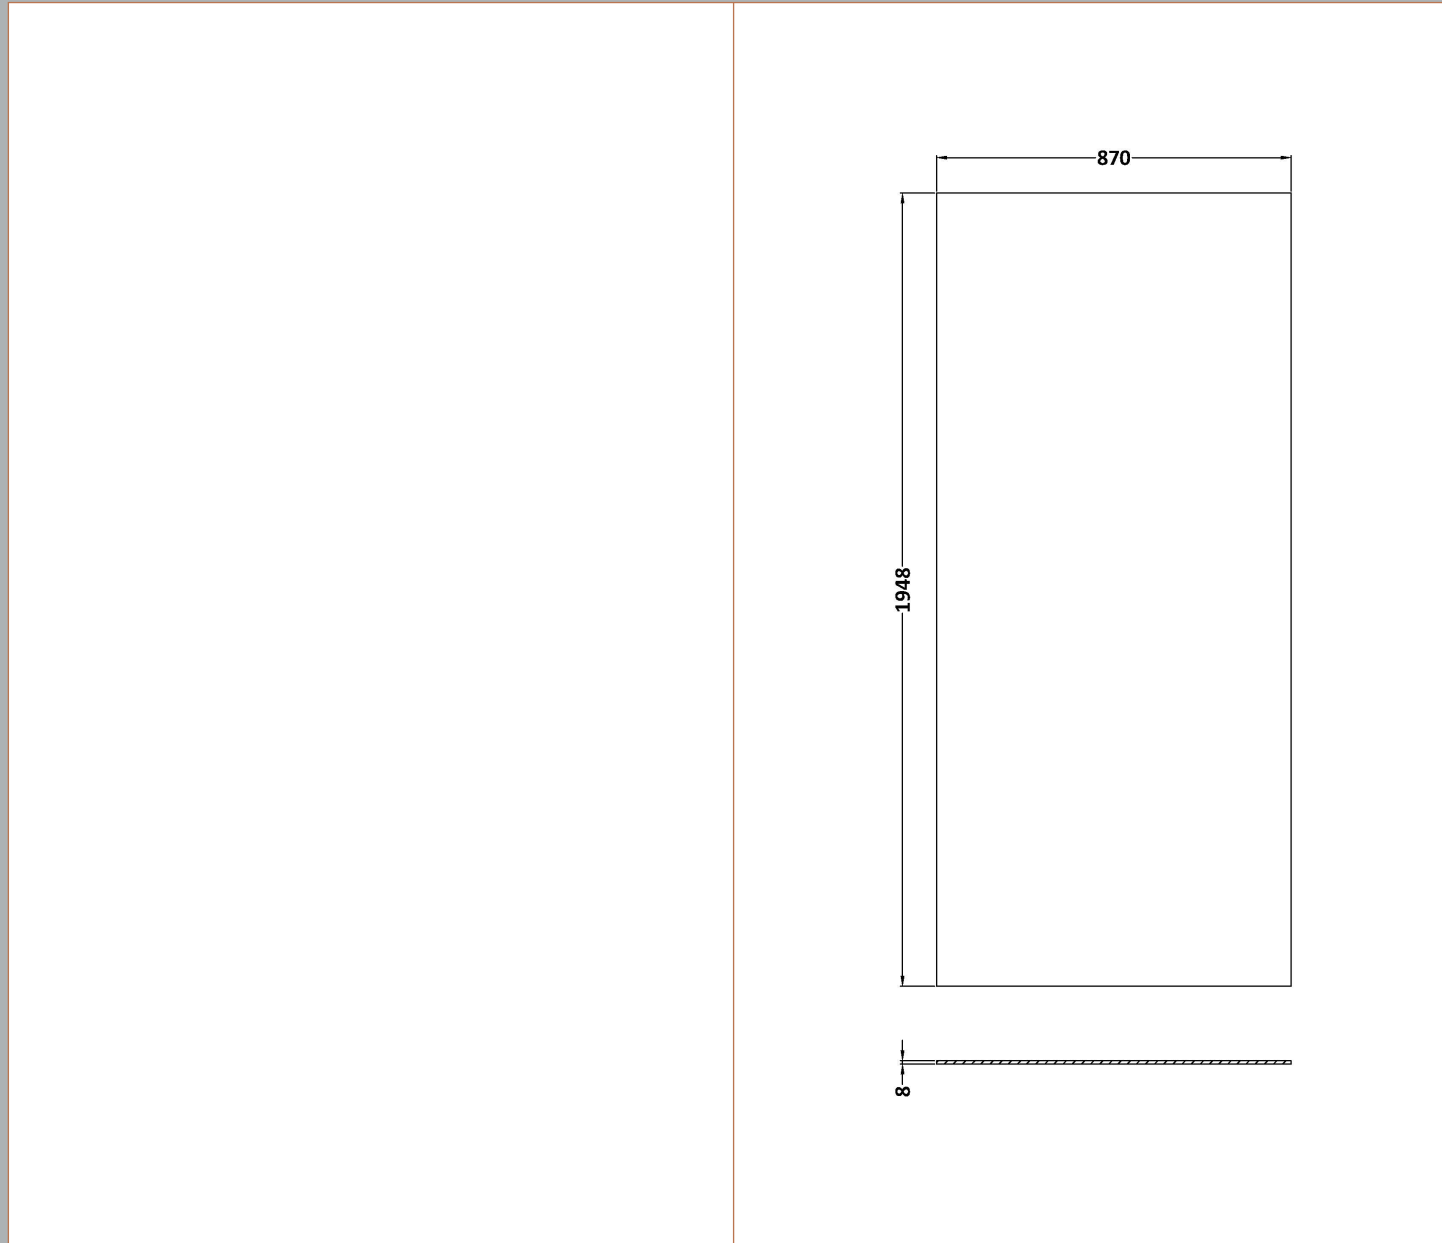

Sales Code: WRSOBB90

Description: 900 Wetroom Screen Outer Frame 1950X8mm

Packaging Details

Barcode: 5056462638249

Sales Code: WRSB900G

Description: Glass Only 900 X 1950 X 8mm

Product Dimensions

Height (mm):	1950
Width (mm):	900
Depth (mm):	8
Nett Weight (kg):	38.24

Packaging Dimensions

Height (mm):	65
Width (mm):	930
Length (mm):	2010
Gross Weight (kg):	38.24

Packaging Data

Box Colour:	Brown Cardboard Box - Printed
Box Qty:	1
Label Size:	100 x 50
Label Colour:	Not Applicable
Label Qty:	0

Outer Box Dimensions (If Applicable)

Height (mm):	
Width (mm):	
Depth (mm):	
Length (mm):	
Gross Weight (kg):	
Barcode:	5056462620749

Product Details

Country of Origin:	China
Fitting Instruction:	No
CE & UKCA:	Yes
Profile Material:	
Profile Finish:	Not Applicable
Adjustments (mm):	N/A
Entry Width (mm):	N/A
Swing In Dim (mm):	N/A
Swing Out Dim (mm):	N/A
Radius (mm):	Not Applicable
Glass Thickness (mm):	8
Easy Fit:	No
Easy Clean:	No
Handle Style:	Not Applicable
Handle Material:	Not Applicable
Enclosure Design:	Frameless
Wheel Type:	Not Applicable
Support Bar Included:	Support Bar Not Included
Extras:	None

Sales Code: WRSF015

Description: 1950 Wetroom Wall Channel Brass

Product Dimensions

Height (mm):	1950
Width (mm):	
Depth (mm):	
Nett Weight (kg):	0.8

Packaging Dimensions

Height (mm):	400
Width (mm):	50
Length (mm):	1970
Gross Weight (kg):	0.8