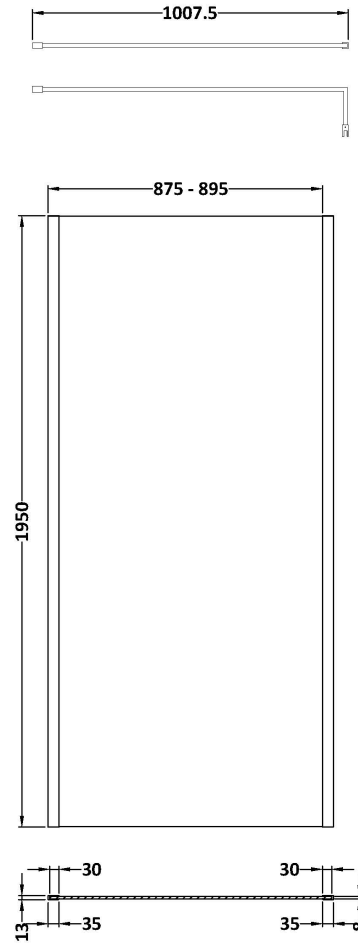

Sales Code: WRSOBB90

Description: 900 Wetroom Screen Outer Frame 1950X8mm

Packaging Details

Barcode: 5056462638249

Sales Code: WRSB900G

Description: Glass Only 900 X 1950 X 8mm

Product Dimensions

Height (mm):	1950
Width (mm):	900
Depth (mm):	8
Nett Weight (kg):	38.24

Packaging Dimensions

Height (mm):	65
Width (mm):	930
Length (mm):	2010
Gross Weight (kg):	38.24

Packaging Data

Box Colour:	Brown Cardboard Box - Printed
Box Qty:	1
Label Size:	100 x 50
Label Colour:	Not Applicable
Label Qty:	0

Outer Box Dimensions (If Applicable)

Height (mm):	
Width (mm):	
Depth (mm):	
Length (mm):	
Gross Weight (kg):	
Barcode:	5056462620749

Product Details

Country of Origin:	China
Fitting Instruction:	No
CE & UKCA:	Yes
Profile Material:	
Profile Finish:	Not Applicable
Adjustments (mm):	N/A
Entry Width (mm):	N/A
Swing In Dim (mm):	N/A
Swing Out Dim (mm):	N/A
Radius (mm):	Not Applicable
Glass Thickness (mm):	8
Easy Fit:	No
Easy Clean:	No
Handle Style:	Not Applicable
Handle Material:	Not Applicable
Enclosure Design:	Frameless
Wheel Type:	Not Applicable
Support Bar Included:	Support Bar Not Included
Extras:	None

Sales Code: WRSF015

Description: 1950 Wetroom Wall Channel Brass

Product Dimensions

Height (mm):	1950
Width (mm):	
Depth (mm):	
Nett Weight (kg):	0.8

Packaging Dimensions

Height (mm):	400
Width (mm):	50
Length (mm):	1970
Gross Weight (kg):	0.8