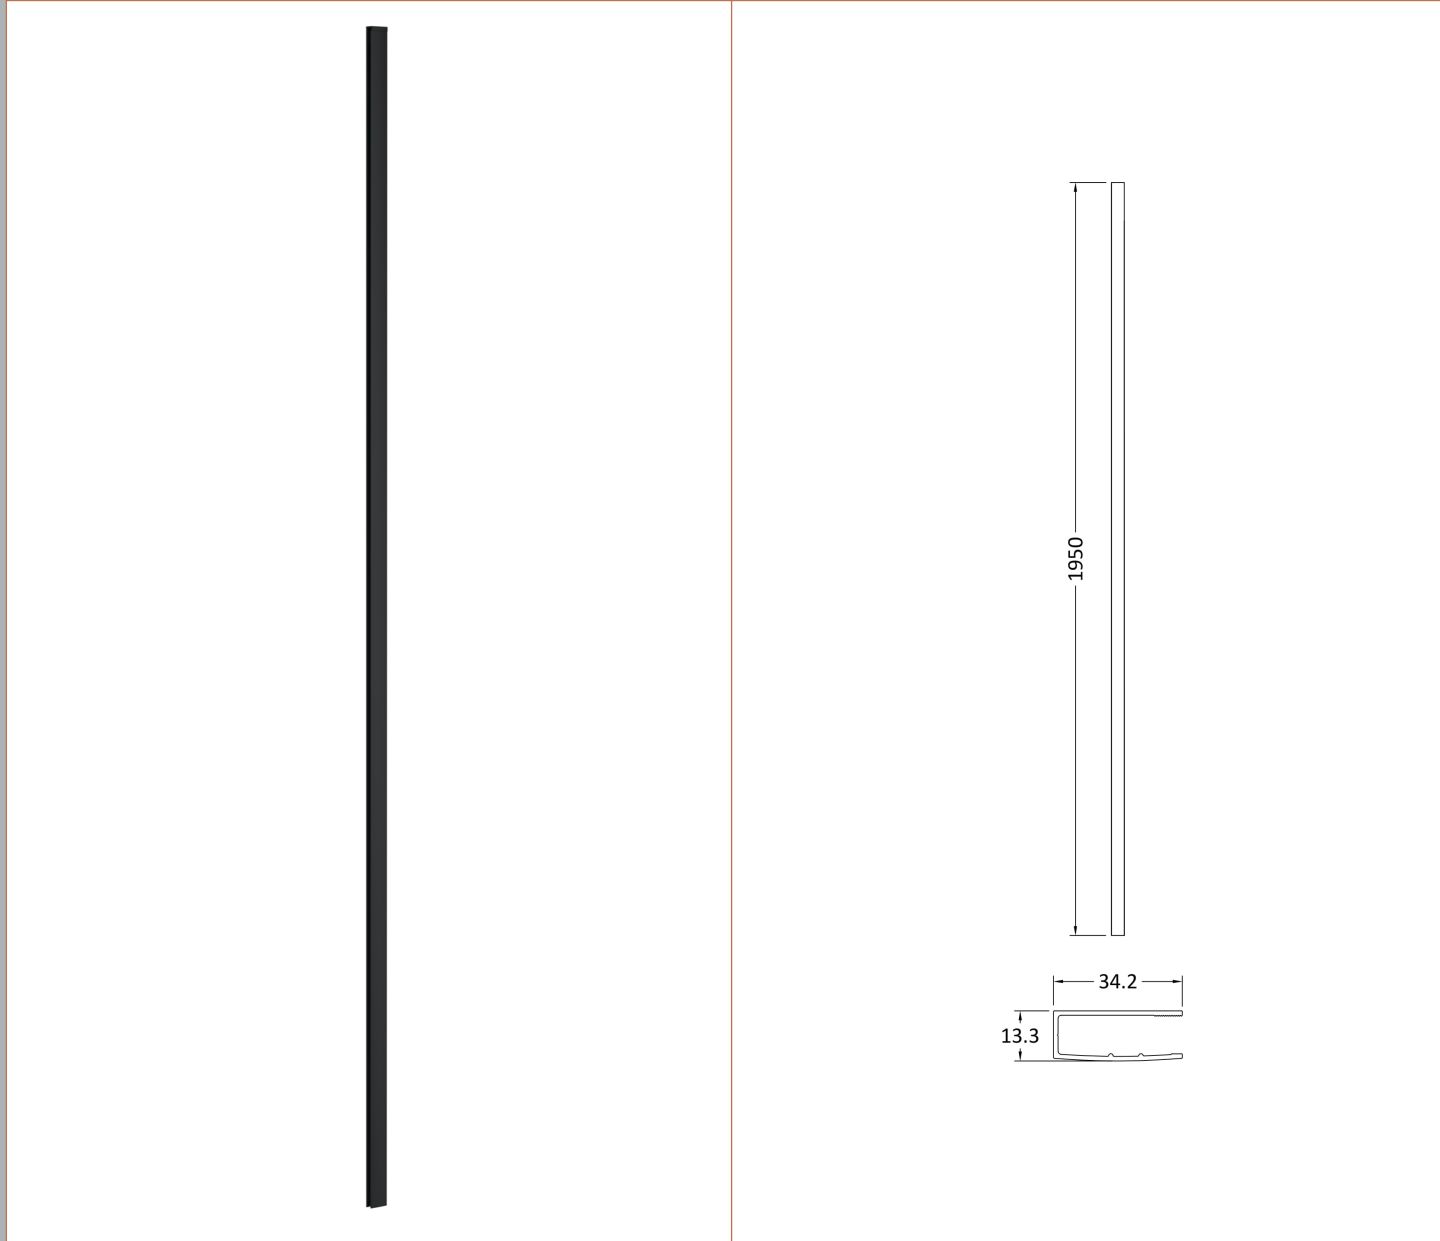

Outer Box Dimensions (If Applicable)

Height (mm):	
Width (mm):	
Depth (mm):	
Length (mm):	
Gross Weight (kg):	
Barcode:	5056462620756

Product Details

Country of Origin:	China
Fitting Instruction:	No
CE & UKCA:	Yes
Profile Material:	
Profile Finish:	Not Applicable
Adjustments (mm):	N/A
Entry Width (mm):	N/A
Swing In Dim (mm):	N/A
Swing Out Dim (mm):	N/A
Radius (mm):	Not Applicable
Glass Thickness (mm):	8
Easy Fit:	No
Easy Clean:	No
Handle Style:	Not Applicable
Handle Material:	Not Applicable
Enclosure Design:	Frameless
Wheel Type:	Not Applicable
Support Bar Included:	Support Bar Not Included
Extras:	None

Sales Code: WRSF004

Description: 1950 Wetroom Wall Channel Black

Product Dimensions

Height (mm):	1950
Width (mm):	34
Depth (mm):	13
Nett Weight (kg):	1.01

Packaging Dimensions

Height (mm):	400
Width (mm):	50
Length (mm):	1970
Gross Weight (kg):	1.42

Product Details

Country of Origin:	China
Fitting Instruction:	No
CE & UKCA:	N/A
Profile Material:	Aluminium
Profile Finish:	Matt Black
Adjustments (mm):	18mm
Entry Width (mm):	N/A
Swing In Dim (mm):	N/A
Swing Out Dim (mm):	N/A
Radius (mm):	Not Applicable
Glass Thickness (mm):	
Easy Fit:	Not Applicable
Easy Clean:	Not Applicable
Handle Style:	Not Applicable
Handle Material:	Not Applicable
Enclosure Design:	Not Applicable
Wheel Type:	Not Applicable
Support Bar Included:	Support Bar Not Included
Extras:	None

Sales Code: WRSF004U

Description: 1950 Decorative Profile Undrilled Black

Product Dimensions

Height (mm):	1950
Width (mm):	34
Depth (mm):	13
Nett Weight (kg):	1.01

Packaging Dimensions

Height (mm):	400
Width (mm):	50
Length (mm):	1970
Gross Weight (kg):	1.42