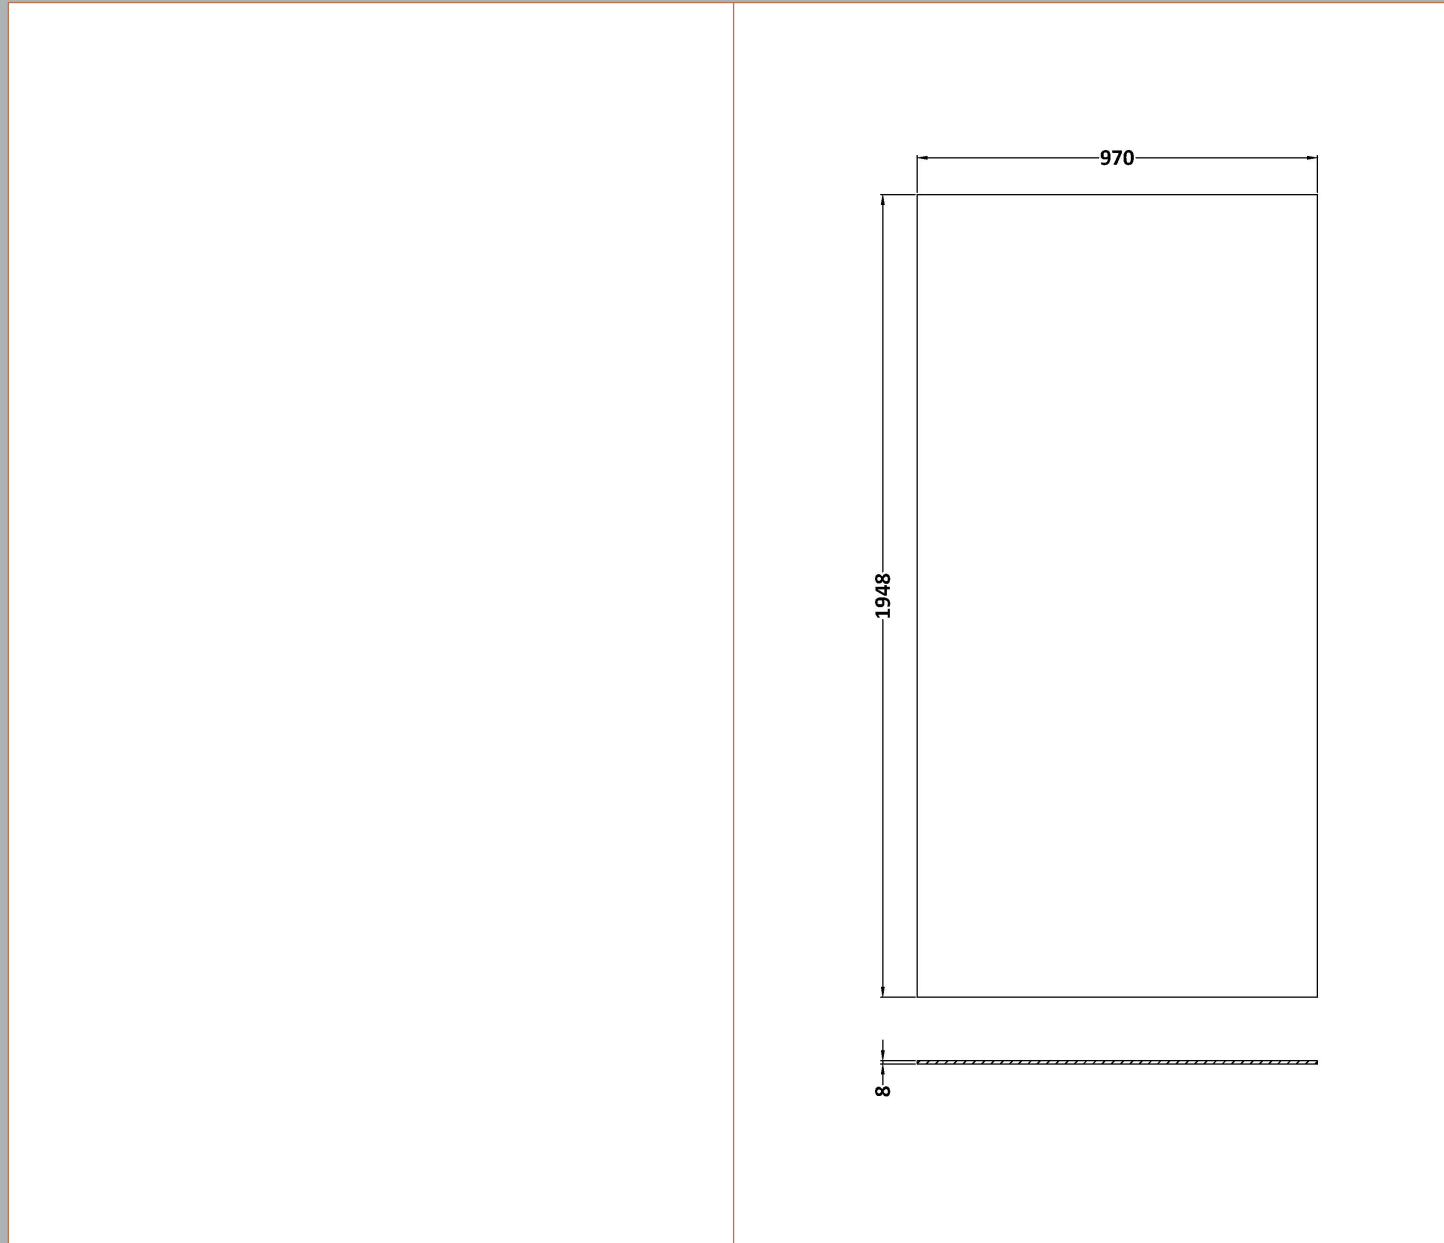

Sales Code: WRSOBP10

Description: 1000 Wetroom Screen Outer Frame 1950X8mm

Packaging Details

Barcode: 5056462638157

Sales Code: WRSB1000G

Description: Glass Only 1000 X 1950 X 8mm

Product Dimensions

Height (mm):	1950
Width (mm):	1000
Depth (mm):	8
Nett Weight (kg):	42.4

Packaging Dimensions

Height (mm):	65
Width (mm):	1085
Length (mm):	2010
Gross Weight (kg):	42.4

Packaging Data

Box Colour:	Brown Cardboard Box - Printed
Box Qty:	1
Label Size:	100 x 50
Label Colour:	Not Applicable
Label Qty:	0

Outer Box Dimensions (If Applicable)

Height (mm):	
Width (mm):	
Depth (mm):	
Length (mm):	
Gross Weight (kg):	
Barcode:	5056462620756

Product Details

Country of Origin:	China
Fitting Instruction:	No
CE & UKCA:	Yes
Profile Material:	
Profile Finish:	Not Applicable
Adjustments (mm):	N/A
Entry Width (mm):	N/A
Swing In Dim (mm):	N/A
Swing Out Dim (mm):	N/A
Radius (mm):	Not Applicable
Glass Thickness (mm):	8
Easy Fit:	No
Easy Clean:	No
Handle Style:	Not Applicable
Handle Material:	Not Applicable
Enclosure Design:	Frameless
Wheel Type:	Not Applicable
Support Bar Included:	Support Bar Not Included
Extras:	None

Sales Code: WRSF004U

Description: 1950 Decorative Profile Undrilled Black

Product Dimensions

Height (mm):	1950
Width (mm):	34
Depth (mm):	13
Nett Weight (kg):	1.01

Packaging Dimensions

Height (mm):	400
Width (mm):	50
Length (mm):	1970
Gross Weight (kg):	1.42