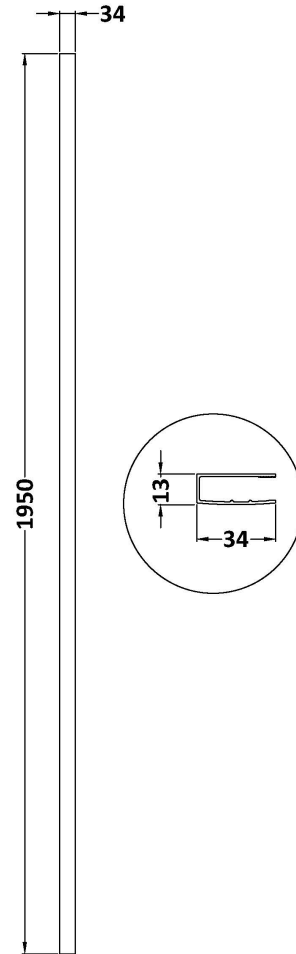

Packaging Dimensions

Height (mm):	65
Width (mm):	1085
Length (mm):	2010
Gross Weight (kg):	42.4

Packaging Data

Box Colour:	Brown Cardboard Box - Printed
Box Qty:	1
Label Size:	100 x 50
Label Colour:	Not Applicable
Label Qty:	0

Outer Box Dimensions (If Applicable)

Height (mm):	
Width (mm):	
Depth (mm):	
Length (mm):	
Gross Weight (kg):	
Barcode:	5056462620756

Product Details

Country of Origin:	China
Fitting Instruction:	No
CE & UKCA:	Yes
Profile Material:	
Profile Finish:	Not Applicable
Adjustments (mm):	N/A
Entry Width (mm):	N/A
Swing In Dim (mm):	N/A
Swing Out Dim (mm):	N/A
Radius (mm):	Not Applicable
Glass Thickness (mm):	8
Easy Fit:	No
Easy Clean:	No
Handle Style:	Not Applicable
Handle Material:	Not Applicable
Enclosure Design:	Frameless
Wheel Type:	Not Applicable
Support Bar Included:	Support Bar Not Included
Extras:	None

Sales Code: WRSF004

Description: 1950 Wetroom Wall Channel Black

Product Dimensions

Height (mm):	1950
Width (mm):	34
Depth (mm):	13
Nett Weight (kg):	1.01

Packaging Dimensions

Height (mm):	400
Width (mm):	50
Length (mm):	1970
Gross Weight (kg):	1.42

Sales Code: WRSF004U

Description: 1950 Decorative Profile Undrilled Black

Product Dimensions

Height (mm):	1950
Width (mm):	34
Depth (mm):	13
Nett Weight (kg):	1.01

Packaging Dimensions

Height (mm):	400
Width (mm):	50
Length (mm):	1970
Gross Weight (kg):	1.42