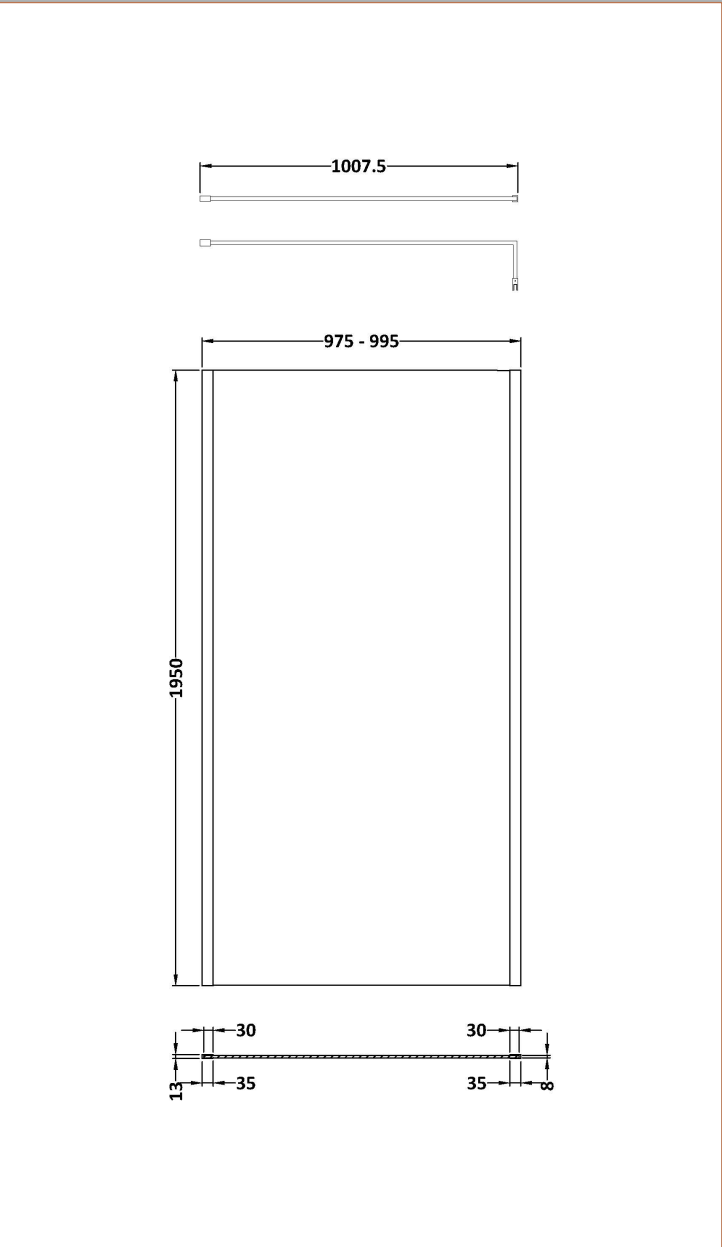

Sales Code: WRSOBP10

Description: 1000 Wetroom Screen Outer Frame 1950X8mm

Packaging Details

Barcode: 5056462638157

Sales Code: WRSB1000G

Description: Glass Only 1000 X 1950 X 8mm

Product Dimensions

Height (mm):	1950
Width (mm):	1000
Depth (mm):	8
Nett Weight (kg):	42.4

Packaging Dimensions

Height (mm):	65
Width (mm):	1085
Length (mm):	2010
Gross Weight (kg):	42.4

Packaging Data

Box Colour:	Brown Cardboard Box - Printed
Box Qty:	1
Label Size:	100 x 50
Label Colour:	Not Applicable
Label Qty:	0

Outer Box Dimensions (If Applicable)

Height (mm):	
Width (mm):	
Depth (mm):	
Length (mm):	
Gross Weight (kg):	
Barcode:	5056462620756

Product Details

Country of Origin:	China
Fitting Instruction:	No
CE & UKCA:	Yes
Profile Material:	
Profile Finish:	Not Applicable
Adjustments (mm):	N/A
Entry Width (mm):	N/A
Swing In Dim (mm):	N/A
Swing Out Dim (mm):	N/A
Radius (mm):	Not Applicable
Glass Thickness (mm):	8
Easy Fit:	No
Easy Clean:	No
Handle Style:	Not Applicable
Handle Material:	Not Applicable
Enclosure Design:	Frameless
Wheel Type:	Not Applicable
Support Bar Included:	Support Bar Not Included
Extras:	None

Sales Code: WRSF004U

Description: 1950 Decorative Profile Undrilled Black

Product Dimensions

Height (mm):	1950
Width (mm):	34
Depth (mm):	13
Nett Weight (kg):	1.01

Packaging Dimensions

Height (mm):	400
Width (mm):	50
Length (mm):	1970
Gross Weight (kg):	1.42