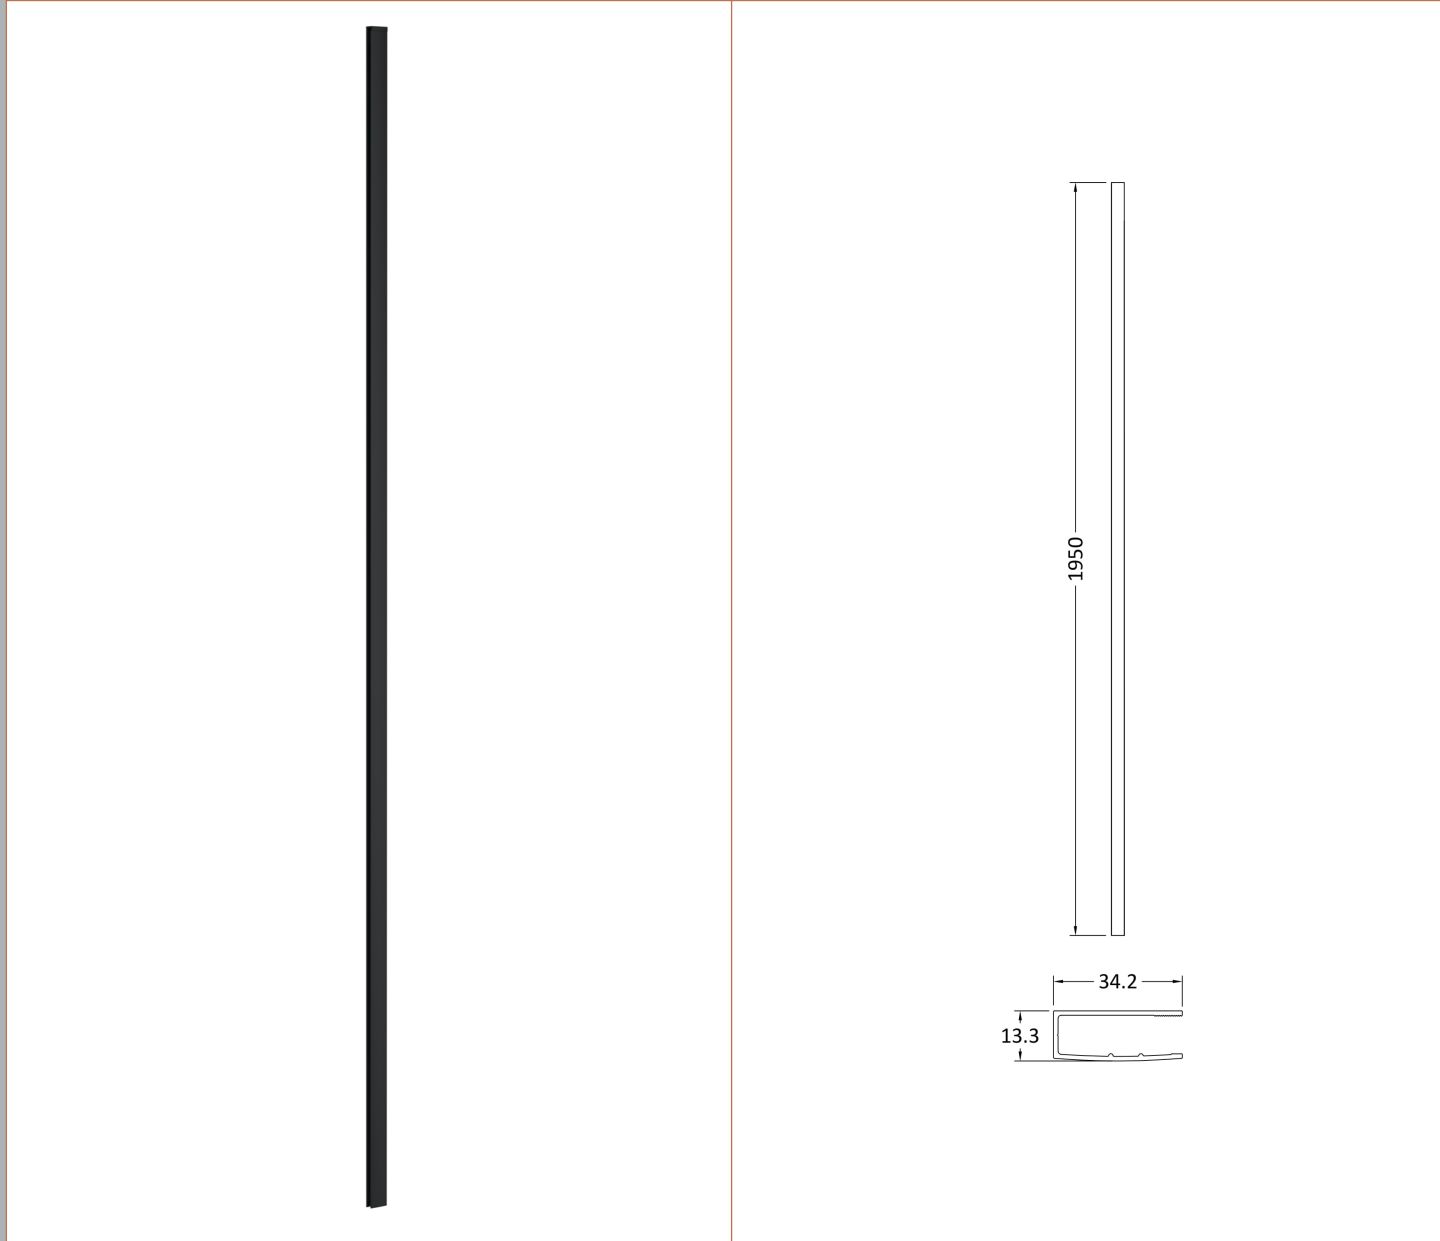

**Outer Box Dimensions (If Applicable)**

Height (mm):	
Width (mm):	
Depth (mm):	
Length (mm):	
Gross Weight (kg):	
Barcode:	5056462620763

**Product Details**

Country of Origin:	China
Fitting Instruction:	No
CE & UKCA:	Yes
Profile Material:	
Profile Finish:	Not Applicable
Adjustments (mm):	N/A
Entry Width (mm):	N/A
Swing In Dim (mm):	N/A
Swing Out Dim (mm):	N/A
Radius (mm):	Not Applicable
Glass Thickness (mm):	8
Easy Fit:	No
Easy Clean:	No
Handle Style:	Not Applicable
Handle Material:	Not Applicable
Enclosure Design:	Frameless
Wheel Type:	Not Applicable
Support Bar Included:	Support Bar Not Included
Extras:	None

Sales Code: WRSF004

Description: 1950 Wetroom Wall Channel Black

**Product Dimensions**

Height (mm):	1950
Width (mm):	34
Depth (mm):	13
Nett Weight (kg):	1.01

**Packaging Dimensions**

Height (mm):	400
Width (mm):	50
Length (mm):	1970
Gross Weight (kg):	1.42

**Product Details**

Country of Origin:	China
Fitting Instruction:	No
CE & UKCA:	N/A
Profile Material:	Aluminium
Profile Finish:	Matt Black
Adjustments (mm):	18mm
Entry Width (mm):	N/A
Swing In Dim (mm):	N/A
Swing Out Dim (mm):	N/A
Radius (mm):	Not Applicable
Glass Thickness (mm):	
Easy Fit:	Not Applicable
Easy Clean:	Not Applicable
Handle Style:	Not Applicable
Handle Material:	Not Applicable
Enclosure Design:	Not Applicable
Wheel Type:	Not Applicable
Support Bar Included:	Support Bar Not Included
Extras:	None

Sales Code: WRSF004U

Description: 1950 Decorative Profile Undrilled Black

**Product Dimensions**

Height (mm):	1950
Width (mm):	34
Depth (mm):	13
Nett Weight (kg):	1.01

**Packaging Dimensions**

Height (mm):	400
Width (mm):	50
Length (mm):	1970
Gross Weight (kg):	1.42