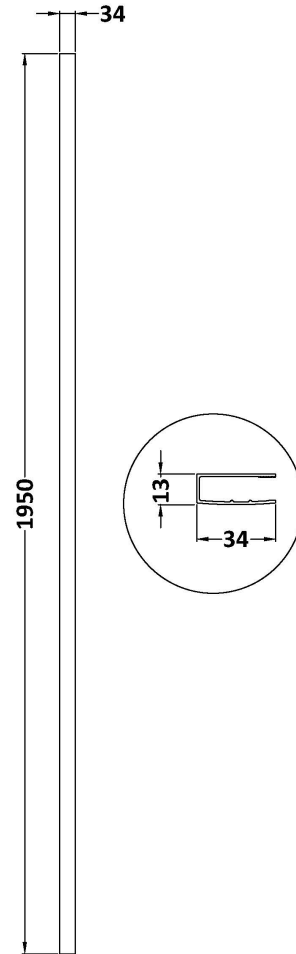

### Packaging Details

Barcode: 5056462638164

Sales Code: WRSB1100G

Description: Glass Only 1100 X 1950 X 8mm

**Product Dimensions**

Height (mm):	1950
Width (mm):	1100
Depth (mm):	8
Nett Weight (kg):	48.8

**Packaging Dimensions**

Height (mm):	2070
Width (mm):	1150
Length (mm):	60
Gross Weight (kg):	48.8

**Packaging Data**

Box Colour:	Brown Cardboard Box - Printed
Box Qty:	1
Label Size:	100 x 50
Label Colour:	Not Applicable
Label Qty:	0

**Outer Box Dimensions (If Applicable)**

Height (mm):	
Width (mm):	
Depth (mm):	
Length (mm):	
Gross Weight (kg):	
Barcode:	5056462620763

**Product Details**

Country of Origin:	China
Fitting Instruction:	No
CE & UKCA:	Yes
Profile Material:	
Profile Finish:	Not Applicable
Adjustments (mm):	N/A
Entry Width (mm):	N/A
Swing In Dim (mm):	N/A
Swing Out Dim (mm):	N/A
Radius (mm):	Not Applicable
Glass Thickness (mm):	8
Easy Fit:	No
Easy Clean:	No
Handle Style:	Not Applicable
Handle Material:	Not Applicable
Enclosure Design:	Frameless
Wheel Type:	Not Applicable
Support Bar Included:	Support Bar Not Included
Extras:	None

Sales Code: WRSF004

Description: 1950 Wetroom Wall Channel Black

**Product Dimensions**

Height (mm):	1950
Width (mm):	34
Depth (mm):	13
Nett Weight (kg):	1.01

**Packaging Dimensions**

Height (mm):	400
Width (mm):	50
Length (mm):	1970
Gross Weight (kg):	1.42