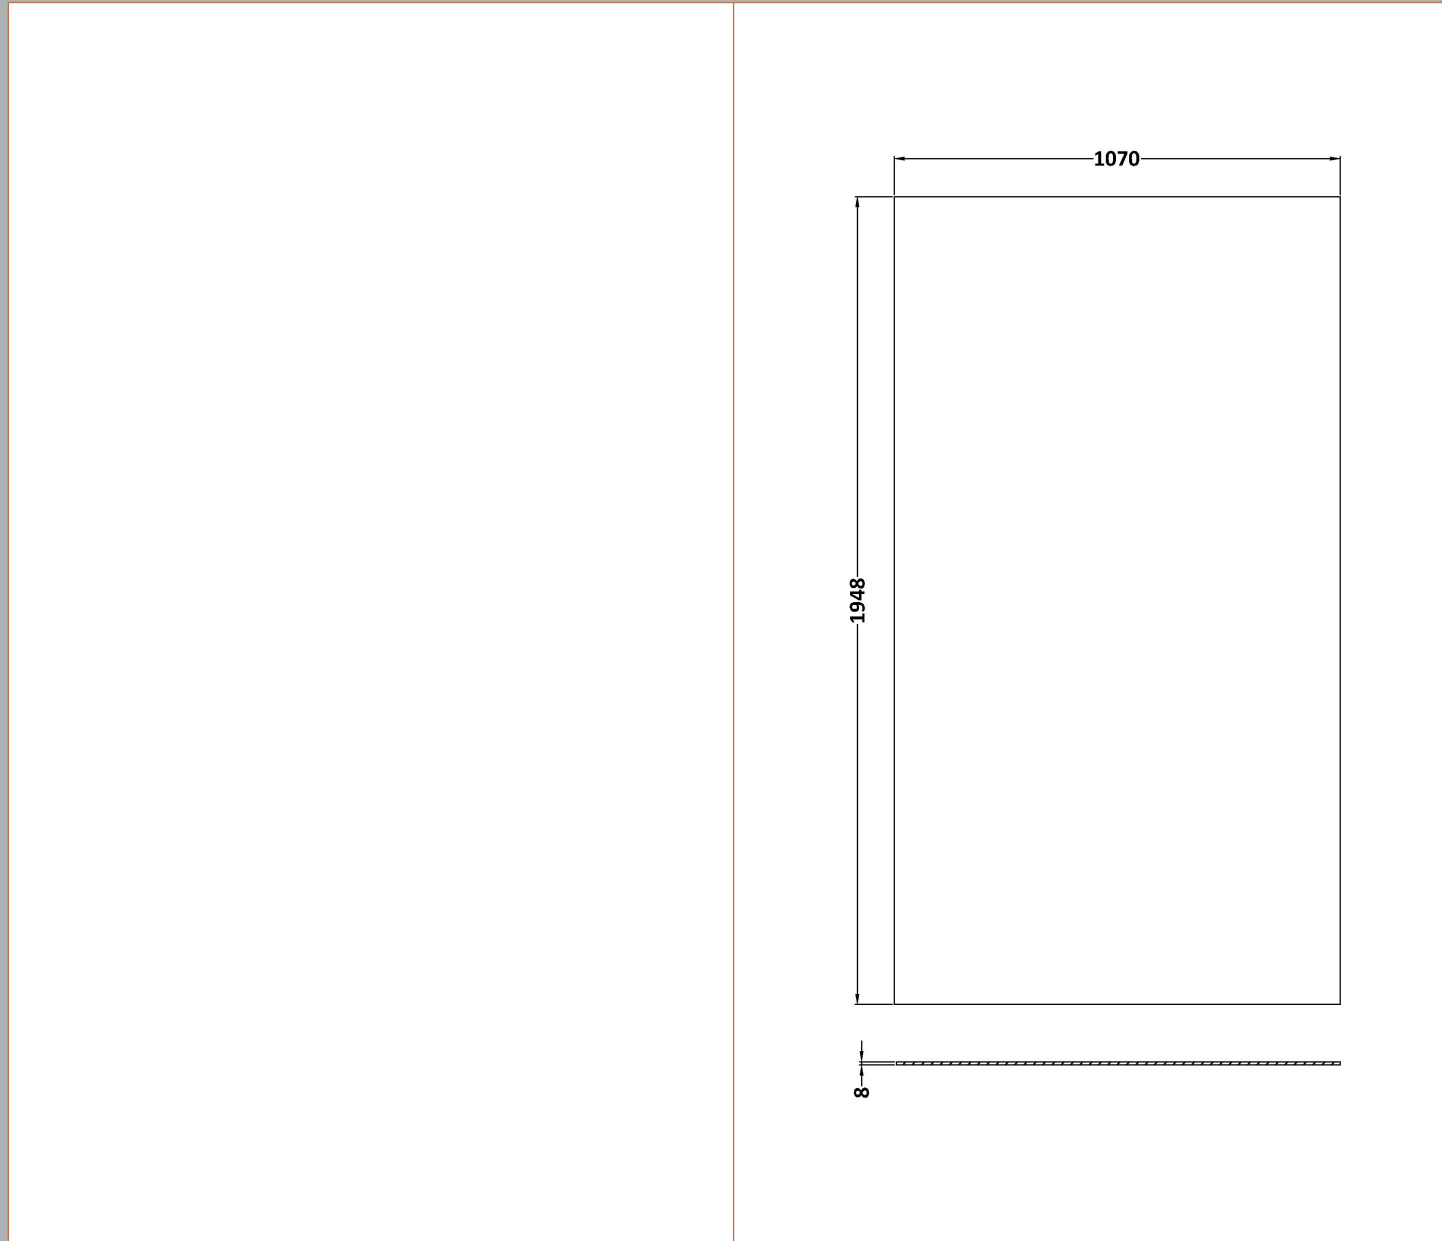

Sales Code: WRSOBP11

Description: 1100 Wetroom Screen Outer Frame 1950X8mm

### Packaging Details

Barcode: 5056462638164

Sales Code: WRSB1100G

Description: Glass Only 1100 X 1950 X 8mm

**Product Dimensions**

Height (mm):	1950
Width (mm):	1100
Depth (mm):	8
Nett Weight (kg):	48.8

**Packaging Dimensions**

Height (mm):	2070
Width (mm):	1150
Length (mm):	60
Gross Weight (kg):	48.8

**Packaging Data**

Box Colour:	Brown Cardboard Box - Printed
Box Qty:	1
Label Size:	100 x 50
Label Colour:	Not Applicable
Label Qty:	0

Sales Code: WRSF004U

Description: 1950 Decorative Profile Undrilled Black

**Product Dimensions**

Height (mm):	1950
Width (mm):	34
Depth (mm):	13
Nett Weight (kg):	1.01

**Packaging Dimensions**

Height (mm):	400
Width (mm):	50
Length (mm):	1970
Gross Weight (kg):	1.42