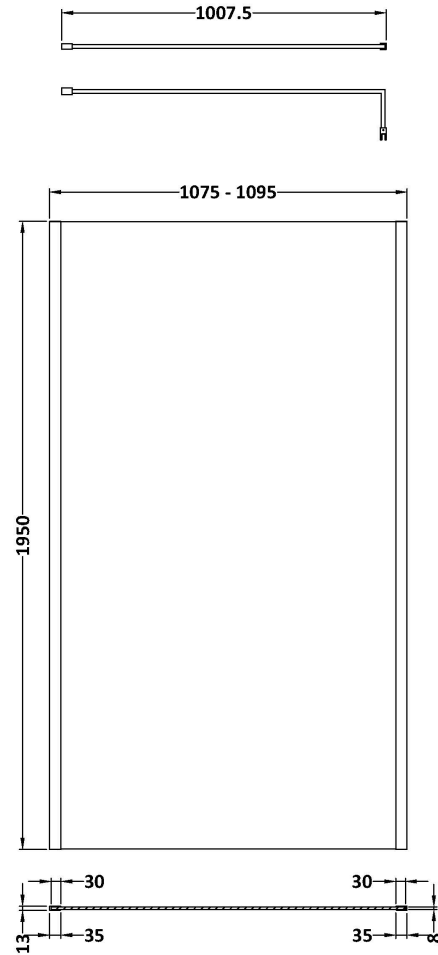

### Packaging Details

Barcode: 5056462638164

Sales Code: WRSB1100G

Description: Glass Only 1100 X 1950 X 8mm

**Product Dimensions**

Height (mm):	1950
Width (mm):	1100
Depth (mm):	8
Nett Weight (kg):	48.8

**Packaging Dimensions**

Height (mm):	2070
Width (mm):	1150
Length (mm):	60
Gross Weight (kg):	48.8

**Packaging Data**

Box Colour:	Brown Cardboard Box - Printed
Box Qty:	1
Label Size:	100 x 50
Label Colour:	Not Applicable
Label Qty:	0

Sales Code: WRSF004U

Description: 1950 Decorative Profile Undrilled Black

**Product Dimensions**

Height (mm):	1950
Width (mm):	34
Depth (mm):	13
Nett Weight (kg):	1.01

**Packaging Dimensions**

Height (mm):	400
Width (mm):	50
Length (mm):	1970
Gross Weight (kg):	1.42

### Product Dimensions

Height (mm):	15
Width (mm):	150
Depth (mm):	1000
Nett Weight (kg):	0.67