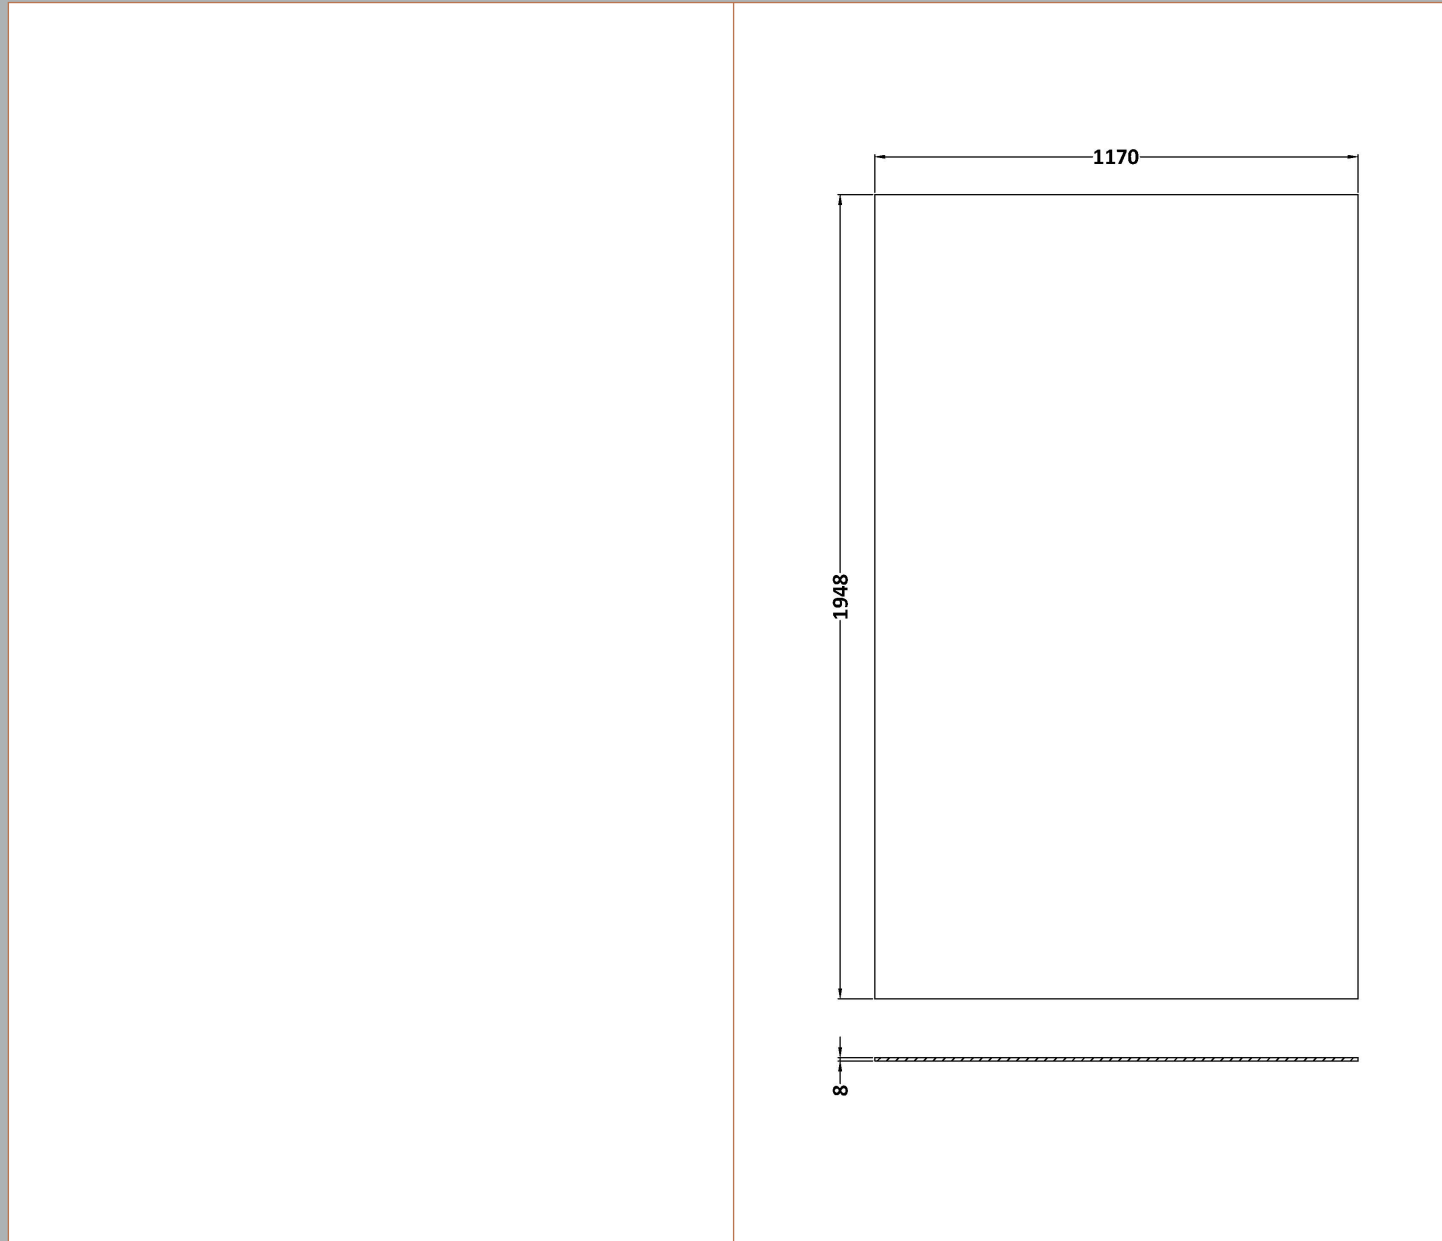

**Sales Code:** WRSOBP12

**Description:** 1200 Wetroom Screen Outer Frame 1950X8mm

**Packaging Details**

Barcode: 5056462638171

Sales Code: WRSB1200G

Description: Glass Only 1200 X 1950 X 8mm

**Product Dimensions**

Height (mm):	1950
Width (mm):	1200
Depth (mm):	8
Nett Weight (kg):	50.4

**Packaging Dimensions**

Height (mm):	65
Width (mm):	1250
Length (mm):	2010
Gross Weight (kg):	50.4

**Packaging Data**

Box Colour:	Brown Cardboard Box - Printed
Box Qty:	1
Label Size:	100 x 50
Label Colour:	Not Applicable
Label Qty:	0

**Outer Box Dimensions (If Applicable)**

Height (mm):	
Width (mm):	
Depth (mm):	
Length (mm):	
Gross Weight (kg):	
Barcode:	5056462620770

**Product Details**

Country of Origin:	China
Fitting Instruction:	No
CE & UKCA:	Yes
Profile Material:	
Profile Finish:	Not Applicable
Adjustments (mm):	N/A
Entry Width (mm):	N/A
Swing In Dim (mm):	N/A
Swing Out Dim (mm):	N/A
Radius (mm):	Not Applicable
Glass Thickness (mm):	8
Easy Fit:	No
Easy Clean:	No
Handle Style:	Not Applicable
Handle Material:	Not Applicable
Enclosure Design:	Frameless
Wheel Type:	Not Applicable
Support Bar Included:	Support Bar Not Included
Extras:	None

Sales Code: WRSF004U

Description: 1950 Decorative Profile Undrilled Black

**Product Dimensions**

Height (mm):	1950
Width (mm):	34
Depth (mm):	13
Nett Weight (kg):	1.01

**Packaging Dimensions**

Height (mm):	400
Width (mm):	50
Length (mm):	1970
Gross Weight (kg):	1.42