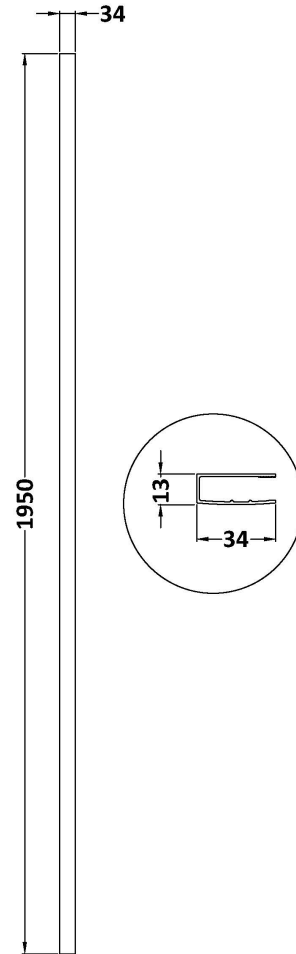

Height (mm):	1950
Width (mm):	1200
Depth (mm):	8
Nett Weight (kg):	50.4

**Packaging Dimensions**

Height (mm):	65
Width (mm):	1250
Length (mm):	2010
Gross Weight (kg):	50.4

**Packaging Data**

Box Colour:	Brown Cardboard Box - Printed
Box Qty:	1
Label Size:	100 x 50
Label Colour:	Not Applicable
Label Qty:	0

**Outer Box Dimensions (If Applicable)**

Height (mm):	
Width (mm):	
Depth (mm):	
Length (mm):	
Gross Weight (kg):	
Barcode:	5056462620770

**Product Details**

Country of Origin:	China
Fitting Instruction:	No
CE & UKCA:	Yes
Profile Material:	
Profile Finish:	Not Applicable
Adjustments (mm):	N/A
Entry Width (mm):	N/A
Swing In Dim (mm):	N/A
Swing Out Dim (mm):	N/A
Radius (mm):	Not Applicable
Glass Thickness (mm):	8
Easy Fit:	No
Easy Clean:	No
Handle Style:	Not Applicable
Handle Material:	Not Applicable
Enclosure Design:	Frameless
Wheel Type:	Not Applicable
Support Bar Included:	Support Bar Not Included
Extras:	None

Sales Code: WRSF004

Description: 1950 Wetroom Wall Channel Black

**Product Dimensions**

Height (mm):	1950
Width (mm):	34
Depth (mm):	13
Nett Weight (kg):	1.01

**Packaging Dimensions**

Height (mm):	400
Width (mm):	50
Length (mm):	1970
Gross Weight (kg):	1.42

Sales Code: WRSF004U

Description: 1950 Decorative Profile Undrilled Black

**Product Dimensions**

Height (mm):	1950
Width (mm):	34
Depth (mm):	13
Nett Weight (kg):	1.01

**Packaging Dimensions**

Height (mm):	400
Width (mm):	50
Length (mm):	1970
Gross Weight (kg):	1.42