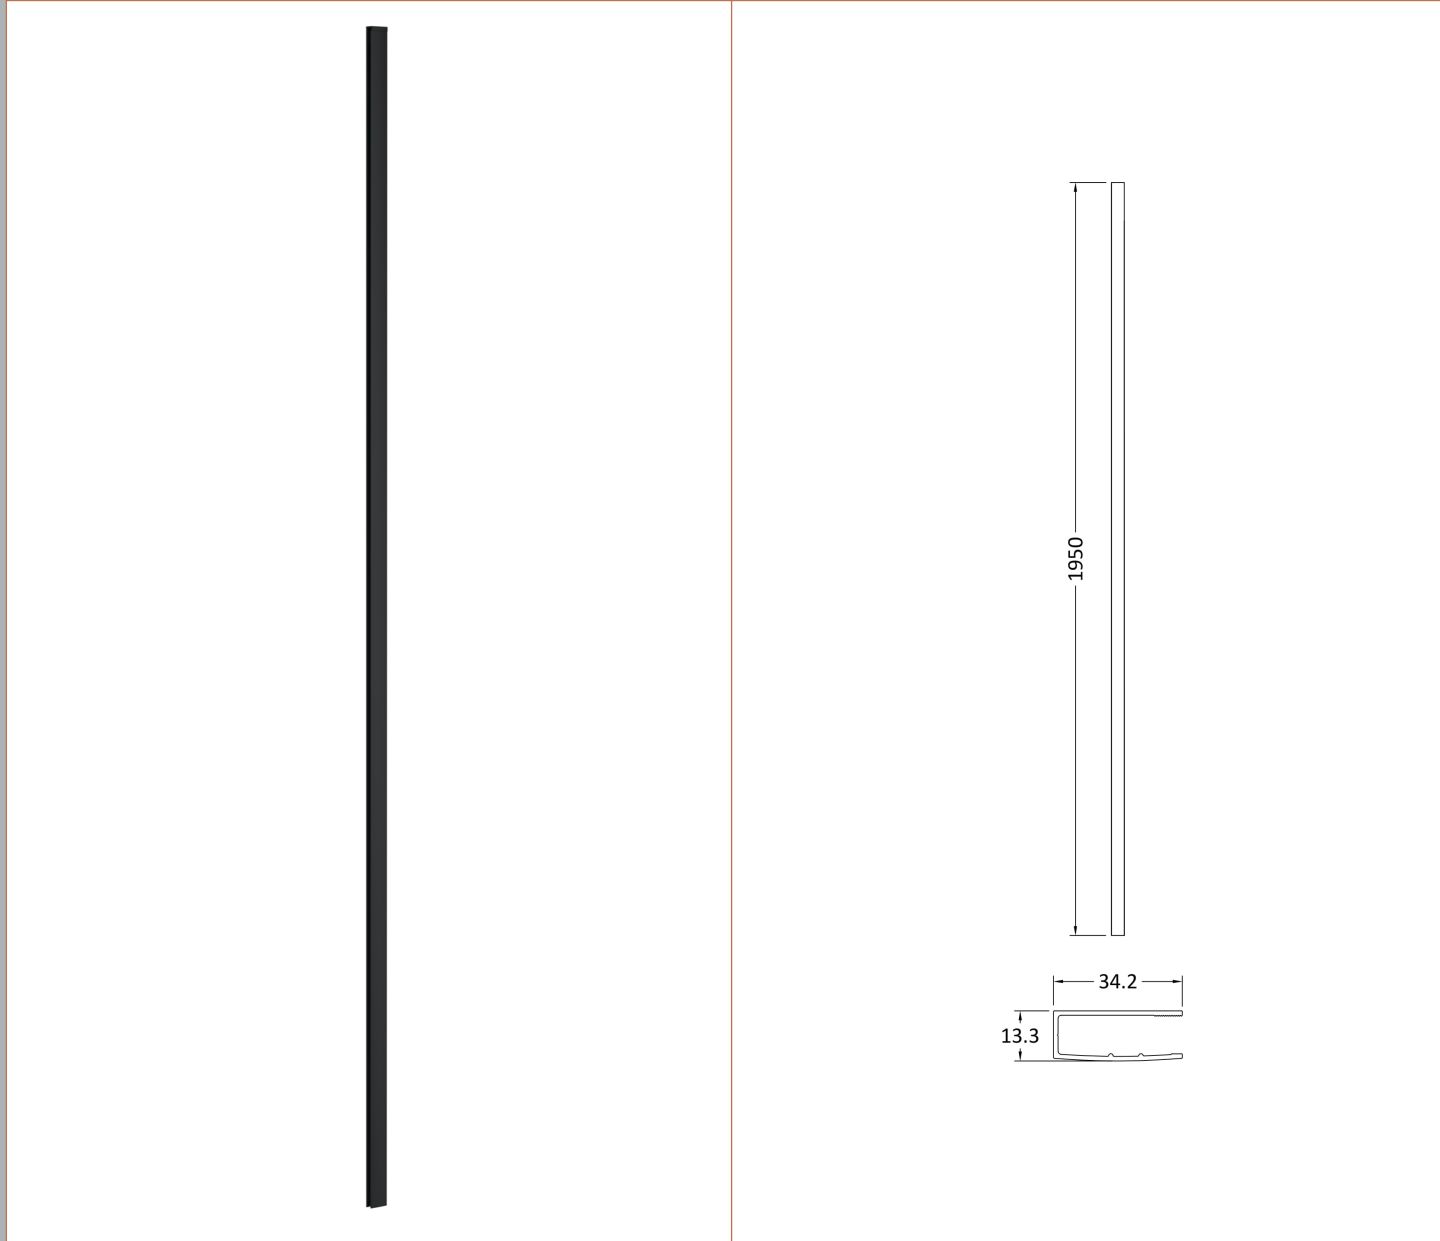

**Outer Box Dimensions (If Applicable)**

Height (mm):	
Width (mm):	
Depth (mm):	
Length (mm):	
Gross Weight (kg):	
Barcode:	5056462620770

**Product Details**

Country of Origin:	China
Fitting Instruction:	No
CE & UKCA:	Yes
Profile Material:	
Profile Finish:	Not Applicable
Adjustments (mm):	N/A
Entry Width (mm):	N/A
Swing In Dim (mm):	N/A
Swing Out Dim (mm):	N/A
Radius (mm):	Not Applicable
Glass Thickness (mm):	8
Easy Fit:	No
Easy Clean:	No
Handle Style:	Not Applicable
Handle Material:	Not Applicable
Enclosure Design:	Frameless
Wheel Type:	Not Applicable
Support Bar Included:	Support Bar Not Included
Extras:	None

Sales Code: WRSF004

Description: 1950 Wetroom Wall Channel Black

**Product Dimensions**

Height (mm):	1950
Width (mm):	34
Depth (mm):	13
Nett Weight (kg):	1.01

**Packaging Dimensions**

Height (mm):	400
Width (mm):	50
Length (mm):	1970
Gross Weight (kg):	1.42

**Packaging Data**

Box Colour:	Brown Cardboard Box - Printed
Box Qty:	1
Label Size:	100 x 50
Label Colour:	White Label
Label Qty:	1

**Outer Box Dimensions (If Applicable)**

Height (mm):	
Width (mm):	
Depth (mm):	
Length (mm):	
Gross Weight (kg):	
Barcode:	5056211807643

Sales Code: WRSF004U

Description: 1950 Decorative Profile Undrilled Black

**Product Dimensions**

Height (mm):	1950
Width (mm):	34
Depth (mm):	13
Nett Weight (kg):	1.01

**Packaging Dimensions**

Height (mm):	400
Width (mm):	50
Length (mm):	1970
Gross Weight (kg):	1.42