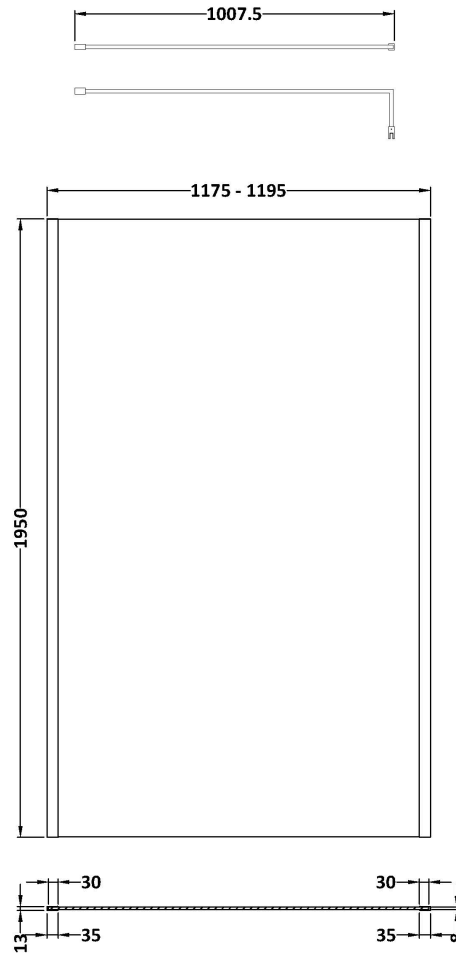

Sales Code: WRSOBP12

Description: 1200 Wetroom Screen Outer Frame 1950X8mm

Packaging Details

Barcode: 5056462638171