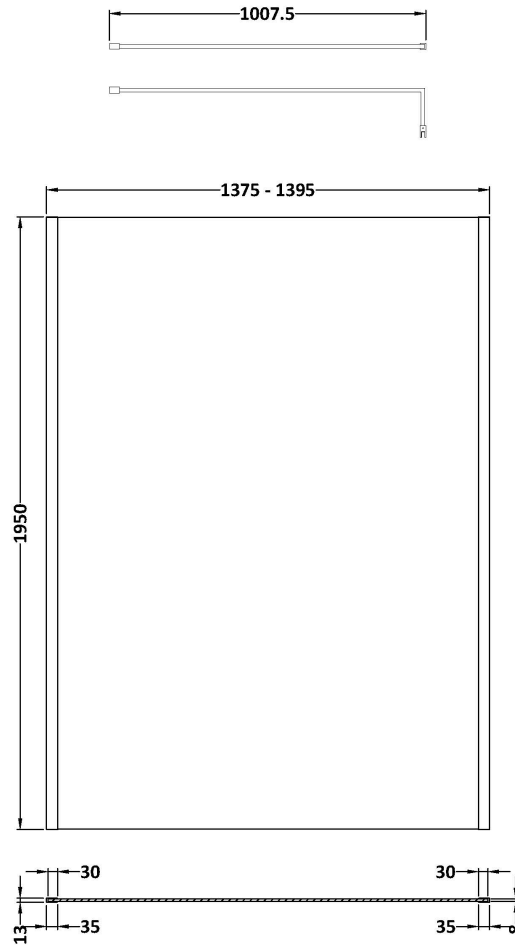

Sales Code: WRSOBP14

Description: 1400 Wetroom Screen Outer Frame 1950X8mm

Packaging Details

Barcode: 5056462638188

Sales Code: WRSB1400G

Description: Glass Only 1400 X 1950 X 8mm

Product Dimensions

Height (mm):	1950
Width (mm):	1400
Depth (mm):	8
Nett Weight (kg):	58.3

Packaging Dimensions

Height (mm):	65
Width (mm):	1485
Length (mm):	2010
Gross Weight (kg):	58.3

Packaging Data

Box Colour:	Brown Cardboard Box - Printed
Box Qty:	1
Label Size:	100 x 50
Label Colour:	Not Applicable
Label Qty:	0

Outer Box Dimensions (If Applicable)

Height (mm):	
Width (mm):	
Depth (mm):	
Length (mm):	
Gross Weight (kg):	
Barcode:	5056462620787

Product Details

Country of Origin:	China
Fitting Instruction:	No
CE & UKCA:	Yes
Profile Material:	
Profile Finish:	Not Applicable
Adjustments (mm):	N/A
Entry Width (mm):	N/A
Swing In Dim (mm):	N/A
Swing Out Dim (mm):	N/A
Radius (mm):	Not Applicable
Glass Thickness (mm):	8
Easy Fit:	No
Easy Clean:	No
Handle Style:	Not Applicable
Handle Material:	Not Applicable
Enclosure Design:	Frameless
Wheel Type:	Not Applicable
Support Bar Included:	Support Bar Not Included
Extras:	None

Sales Code: WRSF004U

Description: 1950 Decorative Profile Undrilled Black

Product Dimensions

Height (mm):	1950
Width (mm):	34
Depth (mm):	13
Nett Weight (kg):	1.01

Packaging Dimensions

Height (mm):	400
Width (mm):	50
Length (mm):	1970
Gross Weight (kg):	1.42