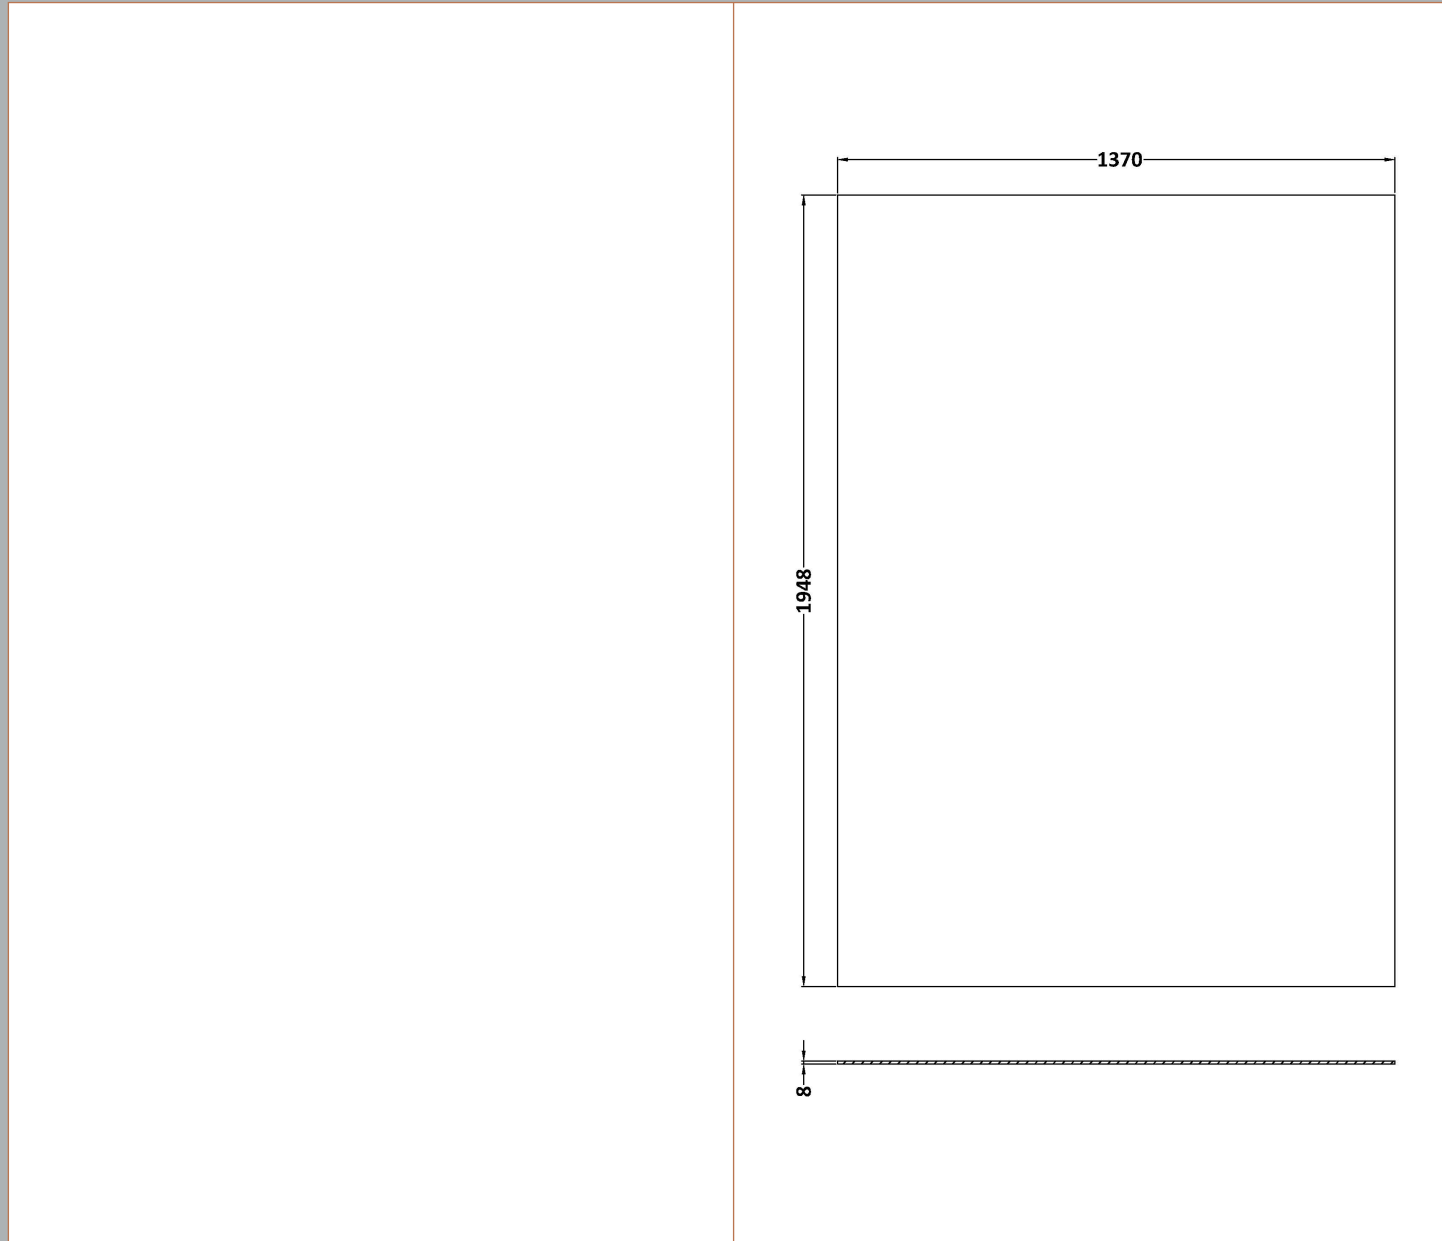

Sales Code: WRSOBP14

Description: 1400 Wetroom Screen Outer Frame 1950X8mm

Packaging Details

Barcode: 5056462638188

Sales Code: WRSB1400G

Description: Glass Only 1400 X 1950 X 8mm

Product Dimensions

Height (mm):	1950
Width (mm):	1400
Depth (mm):	8
Nett Weight (kg):	58.3

Packaging Dimensions

Height (mm):	65
Width (mm):	1485
Length (mm):	2010
Gross Weight (kg):	58.3

Packaging Data

Box Colour:	Brown Cardboard Box - Printed
Box Qty:	1
Label Size:	100 x 50
Label Colour:	Not Applicable
Label Qty:	0

Outer Box Dimensions (If Applicable)

Height (mm):	
Width (mm):	
Depth (mm):	
Length (mm):	
Gross Weight (kg):	
Barcode:	5056462620787

Product Details

Country of Origin:	China
Fitting Instruction:	No
CE & UKCA:	Yes
Profile Material:	
Profile Finish:	Not Applicable
Adjustments (mm):	N/A
Entry Width (mm):	N/A
Swing In Dim (mm):	N/A
Swing Out Dim (mm):	N/A
Radius (mm):	Not Applicable
Glass Thickness (mm):	8
Easy Fit:	No
Easy Clean:	No
Handle Style:	Not Applicable
Handle Material:	Not Applicable
Enclosure Design:	Frameless
Wheel Type:	Not Applicable
Support Bar Included:	Support Bar Not Included
Extras:	None

Sales Code: WRSF004U

Description: 1950 Decorative Profile Undrilled Black

Product Dimensions

Height (mm):	1950
Width (mm):	34
Depth (mm):	13
Nett Weight (kg):	1.01

Packaging Dimensions

Height (mm):	400
Width (mm):	50
Length (mm):	1970
Gross Weight (kg):	1.42