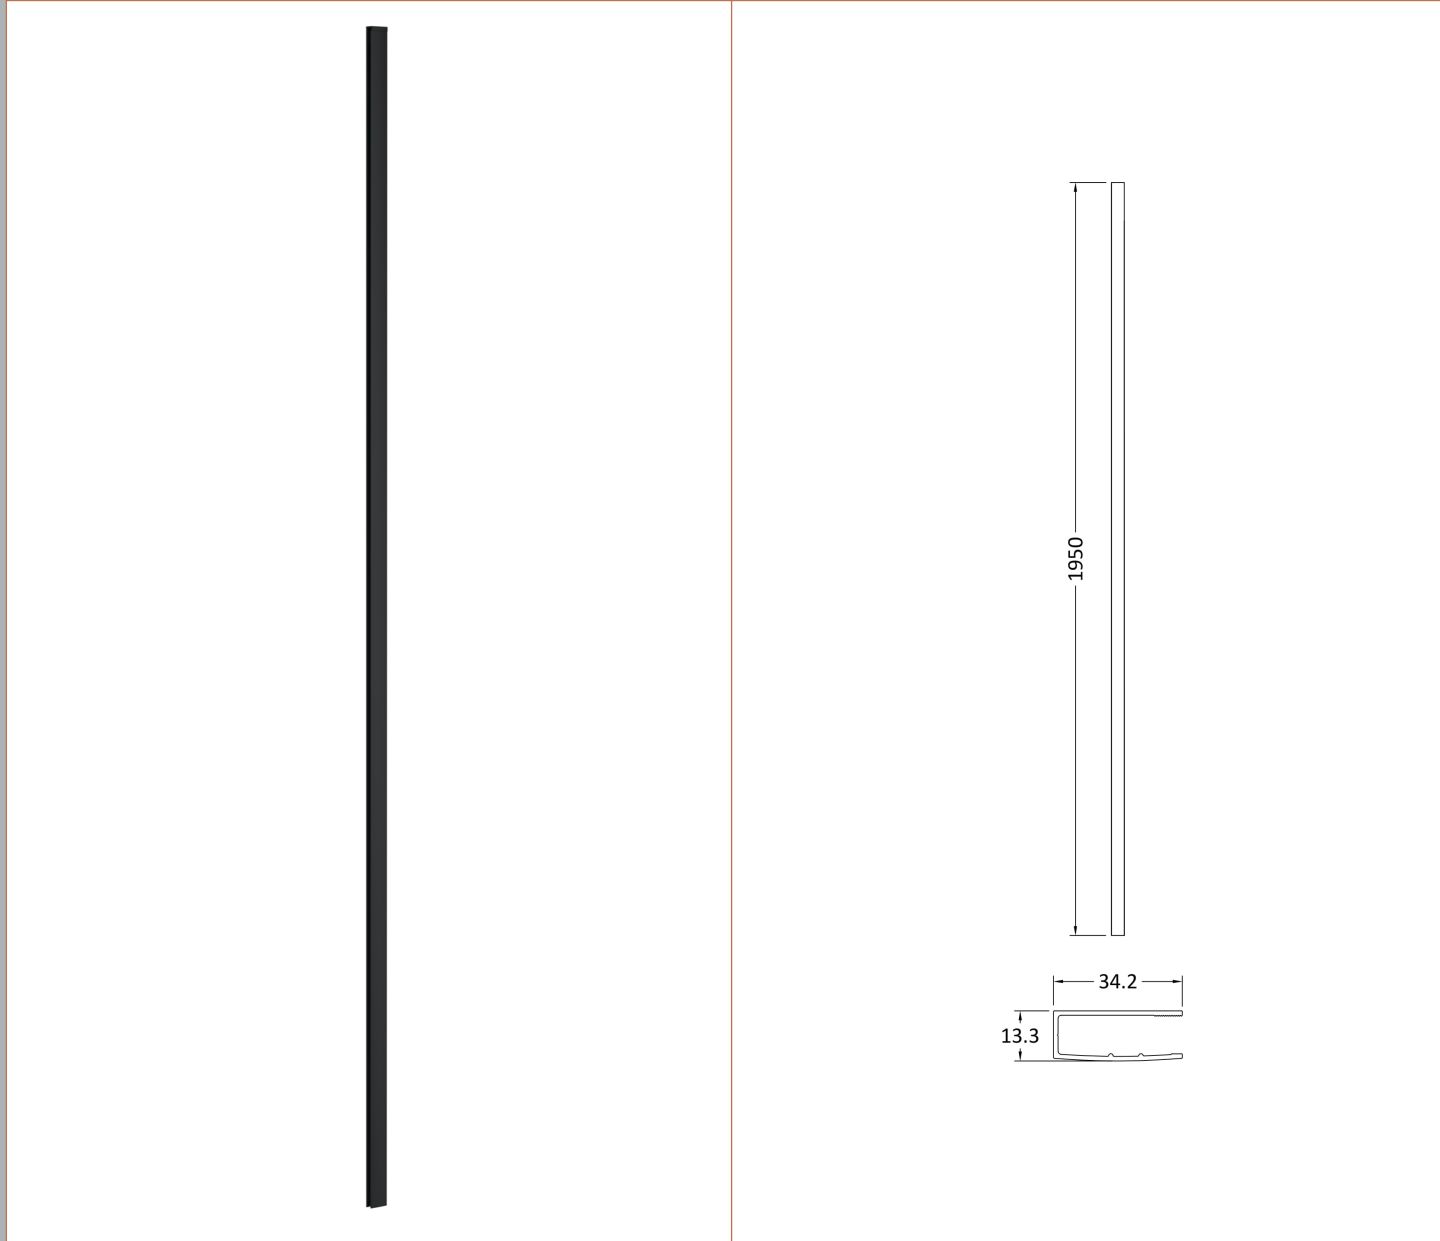

Outer Box Dimensions (If Applicable)

Height (mm):	
Width (mm):	
Depth (mm):	
Length (mm):	
Gross Weight (kg):	
Barcode:	5056462620787

Product Details

Country of Origin:	China
Fitting Instruction:	No
CE & UKCA:	Yes
Profile Material:	
Profile Finish:	Not Applicable
Adjustments (mm):	N/A
Entry Width (mm):	N/A
Swing In Dim (mm):	N/A
Swing Out Dim (mm):	N/A
Radius (mm):	Not Applicable
Glass Thickness (mm):	8
Easy Fit:	No
Easy Clean:	No
Handle Style:	Not Applicable
Handle Material:	Not Applicable
Enclosure Design:	Frameless
Wheel Type:	Not Applicable
Support Bar Included:	Support Bar Not Included
Extras:	None

Sales Code: WRSF004

Description: 1950 Wetroom Wall Channel Black

Product Dimensions

Height (mm):	1950
Width (mm):	34
Depth (mm):	13
Nett Weight (kg):	1.01

Packaging Dimensions

Height (mm):	400
Width (mm):	50
Length (mm):	1970
Gross Weight (kg):	1.42

Product Details

Country of Origin:	China
Fitting Instruction:	No
CE & UKCA:	N/A
Profile Material:	Aluminium
Profile Finish:	Matt Black
Adjustments (mm):	18mm
Entry Width (mm):	N/A
Swing In Dim (mm):	N/A
Swing Out Dim (mm):	N/A
Radius (mm):	Not Applicable
Glass Thickness (mm):	
Easy Fit:	Not Applicable
Easy Clean:	Not Applicable
Handle Style:	Not Applicable
Handle Material:	Not Applicable
Enclosure Design:	Not Applicable
Wheel Type:	Not Applicable
Support Bar Included:	Support Bar Not Included
Extras:	None

Sales Code: WRSF004U

Description: 1950 Decorative Profile Undrilled Black

Product Dimensions

Height (mm):	1950
Width (mm):	34
Depth (mm):	13
Nett Weight (kg):	1.01

Packaging Dimensions

Height (mm):	400
Width (mm):	50
Length (mm):	1970
Gross Weight (kg):	1.42