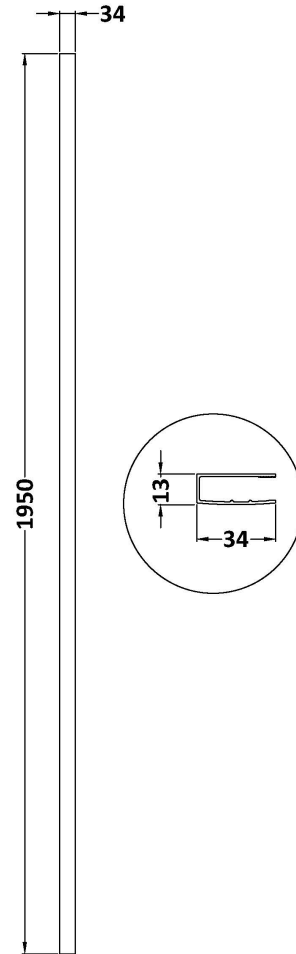

Packaging Dimensions

Height (mm):	65
Width (mm):	1485
Length (mm):	2010
Gross Weight (kg):	58.3

Packaging Data

Box Colour:	Brown Cardboard Box - Printed
Box Qty:	1
Label Size:	100 x 50
Label Colour:	Not Applicable
Label Qty:	0

Outer Box Dimensions (If Applicable)

Height (mm):	
Width (mm):	
Depth (mm):	
Length (mm):	
Gross Weight (kg):	
Barcode:	5056462620787

Product Details

Country of Origin:	China
Fitting Instruction:	No
CE & UKCA:	Yes
Profile Material:	
Profile Finish:	Not Applicable
Adjustments (mm):	N/A
Entry Width (mm):	N/A
Swing In Dim (mm):	N/A
Swing Out Dim (mm):	N/A
Radius (mm):	Not Applicable
Glass Thickness (mm):	8
Easy Fit:	No
Easy Clean:	No
Handle Style:	Not Applicable
Handle Material:	Not Applicable
Enclosure Design:	Frameless
Wheel Type:	Not Applicable
Support Bar Included:	Support Bar Not Included
Extras:	None

Sales Code: WRSF004

Description: 1950 Wetroom Wall Channel Black

Product Dimensions

Height (mm):	1950
Width (mm):	34
Depth (mm):	13
Nett Weight (kg):	1.01

Packaging Dimensions

Height (mm):	400
Width (mm):	50
Length (mm):	1970
Gross Weight (kg):	1.42

Sales Code: WRSF004U

Description: 1950 Decorative Profile Undrilled Black

Product Dimensions

Height (mm):	1950
Width (mm):	34
Depth (mm):	13
Nett Weight (kg):	1.01

Packaging Dimensions

Height (mm):	400
Width (mm):	50
Length (mm):	1970
Gross Weight (kg):	1.42