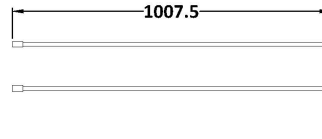

Sales Code: WRSOBP70

Description: 700 Wetroom Screen Outer Frame 1950X8mm

Packaging Details

Barcode: 5056462638119