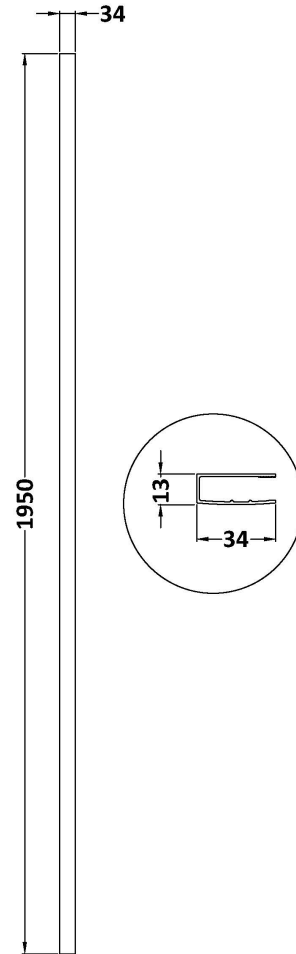

Sales Code: WRSF004

Description: 1950 Wetroom Wall Channel Black

Product Dimensions

Height (mm):	1950
Width (mm):	34
Depth (mm):	13
Nett Weight (kg):	1.01

Packaging Dimensions

Height (mm):	400
Width (mm):	50
Length (mm):	1970
Gross Weight (kg):	1.42

Packaging Data

Box Colour:	Brown Cardboard Box - Printed
Box Qty:	1
Label Size:	100 x 50
Label Colour:	White Label
Label Qty:	1

Outer Box Dimensions (If Applicable)

Height (mm):	
Width (mm):	
Depth (mm):	
Length (mm):	
Gross Weight (kg):	
Barcode:	5056211807643

Product Details

Country of Origin:	China
Fitting Instruction:	No
CE & UKCA:	N/A
Profile Material:	Aluminium
Profile Finish:	Matt Black
Adjustments (mm):	18mm
Entry Width (mm):	N/A
Swing In Dim (mm):	N/A
Swing Out Dim (mm):	N/A
Radius (mm):	Not Applicable
Glass Thickness (mm):	
Easy Fit:	Not Applicable
Easy Clean:	Not Applicable
Handle Style:	Not Applicable
Handle Material:	Not Applicable
Enclosure Design:	Not Applicable
Wheel Type:	Not Applicable
Support Bar Included:	Support Bar Not Included
Extras:	None