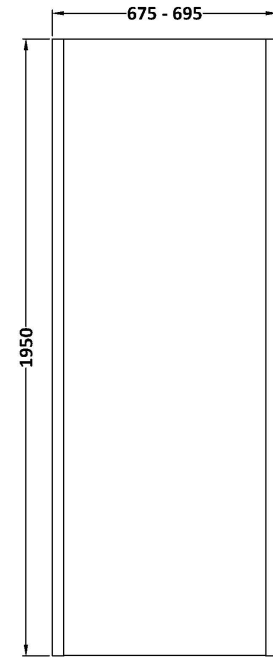

**Sales Code:** WRSOBP70

**Description:** 700 Wetroom Screen Outer Frame 1950X8mm

**Packaging Details**

Barcode: 5056462638119

Sales Code: WRSB700G

Description: Glass Only 700 X 1950 X 8mm

### Product Dimensions

Height (mm):	1950
Width (mm):	700
Depth (mm):	8
Nett Weight (kg):	29.44

### Packaging Dimensions

Height (mm):	65
Width (mm):	730
Length (mm):	2010
Gross Weight (kg):	29.44

### Outer Box Dimensions (If Applicable)

Height (mm):	
Width (mm):	
Depth (mm):	
Length (mm):	
Gross Weight (kg):	
Barcode:	5056462620718