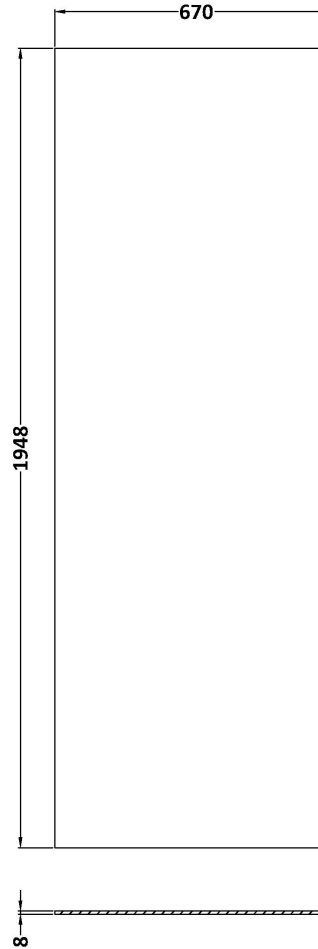

### Product Dimensions

Height (mm):	1950
Width (mm):	700
Depth (mm):	8
Nett Weight (kg):	29.44

### Packaging Dimensions

Height (mm):	65
Width (mm):	730
Length (mm):	2010
Gross Weight (kg):	29.44

### Outer Box Dimensions (If Applicable)

Height (mm):	
Width (mm):	
Depth (mm):	
Length (mm):	
Gross Weight (kg):	
Barcode:	5056462620718

**Sales Code:** WRSF004U

**Description:** 1950 Decorative Profile Undrilled Black

**Product Dimensions**

Height (mm):	1950
Width (mm):	34
Depth (mm):	13
Nett Weight (kg):	1.01

**Packaging Dimensions**

Height (mm):	400
Width (mm):	50
Length (mm):	1970
Gross Weight (kg):	1.42