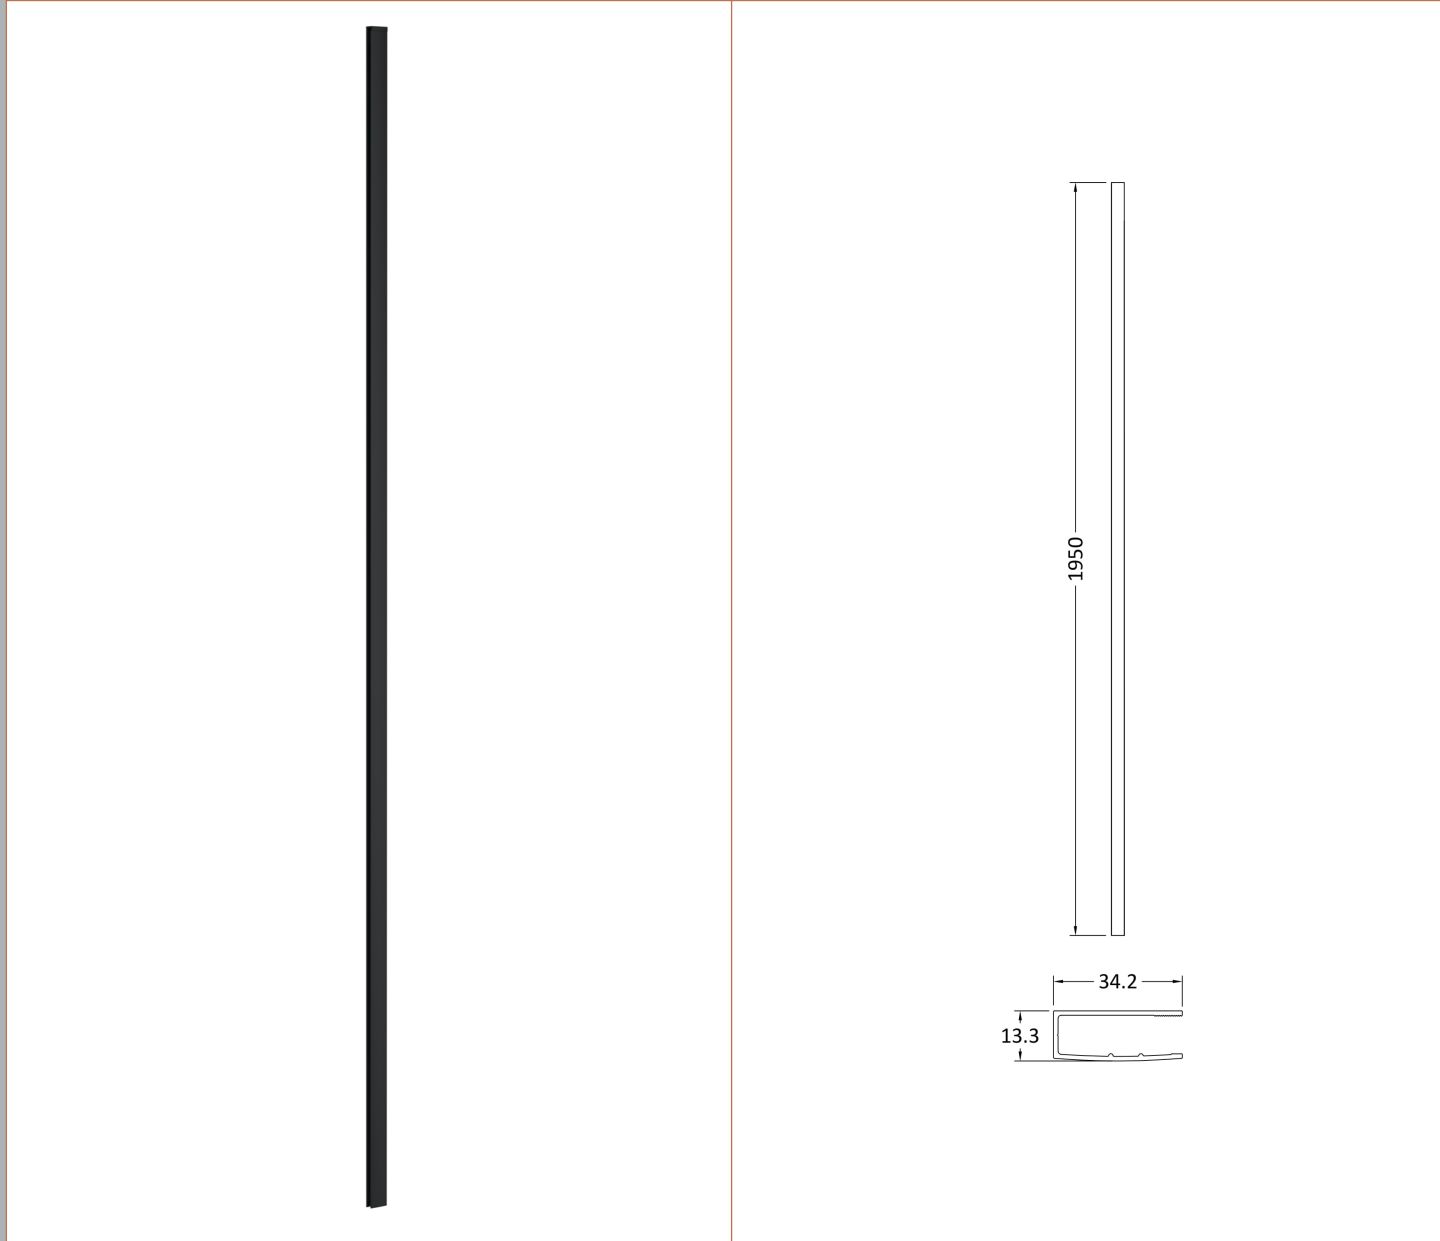

### Product Dimensions

Height (mm):	1950
Width (mm):	700
Depth (mm):	8
Nett Weight (kg):	29.44

Sales Code: WRSF004

Description: 1950 Wetroom Wall Channel Black

**Product Dimensions**

Height (mm):	1950
Width (mm):	34
Depth (mm):	13
Nett Weight (kg):	1.01

**Packaging Dimensions**

Height (mm):	400
Width (mm):	50
Length (mm):	1970
Gross Weight (kg):	1.42

**Product Details**

Country of Origin:	China
Fitting Instruction:	No
CE & UKCA:	N/A
Profile Material:	Aluminium
Profile Finish:	Matt Black
Adjustments (mm):	18mm
Entry Width (mm):	N/A
Swing In Dim (mm):	N/A
Swing Out Dim (mm):	N/A
Radius (mm):	Not Applicable
Glass Thickness (mm):	
Easy Fit:	Not Applicable
Easy Clean:	Not Applicable
Handle Style:	Not Applicable
Handle Material:	Not Applicable
Enclosure Design:	Not Applicable
Wheel Type:	Not Applicable
Support Bar Included:	Support Bar Not Included
Extras:	None

**Sales Code:** WRSF004U

**Description:** 1950 Decorative Profile Undrilled Black

**Product Dimensions**

Height (mm):	1950
Width (mm):	34
Depth (mm):	13
Nett Weight (kg):	1.01

**Packaging Dimensions**

Height (mm):	400
Width (mm):	50
Length (mm):	1970
Gross Weight (kg):	1.42