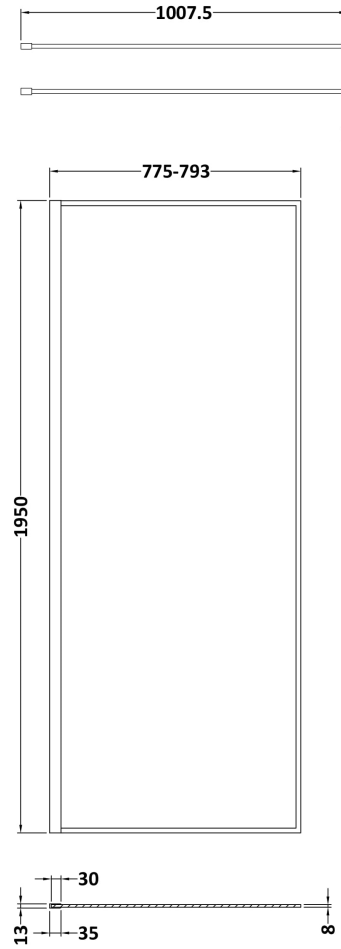

Sales Code: WRSOBP80

Description: 800 Wetroom Screen Outer Frame 1950X8mm

Packaging Details

Barcode: 5056462638133

Sales Code: WRSB800G

Description: Glass Only 800 X 1950 X 8mm

Product Dimensions

Height (mm):	1950
Width (mm):	800
Depth (mm):	8
Nett Weight (kg):	34.36

Packaging Dimensions

Height (mm):	65
Width (mm):	830
Length (mm):	2010
Gross Weight (kg):	34.36

Packaging Data

Box Colour:	Brown Cardboard Box - Printed
Box Qty:	1
Label Size:	100 x 50
Label Colour:	Not Applicable
Label Qty:	0

Outer Box Dimensions (If Applicable)

Height (mm):	
Width (mm):	
Depth (mm):	
Length (mm):	
Gross Weight (kg):	
Barcode:	5056462620732

Product Details

Country of Origin:	China
Fitting Instruction:	No
CE & UKCA:	Yes
Profile Material:	
Profile Finish:	Not Applicable
Adjustments (mm):	N/A
Entry Width (mm):	N/A
Swing In Dim (mm):	N/A
Swing Out Dim (mm):	N/A
Radius (mm):	Not Applicable
Glass Thickness (mm):	8
Easy Fit:	No
Easy Clean:	No
Handle Style:	Not Applicable
Handle Material:	Not Applicable
Enclosure Design:	Frameless
Wheel Type:	Not Applicable
Support Bar Included:	Support Bar Not Included
Extras:	None

Sales Code: WRSF004

Description: 1950 Wetroom Wall Channel Black

Product Dimensions

Height (mm):	1950
Width (mm):	34
Depth (mm):	13
Nett Weight (kg):	1.01

Packaging Dimensions

Height (mm):	400
Width (mm):	50
Length (mm):	1970
Gross Weight (kg):	1.42