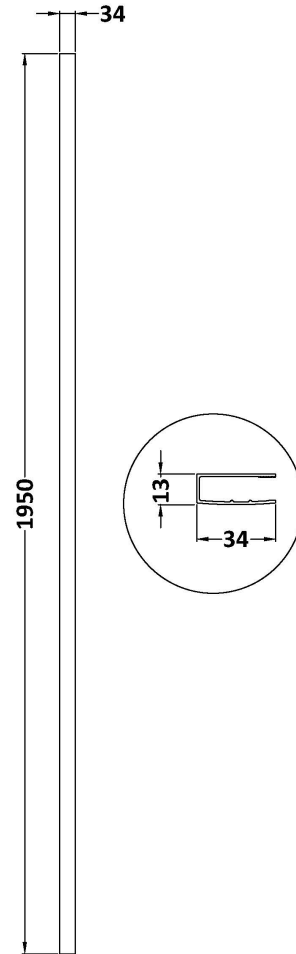

Packaging Dimensions

Height (mm):	65
Width (mm):	830
Length (mm):	2010
Gross Weight (kg):	34.36

Packaging Data

Box Colour:	Brown Cardboard Box - Printed
Box Qty:	1
Label Size:	100 x 50
Label Colour:	Not Applicable
Label Qty:	0

Outer Box Dimensions (If Applicable)

Height (mm):	
Width (mm):	
Depth (mm):	
Length (mm):	
Gross Weight (kg):	
Barcode:	5056462620732

Product Details

Country of Origin:	China
Fitting Instruction:	No
CE & UKCA:	Yes
Profile Material:	
Profile Finish:	Not Applicable
Adjustments (mm):	N/A
Entry Width (mm):	N/A
Swing In Dim (mm):	N/A
Swing Out Dim (mm):	N/A
Radius (mm):	Not Applicable
Glass Thickness (mm):	8
Easy Fit:	No
Easy Clean:	No
Handle Style:	Not Applicable
Handle Material:	Not Applicable
Enclosure Design:	Frameless
Wheel Type:	Not Applicable
Support Bar Included:	Support Bar Not Included
Extras:	None

Sales Code: WRSF004

Description: 1950 Wetroom Wall Channel Black

Product Dimensions

Height (mm):	1950
Width (mm):	34
Depth (mm):	13
Nett Weight (kg):	1.01

Packaging Dimensions

Height (mm):	400
Width (mm):	50
Length (mm):	1970
Gross Weight (kg):	1.42

Sales Code: WRSF004U

Description: 1950 Decorative Profile Undrilled Black

Product Dimensions

Height (mm):	1950
Width (mm):	34
Depth (mm):	13
Nett Weight (kg):	1.01

Packaging Dimensions

Height (mm):	400
Width (mm):	50
Length (mm):	1970
Gross Weight (kg):	1.42