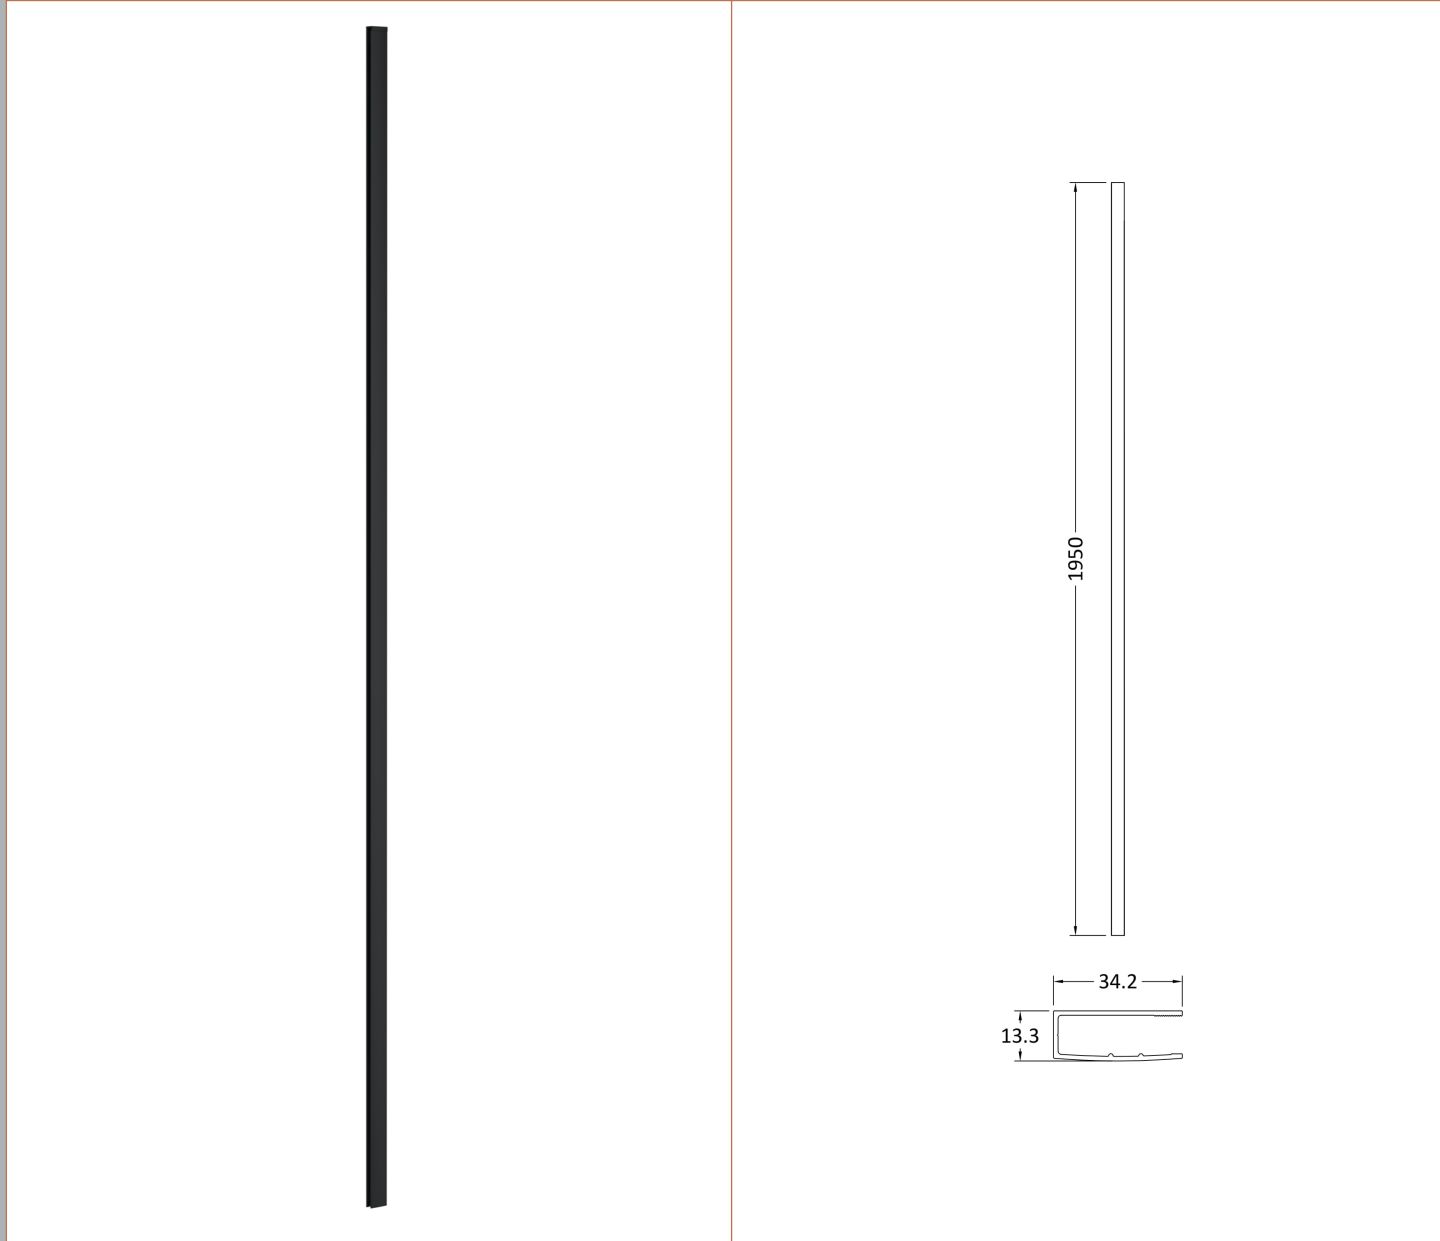

Outer Box Dimensions (If Applicable)

Height (mm):	
Width (mm):	
Depth (mm):	
Length (mm):	
Gross Weight (kg):	
Barcode:	5056462620732

Product Details

Country of Origin:	China
Fitting Instruction:	No
CE & UKCA:	Yes
Profile Material:	
Profile Finish:	Not Applicable
Adjustments (mm):	N/A
Entry Width (mm):	N/A
Swing In Dim (mm):	N/A
Swing Out Dim (mm):	N/A
Radius (mm):	Not Applicable
Glass Thickness (mm):	8
Easy Fit:	No
Easy Clean:	No
Handle Style:	Not Applicable
Handle Material:	Not Applicable
Enclosure Design:	Frameless
Wheel Type:	Not Applicable
Support Bar Included:	Support Bar Not Included
Extras:	None

Sales Code: WRSF004

Description: 1950 Wetroom Wall Channel Black

Product Dimensions

Height (mm):	1950
Width (mm):	34
Depth (mm):	13
Nett Weight (kg):	1.01

Packaging Dimensions

Height (mm):	400
Width (mm):	50
Length (mm):	1970
Gross Weight (kg):	1.42

Product Details

Country of Origin:	China
Fitting Instruction:	No
CE & UKCA:	N/A
Profile Material:	Aluminium
Profile Finish:	Matt Black
Adjustments (mm):	18mm
Entry Width (mm):	N/A
Swing In Dim (mm):	N/A
Swing Out Dim (mm):	N/A
Radius (mm):	Not Applicable
Glass Thickness (mm):	
Easy Fit:	Not Applicable
Easy Clean:	Not Applicable
Handle Style:	Not Applicable
Handle Material:	Not Applicable
Enclosure Design:	Not Applicable
Wheel Type:	Not Applicable
Support Bar Included:	Support Bar Not Included
Extras:	None

Sales Code: WRSF004U

Description: 1950 Decorative Profile Undrilled Black

Product Dimensions

Height (mm):	1950
Width (mm):	34
Depth (mm):	13
Nett Weight (kg):	1.01

Packaging Dimensions

Height (mm):	400
Width (mm):	50
Length (mm):	1970
Gross Weight (kg):	1.42