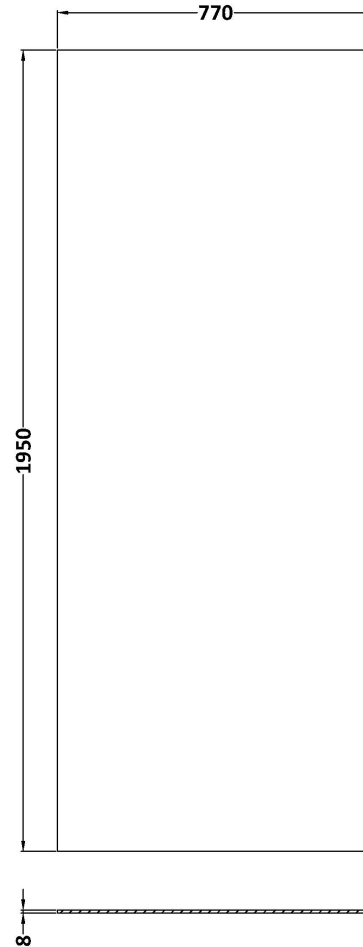

Sales Code: WRSOBP80

Description: 800 Wetroom Screen Outer Frame 1950X8mm

Packaging Details

Barcode: 5056462638133

Sales Code: WRSB800G

Description: Glass Only 800 X 1950 X 8mm

Product Dimensions

Height (mm):	1950
Width (mm):	800
Depth (mm):	8
Nett Weight (kg):	34.36

Packaging Dimensions

Height (mm):	65
Width (mm):	830
Length (mm):	2010
Gross Weight (kg):	34.36

Packaging Data

Box Colour:	Brown Cardboard Box - Printed
Box Qty:	1
Label Size:	100 x 50
Label Colour:	Not Applicable
Label Qty:	0

Outer Box Dimensions (If Applicable)

Height (mm):	
Width (mm):	
Depth (mm):	
Length (mm):	
Gross Weight (kg):	
Barcode:	5056462620732

Product Details

Country of Origin:	China
Fitting Instruction:	No
CE & UKCA:	Yes
Profile Material:	
Profile Finish:	Not Applicable
Adjustments (mm):	N/A
Entry Width (mm):	N/A
Swing In Dim (mm):	N/A
Swing Out Dim (mm):	N/A
Radius (mm):	Not Applicable
Glass Thickness (mm):	8
Easy Fit:	No
Easy Clean:	No
Handle Style:	Not Applicable
Handle Material:	Not Applicable
Enclosure Design:	Frameless
Wheel Type:	Not Applicable
Support Bar Included:	Support Bar Not Included
Extras:	None

Sales Code: WRSF004U

Description: 1950 Decorative Profile Undrilled Black

Product Dimensions

Height (mm):	1950
Width (mm):	34
Depth (mm):	13
Nett Weight (kg):	1.01

Packaging Dimensions

Height (mm):	400
Width (mm):	50
Length (mm):	1970
Gross Weight (kg):	1.42