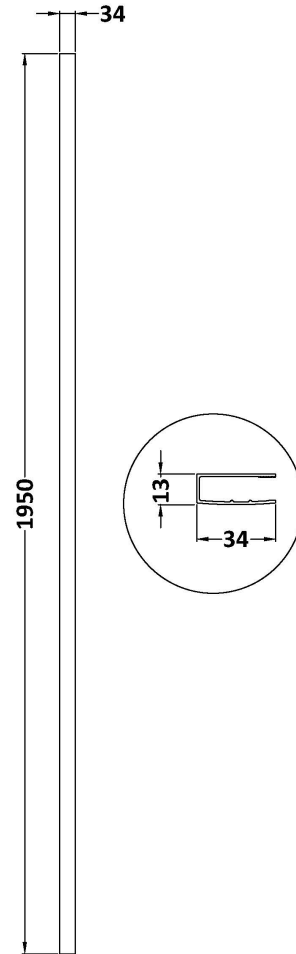

Packaging Dimensions

Height (mm):	65
Width (mm):	930
Length (mm):	2010
Gross Weight (kg):	38.24

Packaging Data

Box Colour:	Brown Cardboard Box - Printed
Box Qty:	1
Label Size:	100 x 50
Label Colour:	Not Applicable
Label Qty:	0

Outer Box Dimensions (If Applicable)

Height (mm):	
Width (mm):	
Depth (mm):	
Length (mm):	
Gross Weight (kg):	
Barcode:	5056462620749

Product Details

Country of Origin:	China
Fitting Instruction:	No
CE & UKCA:	Yes
Profile Material:	
Profile Finish:	Not Applicable
Adjustments (mm):	N/A
Entry Width (mm):	N/A
Swing In Dim (mm):	N/A
Swing Out Dim (mm):	N/A
Radius (mm):	Not Applicable
Glass Thickness (mm):	8
Easy Fit:	No
Easy Clean:	No
Handle Style:	Not Applicable
Handle Material:	Not Applicable
Enclosure Design:	Frameless
Wheel Type:	Not Applicable
Support Bar Included:	Support Bar Not Included
Extras:	None

Sales Code: WRSF004

Description: 1950 Wetroom Wall Channel Black

Product Dimensions

Height (mm):	1950
Width (mm):	34
Depth (mm):	13
Nett Weight (kg):	1.01

Packaging Dimensions

Height (mm):	400
Width (mm):	50
Length (mm):	1970
Gross Weight (kg):	1.42

Sales Code: WRSF004U

Description: 1950 Decorative Profile Undrilled Black

Product Dimensions

Height (mm):	1950
Width (mm):	34
Depth (mm):	13
Nett Weight (kg):	1.01

Packaging Dimensions

Height (mm):	400
Width (mm):	50
Length (mm):	1970
Gross Weight (kg):	1.42