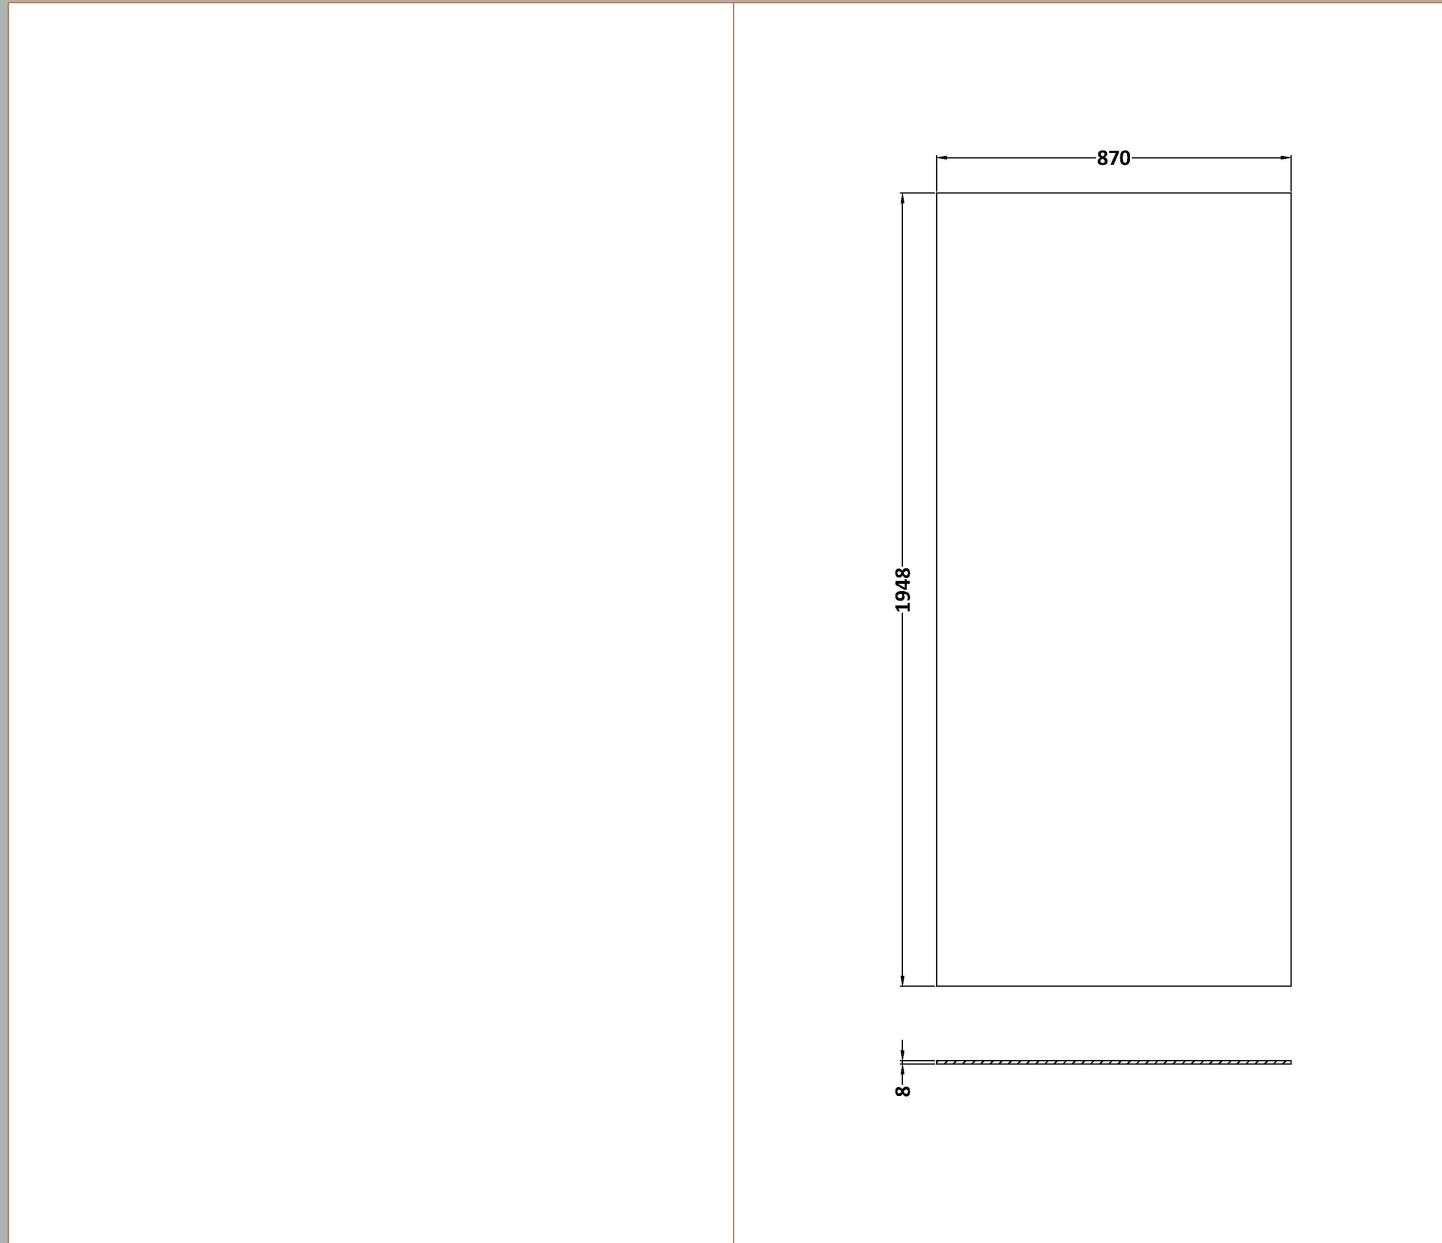

Sales Code: WRSOBP90

Description: 900 Wetroom Screen Outer Frame 1950X8mm

Packaging Details

Barcode: 5056462638140

Sales Code: WRSB900G

Description: Glass Only 900 X 1950 X 8mm

Product Dimensions

Height (mm):	1950
Width (mm):	900
Depth (mm):	8
Nett Weight (kg):	38.24

Packaging Dimensions

Height (mm):	65
Width (mm):	930
Length (mm):	2010
Gross Weight (kg):	38.24

Packaging Data

Box Colour:	Brown Cardboard Box - Printed
Box Qty:	1
Label Size:	100 x 50
Label Colour:	Not Applicable
Label Qty:	0

Outer Box Dimensions (If Applicable)

Height (mm):	
Width (mm):	
Depth (mm):	
Length (mm):	
Gross Weight (kg):	
Barcode:	5056462620749

Product Details

Country of Origin:	China
Fitting Instruction:	No
CE & UKCA:	Yes
Profile Material:	
Profile Finish:	Not Applicable
Adjustments (mm):	N/A
Entry Width (mm):	N/A
Swing In Dim (mm):	N/A
Swing Out Dim (mm):	N/A
Radius (mm):	Not Applicable
Glass Thickness (mm):	8
Easy Fit:	No
Easy Clean:	No
Handle Style:	Not Applicable
Handle Material:	Not Applicable
Enclosure Design:	Frameless
Wheel Type:	Not Applicable
Support Bar Included:	Support Bar Not Included
Extras:	None

Sales Code: WRSF004U

Description: 1950 Decorative Profile Undrilled Black

Product Dimensions

Height (mm):	1950
Width (mm):	34
Depth (mm):	13
Nett Weight (kg):	1.01

Packaging Dimensions

Height (mm):	400
Width (mm):	50
Length (mm):	1970
Gross Weight (kg):	1.42