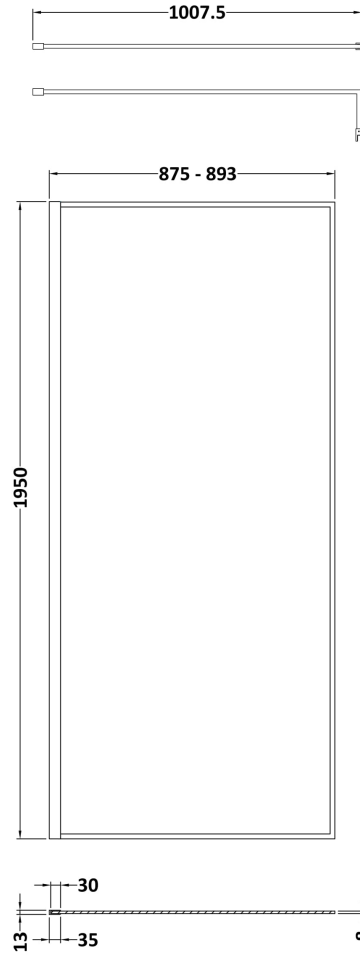

Sales Code: WRSOBP90

Description: 900 Wetroom Screen Outer Frame 1950X8mm

Packaging Details

Barcode: 5056462638140

Sales Code: WRSB900G

Description: Glass Only 900 X 1950 X 8mm

Product Dimensions

Height (mm):	1950
Width (mm):	900
Depth (mm):	8
Nett Weight (kg):	38.24

Packaging Dimensions

Height (mm):	65
Width (mm):	930
Length (mm):	2010
Gross Weight (kg):	38.24

Packaging Data

Box Colour:	Brown Cardboard Box - Printed
Box Qty:	1
Label Size:	100 x 50
Label Colour:	Not Applicable
Label Qty:	0

Outer Box Dimensions (If Applicable)

Height (mm):	
Width (mm):	
Depth (mm):	
Length (mm):	
Gross Weight (kg):	
Barcode:	5056462620749

Product Details

Country of Origin:	China
Fitting Instruction:	No
CE & UKCA:	Yes
Profile Material:	
Profile Finish:	Not Applicable
Adjustments (mm):	N/A
Entry Width (mm):	N/A
Swing In Dim (mm):	N/A
Swing Out Dim (mm):	N/A
Radius (mm):	Not Applicable
Glass Thickness (mm):	8
Easy Fit:	No
Easy Clean:	No
Handle Style:	Not Applicable
Handle Material:	Not Applicable
Enclosure Design:	Frameless
Wheel Type:	Not Applicable
Support Bar Included:	Support Bar Not Included
Extras:	None

Sales Code: WRSF004

Description: 1950 Wetroom Wall Channel Black

Product Dimensions

Height (mm):	1950
Width (mm):	34
Depth (mm):	13
Nett Weight (kg):	1.01

Packaging Dimensions

Height (mm):	400
Width (mm):	50
Length (mm):	1970
Gross Weight (kg):	1.42