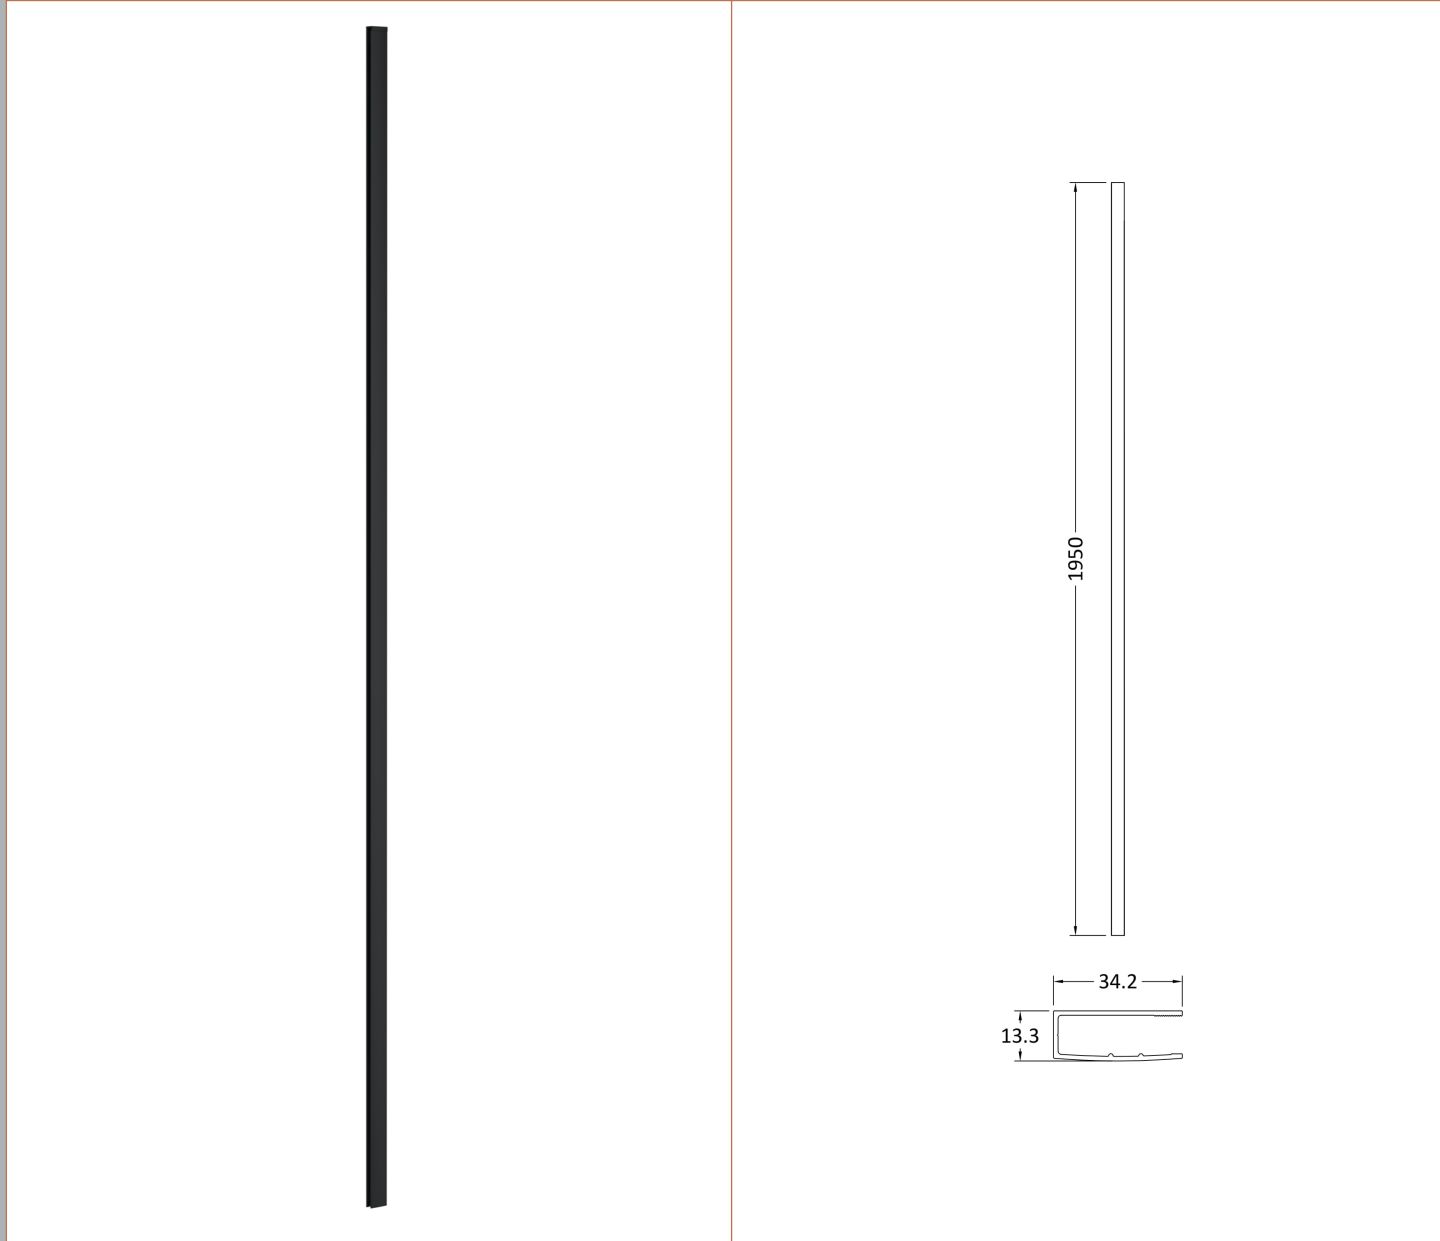

Outer Box Dimensions (If Applicable)

Height (mm):	
Width (mm):	
Depth (mm):	
Length (mm):	
Gross Weight (kg):	
Barcode:	5056462620749

Product Details

Country of Origin:	China
Fitting Instruction:	No
CE & UKCA:	Yes
Profile Material:	
Profile Finish:	Not Applicable
Adjustments (mm):	N/A
Entry Width (mm):	N/A
Swing In Dim (mm):	N/A
Swing Out Dim (mm):	N/A
Radius (mm):	Not Applicable
Glass Thickness (mm):	8
Easy Fit:	No
Easy Clean:	No
Handle Style:	Not Applicable
Handle Material:	Not Applicable
Enclosure Design:	Frameless
Wheel Type:	Not Applicable
Support Bar Included:	Support Bar Not Included
Extras:	None

Sales Code: WRSF004

Description: 1950 Wetroom Wall Channel Black

Product Dimensions

Height (mm):	1950
Width (mm):	34
Depth (mm):	13
Nett Weight (kg):	1.01

Packaging Dimensions

Height (mm):	400
Width (mm):	50
Length (mm):	1970
Gross Weight (kg):	1.42

Product Details

Country of Origin:	China
Fitting Instruction:	No
CE & UKCA:	N/A
Profile Material:	Aluminium
Profile Finish:	Matt Black
Adjustments (mm):	18mm
Entry Width (mm):	N/A
Swing In Dim (mm):	N/A
Swing Out Dim (mm):	N/A
Radius (mm):	Not Applicable
Glass Thickness (mm):	
Easy Fit:	Not Applicable
Easy Clean:	Not Applicable
Handle Style:	Not Applicable
Handle Material:	Not Applicable
Enclosure Design:	Not Applicable
Wheel Type:	Not Applicable
Support Bar Included:	Support Bar Not Included
Extras:	None

Sales Code: WRSF004U

Description: 1950 Decorative Profile Undrilled Black

Product Dimensions

Height (mm):	1950
Width (mm):	34
Depth (mm):	13
Nett Weight (kg):	1.01

Packaging Dimensions

Height (mm):	400
Width (mm):	50
Length (mm):	1970
Gross Weight (kg):	1.42