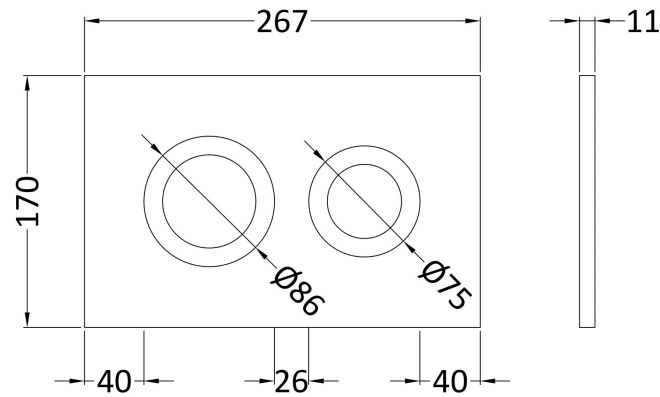

Packaging Dimensions

Height (mm):	160
Width (mm):	560
Depth (mm):	1125
Gross Weight (kg):	11.17

Packaging Data

Box Colour:	Brown Cardboard Box
Box Qty:	1
Label Size:	100 x 50
Label Colour:	White Label
Label Qty:	2

Outer Box Dimensions (If Applicable)

Height (mm):	
Width (mm):	
Length (mm):	
Depth (mm):	
Gross Weight (kg):	0
Barcode:	5056211854319

Product Details

Country of Origin:	China
Fitting Instruction:	No
CE & UKCA:	Yes
Product Material:	Stainless Steel
Heating Element Wattage:	Not Applicable
Colour/Finish:	Chrome
Product Diameter:	Not Applicable
Connection Size:	

Sales Code: XTY009PR

Description: Round Dual Flush Push Button

Product Dimensions

Length (mm):	
Width (mm):	267
Height (mm):	170
Depth (mm):	11
Nett Weight (kg):	0.5

Packaging Dimensions

Height (mm):	290
Width (mm):	220
Depth (mm):	50
Gross Weight (kg):	0.5

Packaging Data

Box Colour:	Brown Cardboard Box
Box Qty:	1
Label Size:	100 x 50
Label Colour:	White Label
Label Qty:	2

Outer Box Dimensions (If Applicable)

Height (mm):	
Width (mm):	
Length (mm):	
Depth (mm):	
Gross Weight (kg):	0
Barcode:	5056211855279