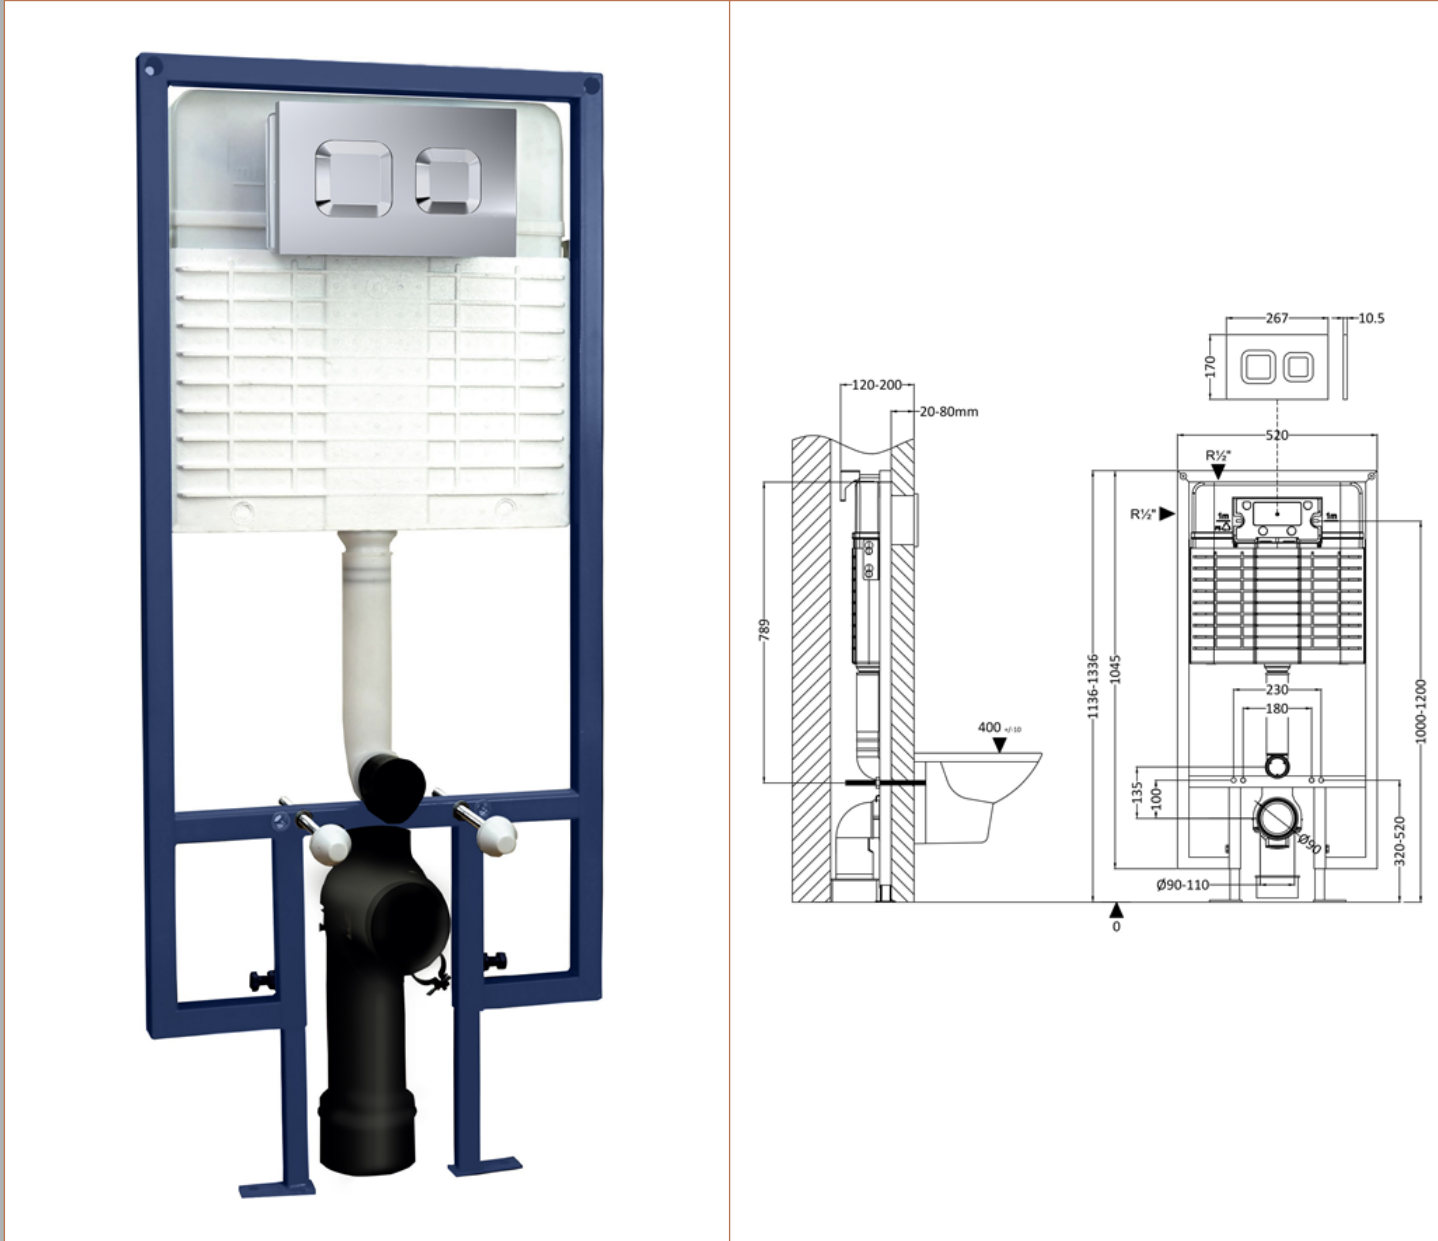

Sales Code: XTY009S

Description: Dual Flush Conc Cist Frame Square Plate

### Packaging Details

Barcode: 5056211863601

**Sales Code:** XTY009PS

**Description:** Square Dual Flush Push Button

**Product Dimensions**

Length (mm):	
Width (mm):	267
Height (mm):	170
Depth (mm):	11
Nett Weight (kg):	0.5

Sales Code: XTY009

Description: Dual Flush Concealed Cistern With Frame

### Product Dimensions

Length (mm):	
Width (mm):	520
Height (mm):	1136
Depth (mm):	204
Nett Weight (kg):	11.17