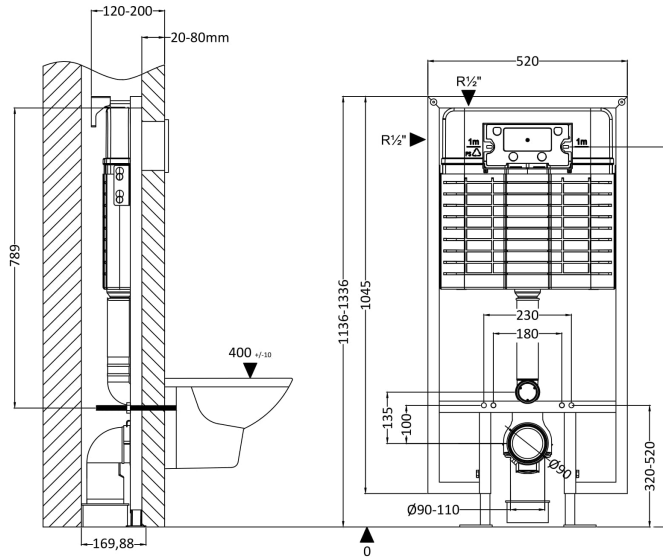

**Packaging Dimensions**

Height (mm):	290
Width (mm):	220
Depth (mm):	50
Gross Weight (kg):	0.5

**Packaging Data**

Box Colour:	Brown Cardboard Box
Box Qty:	1
Label Size:	100 x 50
Label Colour:	White Label
Label Qty:	2

**Outer Box Dimensions (If Applicable)**

Height (mm):	
Width (mm):	
Length (mm):	
Depth (mm):	
Gross Weight (kg):	0
Barcode:	5056211855262

**Product Details**

Country of Origin:	United Kingdom
Fitting Instruction:	No
CE & UKCA:	Yes
Product Material:	ABS
Heating Element Wattage:	Not Applicable
Colour/Finish:	Chrome
Product Diameter:	Not Applicable
Connection Size:	

### Product Dimensions

Length (mm):	
Width (mm):	520
Height (mm):	1136
Depth (mm):	204
Nett Weight (kg):	11.17

### Packaging Dimensions

Height (mm):	160
Width (mm):	560
Depth (mm):	1125
Gross Weight (kg):	11.17