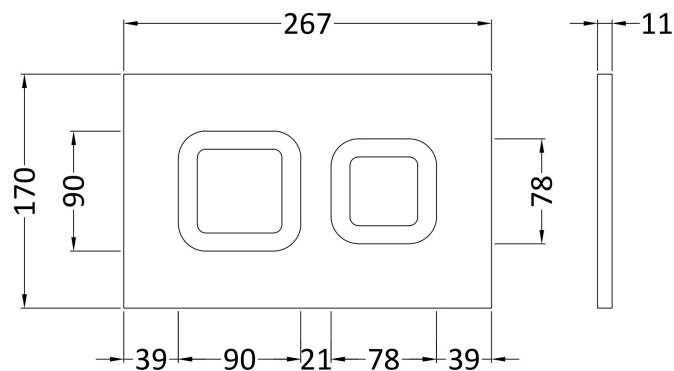

### Packaging Details

Barcode: 5056211863601

**Sales Code:** XTY009PS

**Description:** Square Dual Flush Push Button

**Product Dimensions**

Length (mm):	
Width (mm):	267
Height (mm):	170
Depth (mm):	11
Nett Weight (kg):	0.5

**Packaging Dimensions**

Height (mm):	290
Width (mm):	220
Depth (mm):	50
Gross Weight (kg):	0.5

**Packaging Data**

Box Colour:	Brown Cardboard Box
Box Qty:	1
Label Size:	100 x 50
Label Colour:	White Label
Label Qty:	2

### Product Dimensions

Length (mm):	
Width (mm):	520
Height (mm):	1136
Depth (mm):	204
Nett Weight (kg):	11.17

### Packaging Dimensions

Height (mm):	160
Width (mm):	560
Depth (mm):	1125
Gross Weight (kg):	11.17