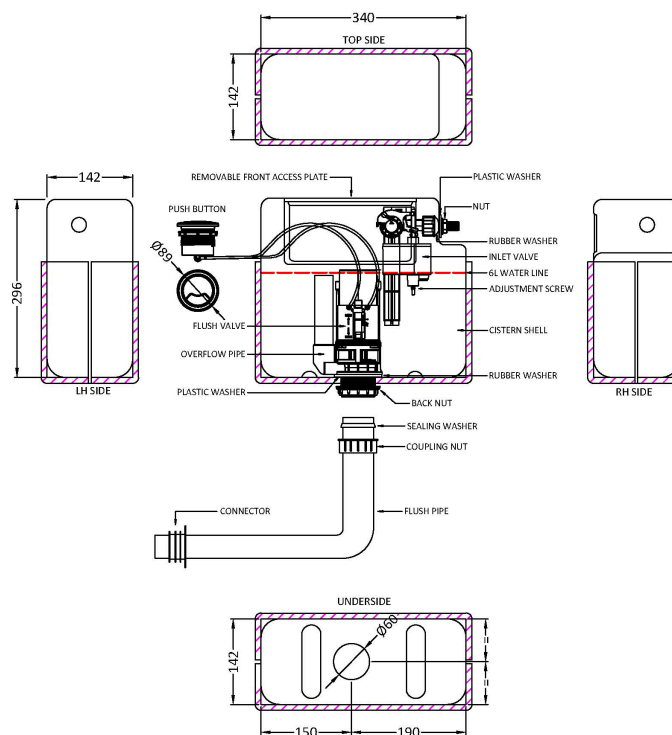

### Product Dimensions

Length (mm):	
Width (mm):	340
Height (mm):	296
Depth (mm):	142
Nett Weight (kg):	1.6

### Packaging Dimensions

Height (mm):	320
Width (mm):	170
Depth (mm):	370
Gross Weight (kg):	1.8

### Product Details

Country of Origin:	China
Fitting Instruction:	No
CE & UKCA:	
Product Material:	Plastic
Heating Element Wattage:	Not Applicable
Colour/Finish:	White
Product Diameter:	N/A
Connection Size:	1/2" Bsp

**Sales Code:** MDPP01R

**Description:** Round Plate For Pneumatic Dual Flush

**Product Dimensions**

Length (mm):	
Width (mm):	70
Height (mm):	70
Depth (mm):	99
Nett Weight (kg):	0.2

**Packaging Dimensions**