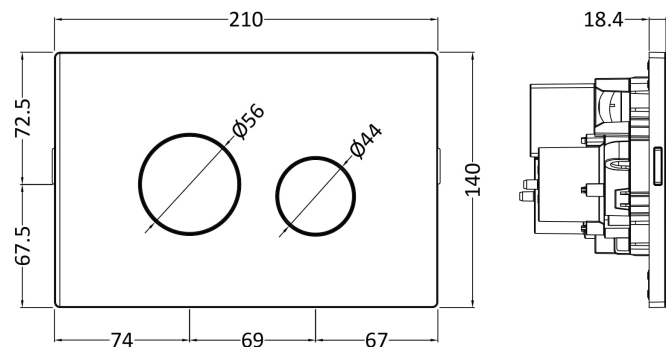

### Product Dimensions

Length (mm):	
Width (mm):	340
Height (mm):	296
Depth (mm):	142
Nett Weight (kg):	1.6

### Packaging Dimensions

Height (mm):	320
Width (mm):	170
Depth (mm):	370
Gross Weight (kg):	1.8

### Outer Box Dimensions (If Applicable)

Height (mm):	
Width (mm):	
Length (mm):	
Depth (mm):	
Gross Weight (kg):	
Barcode:	5056462635347

**Sales Code:** MDPP01R

**Description:** Round Plate For Pneumatic Dual Flush

**Product Dimensions**

Length (mm):	
Width (mm):	70
Height (mm):	70
Depth (mm):	99
Nett Weight (kg):	0.2

**Packaging Dimensions**