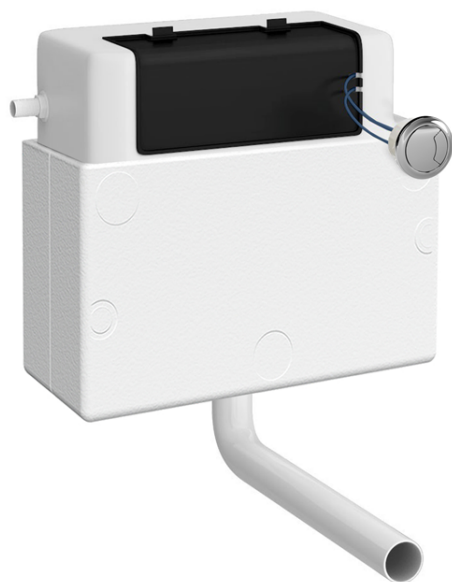

Sales Code: XTY011M01

Description: Dual Pneumatic Cistern & Push Button

### Packaging Details

Barcode: 5056462688688

Sales Code: XTY011S

Description: DI Flush Uni Cist, Pneumatic & Poly Shrd

### Product Dimensions

Length (mm):	
Width (mm):	340
Height (mm):	296
Depth (mm):	142
Nett Weight (kg):	1.6

### Product Details

Country of Origin:	China
Fitting Instruction:	No
CE & UKCA:	
Product Material:	Plastic
Heating Element Wattage:	Not Applicable
Colour/Finish:	White
Product Diameter:	N/A
Connection Size:	1/2" Bsp