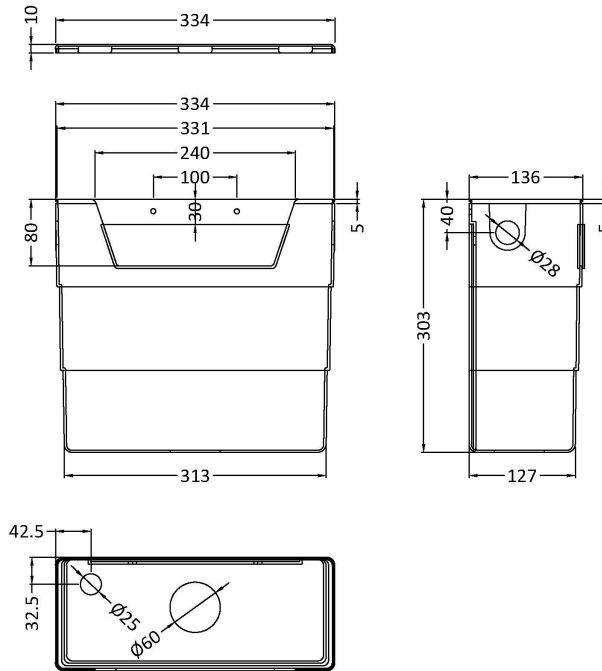

Sales Code: XTY6M04

Description: Concealed Cistern & Square Push Button

Packaging Details

Barcode: 5056462679730

Sales Code: XTY006

Description: Cable Conc Universal Access Cistern

Product Dimensions

Length (mm):	
Width (mm):	303
Height (mm):	334
Depth (mm):	136
Nett Weight (kg):	2.23

Packaging Dimensions

Height (mm):	345
Width (mm):	145
Depth (mm):	320
Gross Weight (kg):	2.23

Packaging Data

Box Colour:	Brown Cardboard Box
Box Qty:	1
Label Size:	100 x 50
Label Colour:	White Label
Label Qty:	2

Outer Box Dimensions (If Applicable)

Height (mm):	
Width (mm):	
Length (mm):	
Depth (mm):	
Gross Weight (kg):	2
Barcode:	5055146182566

Product Details

Country of Origin:	China
Fitting Instruction:	No
CE & UKCA:	Yes
Product Material:	Hd Polyethylene
Heating Element Wattage:	Not Applicable
Colour/Finish:	Chrome
Product Diameter:	Not Applicable
Connection Size:	1/2" Bsp

Sales Code: MDPB07

Description: Square Dual Flush Push Button

Product Dimensions

Length (mm):	
Width (mm):	70
Height (mm):	70
Depth (mm):	99
Nett Weight (kg):	0.2

Packaging Dimensions

Height (mm):	50
Width (mm):	155
Depth (mm):	80
Gross Weight (kg):	0.2