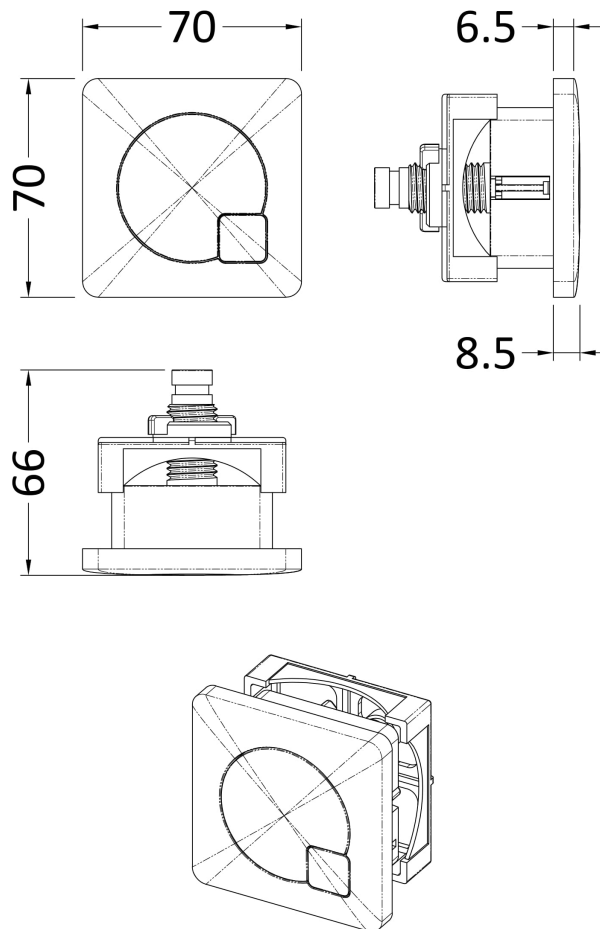

Sales Code: XTY6M04

Description: Concealed Cistern & Square Push Button

Packaging Details

Barcode: 5056462679730

Sales Code: XTY006

Description: Cable Conc Universal Access Cistern

Product Dimensions

Length (mm):	
Width (mm):	303
Height (mm):	334
Depth (mm):	136
Nett Weight (kg):	2.23

Packaging Dimensions

Height (mm):	345
Width (mm):	145
Depth (mm):	320
Gross Weight (kg):	2.23

Packaging Data

Box Colour:	Brown Cardboard Box
Box Qty:	1
Label Size:	100 x 50
Label Colour:	White Label
Label Qty:	2

Outer Box Dimensions (If Applicable)

Height (mm):	
Width (mm):	
Length (mm):	
Depth (mm):	
Gross Weight (kg):	2
Barcode:	5055146182566

Product Details

Country of Origin:	China
Fitting Instruction:	No
CE & UKCA:	Yes
Product Material:	Hd Polyethylene
Heating Element Wattage:	Not Applicable
Colour/Finish:	Chrome
Product Diameter:	Not Applicable
Connection Size:	1/2" Bsp

Sales Code: MDPB07

Description: Square Dual Flush Push Button

Product Dimensions

Length (mm):	
Width (mm):	70
Height (mm):	70
Depth (mm):	99
Nett Weight (kg):	0.2

Packaging Dimensions

Height (mm):	50
Width (mm):	155
Depth (mm):	80
Gross Weight (kg):	0.2