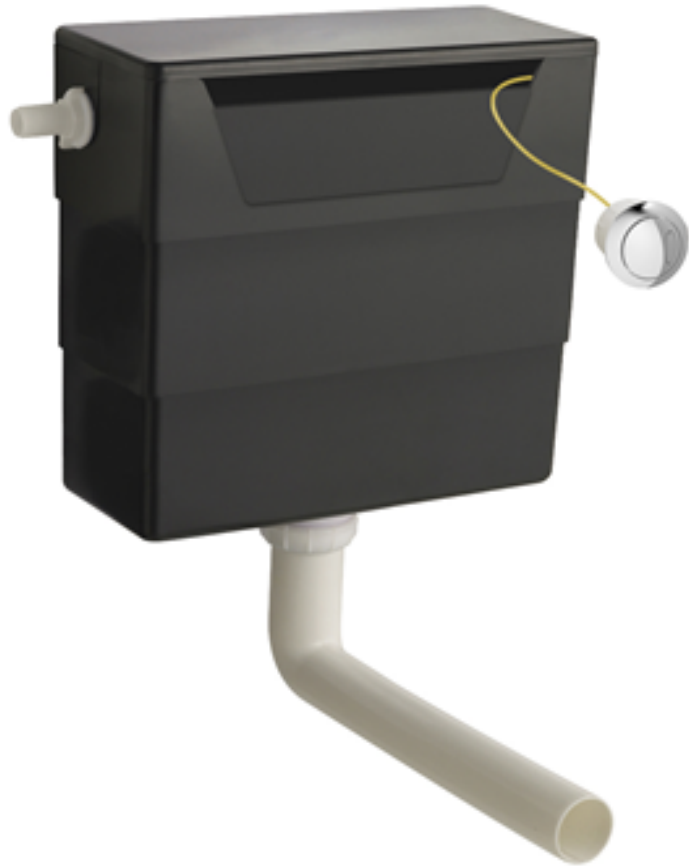

Sales Code: XTY6M04

Description: Concealed Cistern & Square Push Button

Packaging Details

Barcode: 5056462679730

Sales Code: XTY006

Description: Cable Conc Universal Access Cistern

Product Dimensions

Length (mm):	
Width (mm):	303
Height (mm):	334
Depth (mm):	136
Nett Weight (kg):	2.23

Packaging Dimensions

Height (mm):	345
Width (mm):	145
Depth (mm):	320
Gross Weight (kg):	2.23

Packaging Data

Box Colour:	Brown Cardboard Box
Box Qty:	1
Label Size:	100 x 50
Label Colour:	White Label
Label Qty:	2

Outer Box Dimensions (If Applicable)

Height (mm):	
Width (mm):	
Length (mm):	
Depth (mm):	
Gross Weight (kg):	2
Barcode:	5055146182566

Product Details

Country of Origin:	China
Fitting Instruction:	No
CE & UKCA:	Yes
Product Material:	Hd Polyethylene
Heating Element Wattage:	Not Applicable
Colour/Finish:	Chrome
Product Diameter:	Not Applicable
Connection Size:	1/2" Bsp

Sales Code: MDPB07

Description: Square Dual Flush Push Button

Product Dimensions

Length (mm):	
Width (mm):	70
Height (mm):	70
Depth (mm):	99
Nett Weight (kg):	0.2

Packaging Dimensions

Height (mm):	50
Width (mm):	155
Depth (mm):	80
Gross Weight (kg):	0.2